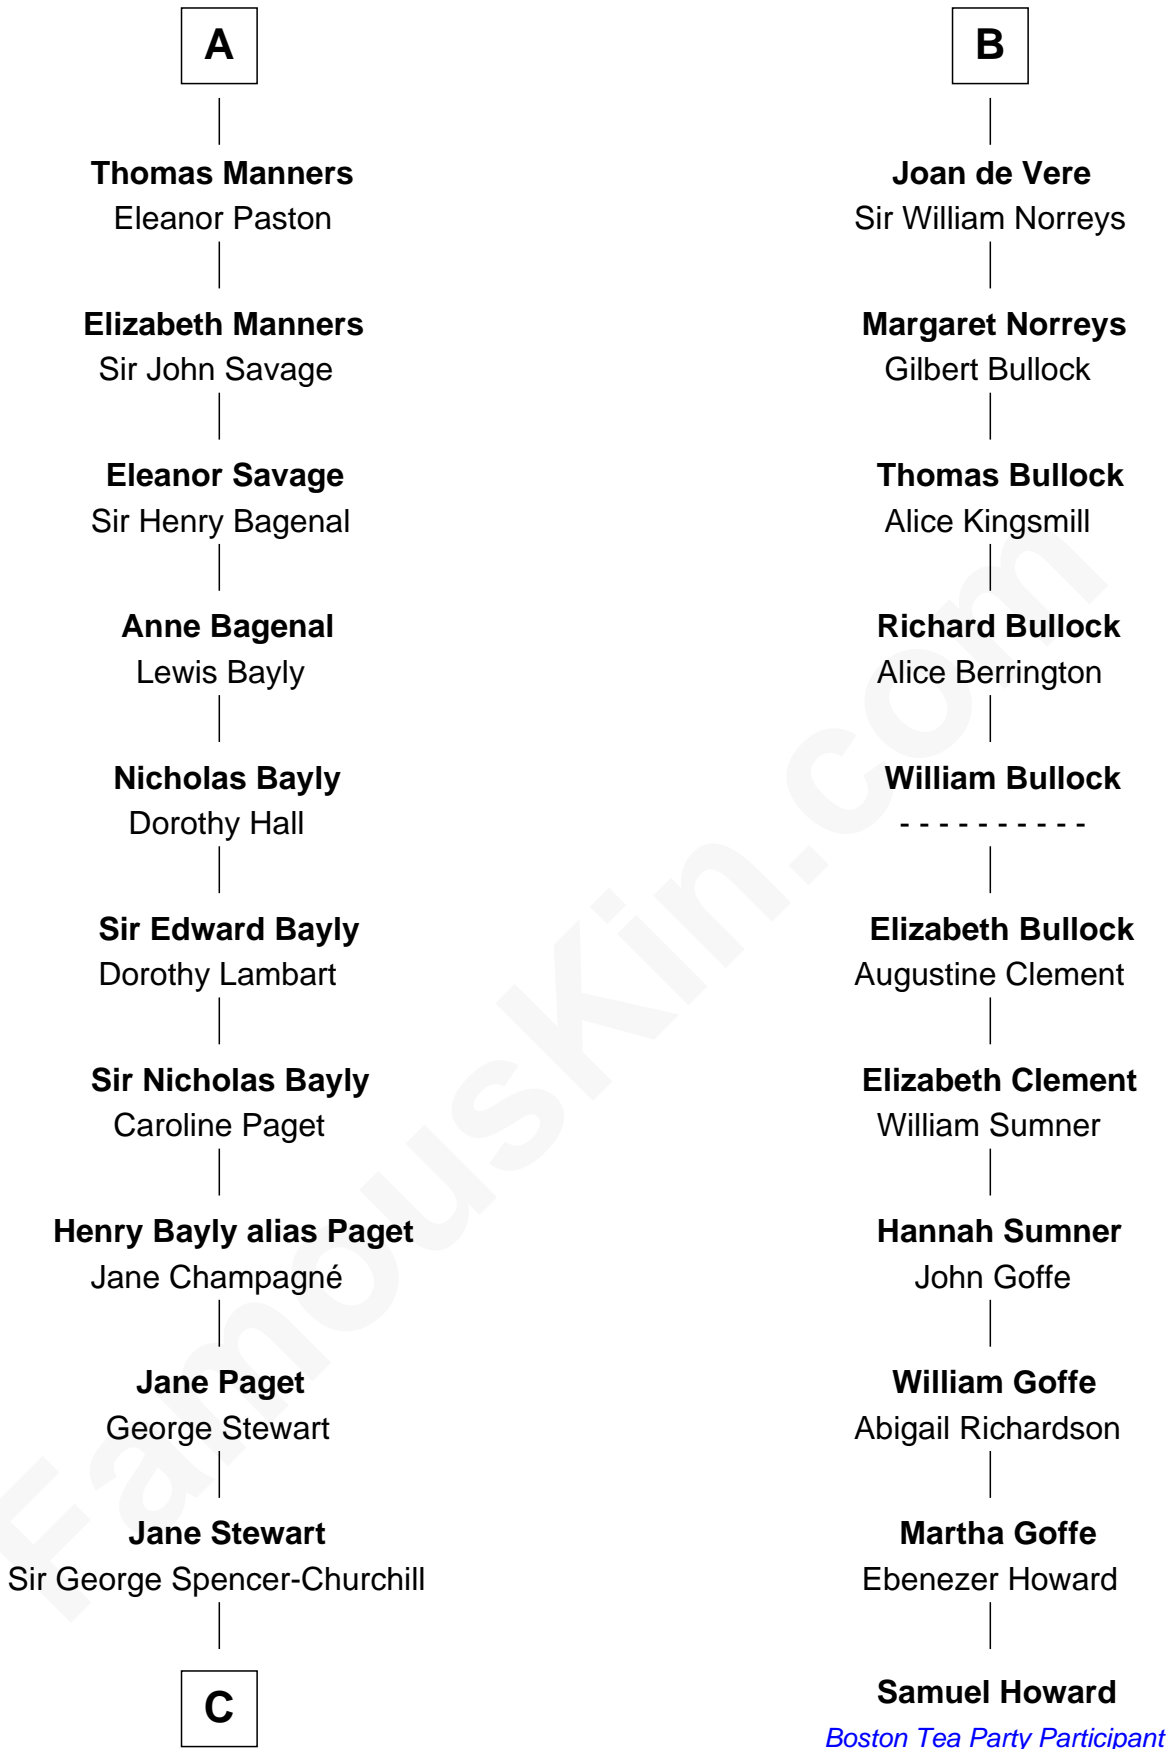

FamousKin.com

Relationship Chart of

Sir Winston Churchill

Prime Minister of the United Kingdom

17th cousin 2 times removed of

Samuel Howard

Boston Tea Party Participant

C

—
Sir John Winston Spencer-Churchill

Frances Anne Emily Vane

—
Randolph Henry Spencer-Churchill

Jeanette Jerome

—
Sir Winston Churchill

Prime Minister of the United Kingdom

FamousKin.com