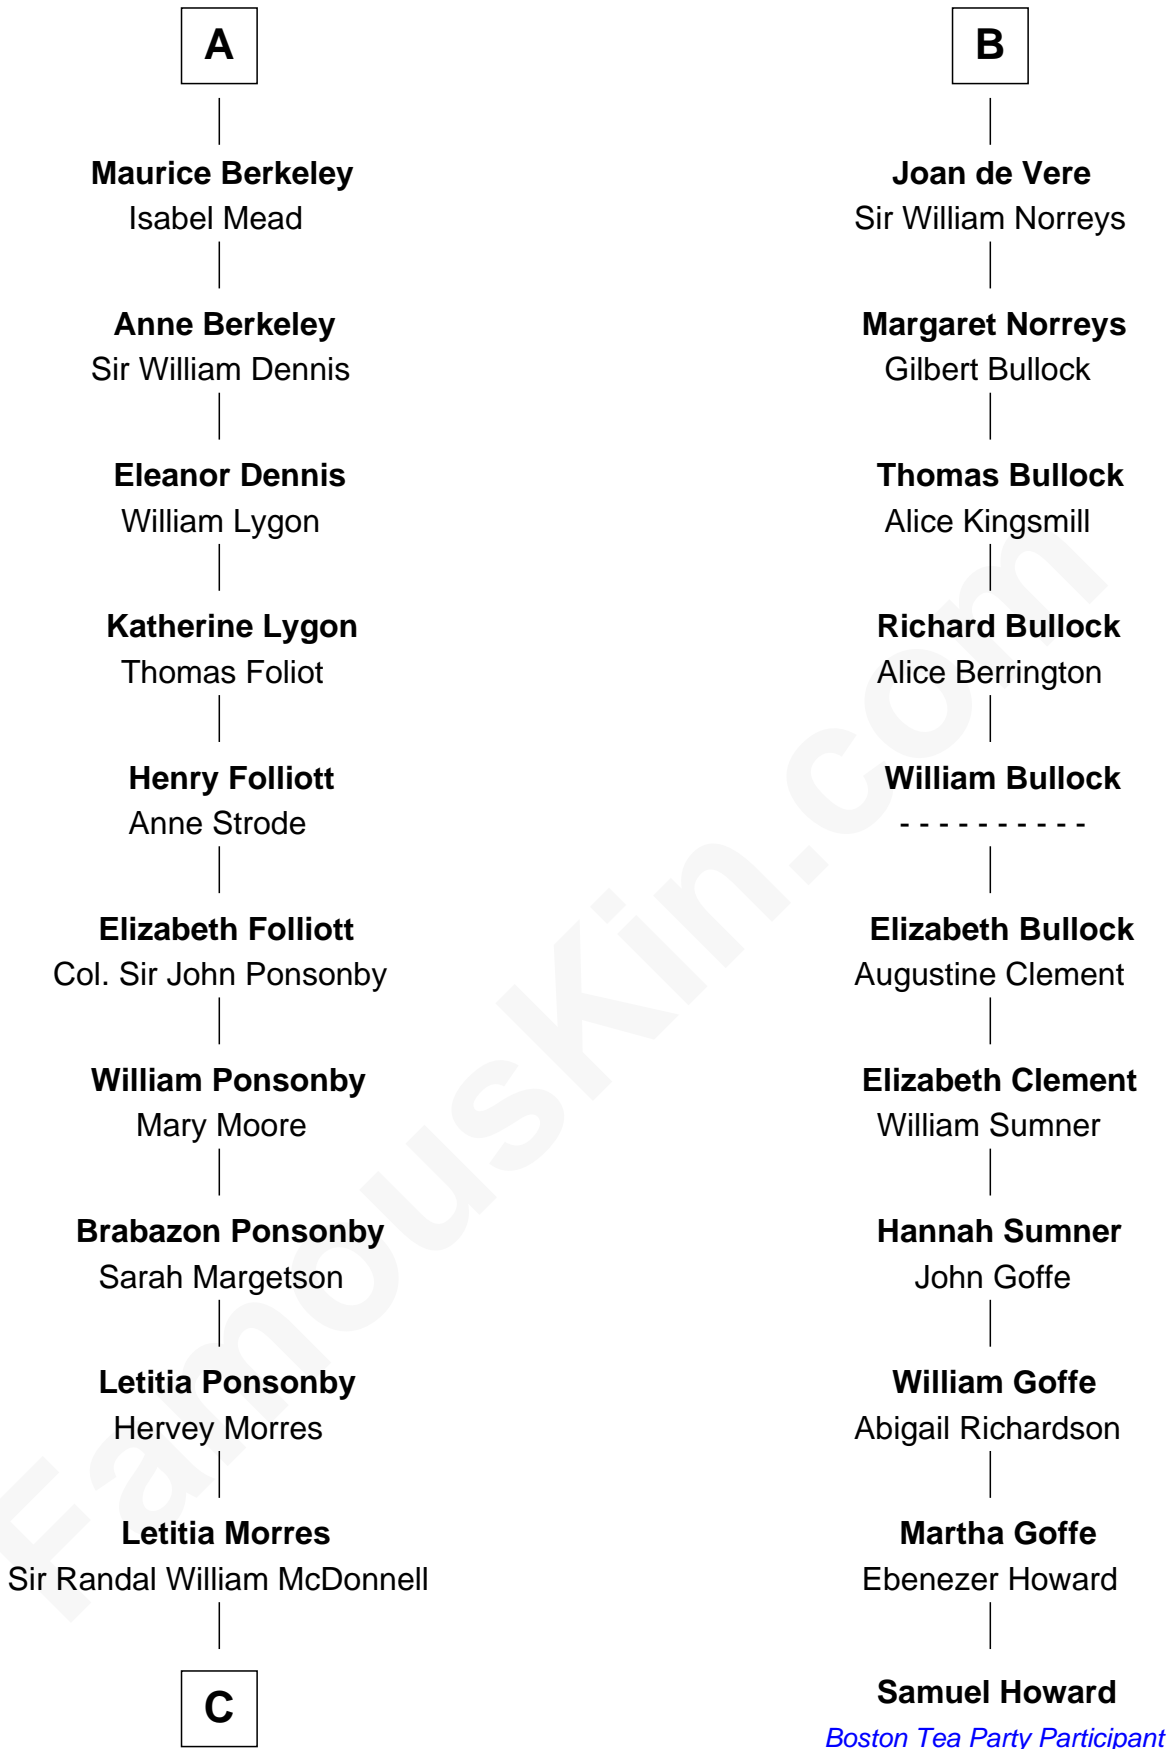

### Sir Winston Churchill

*Prime Minister of the United Kingdom*

17th cousin 4 times removed of

**Samuel Howard**

*Boston Tea Party Participant*

**Maurice FitzGerald**

Juliana - - - - -

**Maurice FitzGerald**

Sir Richard Fitzalan

**Elizabeth Fitzalan**

Sir Thomas Mowbray

**Isabel Mowbray**

Sir James Berkeley

**A**

**Maurice FitzGerald**

Maud de Prendergast

**Juliana FitzMaurice**

Thomas de Clare

**Margaret de Clare**

Bartholomew de Badlesmere

**Maud de Badlesmere**

John de Vere

**Aubrey de Vere**

Alice FitzWalter

**Sir Richard de Vere**

Alice Sergeaux

**Sir John de Vere**

Elizabeth Howard

**B**

**C**

—  
**Anne Catherine McDonnell**

Sir Henry Vane