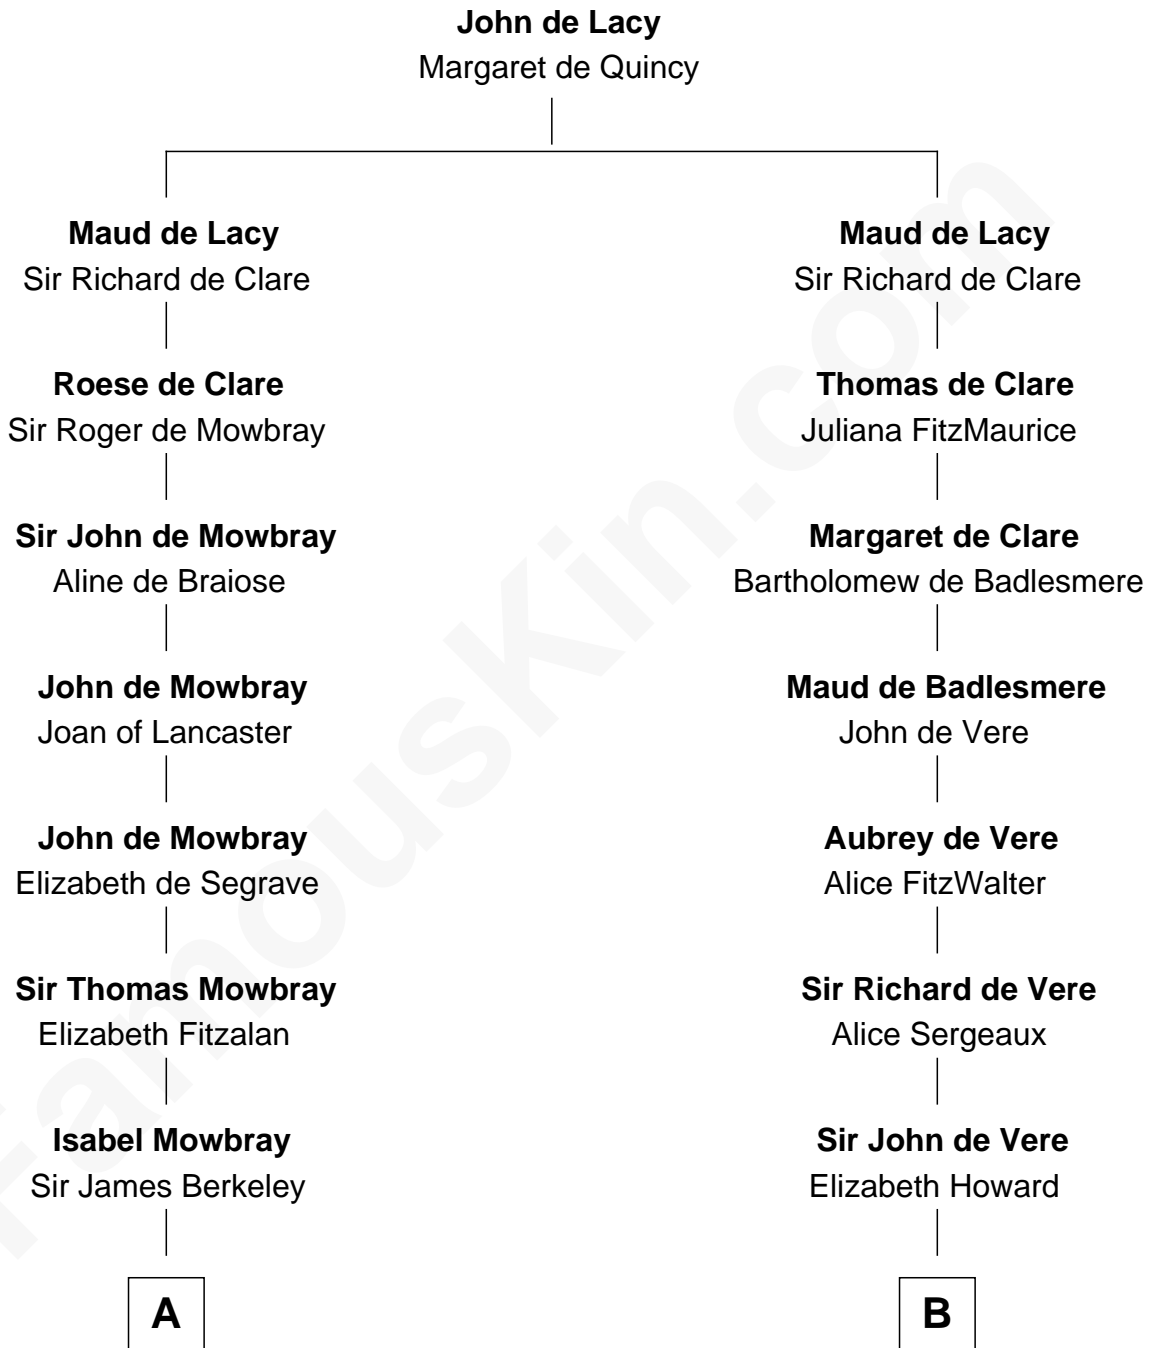

## Relationship Chart of

### Sir Winston Churchill

*Prime Minister of the United Kingdom*

17th cousin 4 times removed of

**Samuel Howard**

*Boston Tea Party Participant*

**C**

—  
**Anne Catherine McDonnell**

Sir Henry Vane

—  
**Frances Anne Emily Vane-Tempest**

Sir Charles William Stewart

—  
**Frances Anne Emily Vane**

Sir John Winston Spencer-Churchill

—  
**Randolph Henry Spencer-Churchill**

Jeanette Jerome

—  
**Sir Winston Churchill**