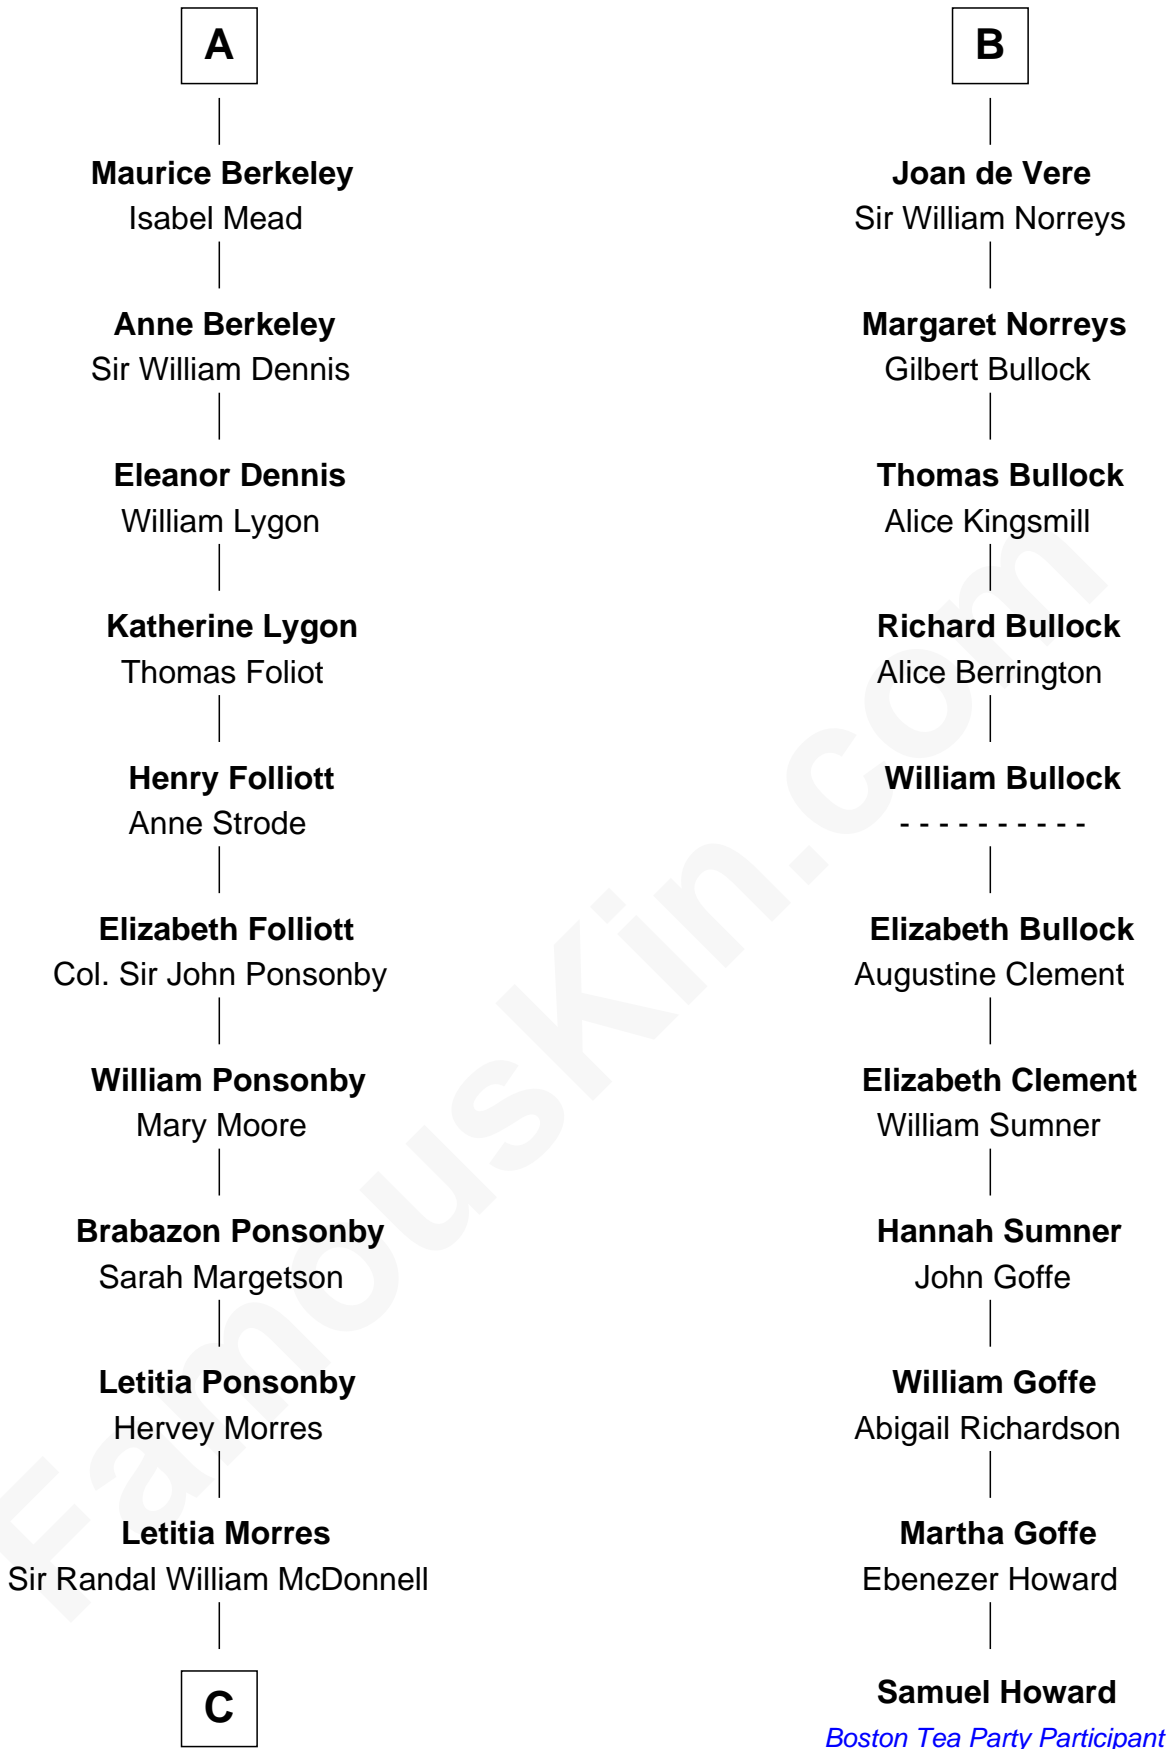

## Relationship Chart of

### Sir Winston Churchill

*Prime Minister of the United Kingdom*

17th cousin 4 times removed of

**Samuel Howard**

*Boston Tea Party Participant*

**C**

—  
**Anne Catherine McDonnell**

Sir Henry Vane

—  
**Frances Anne Emily Vane-Tempest**

Sir Charles William Stewart

—  
**Frances Anne Emily Vane**

Sir John Winston Spencer-Churchill

—  
**Randolph Henry Spencer-Churchill**

Jeanette Jerome

—  
**Sir Winston Churchill**