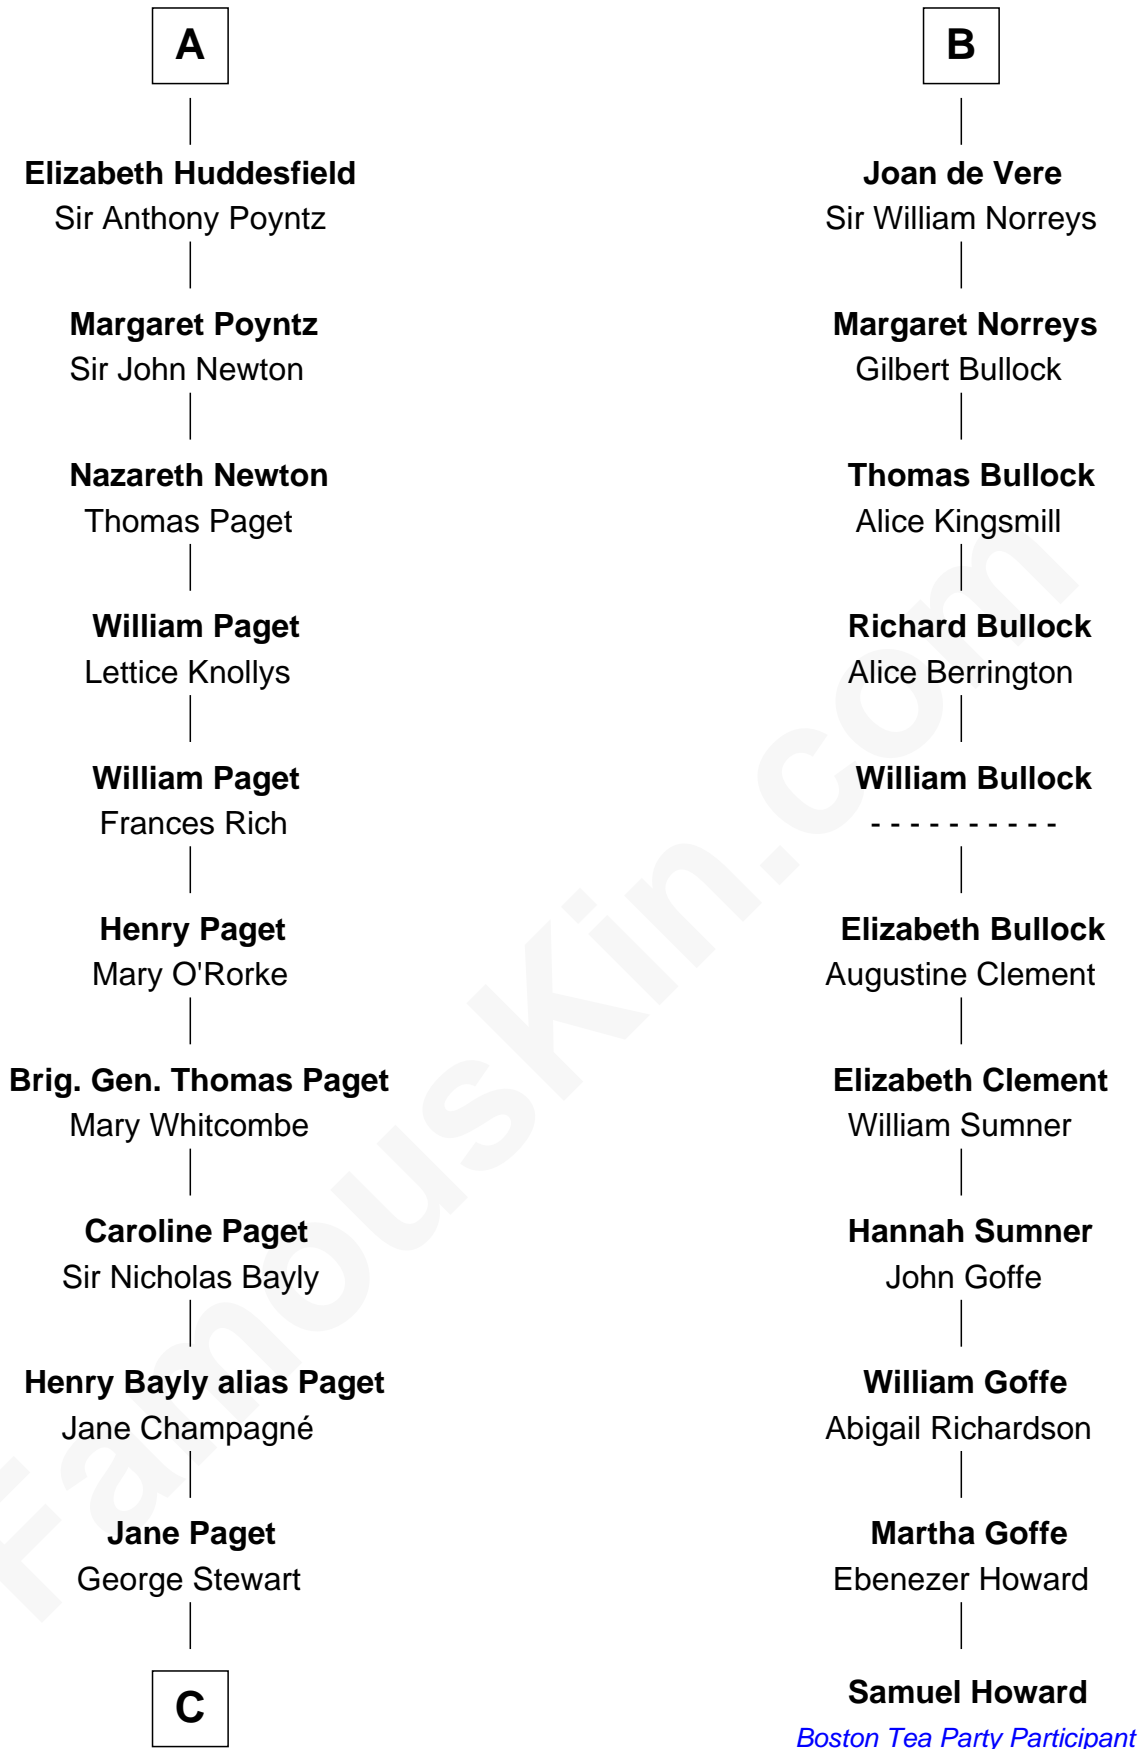

### Sir Winston Churchill

*Prime Minister of the United Kingdom*

17th cousin 3 times removed of

**Samuel Howard**

*Boston Tea Party Participant*

**Sir Hugh le Despencer**

Aveline Basset

**Eleanor le Despencer**

Joan Champernoun

**Sir Philip Courtenay**

Elizabeth Hungerford

**Katherine Courtenay**

Sir William Huddesfield

**A**

**Sir Hugh le Despencer**

Isabella de Beauchamp

**Hugh le Despencer**

Eleanor de Clare

**Isabel le Despencer**

Richard Fitzalan

**Sir Edmund Fitzalan**

Sibyl de Montagu

**Philippe Fitzalan**

Sir Richard Sergeaux

**Alice Sergeaux**

Sir Richard de Vere

**Sir John de Vere**

Elizabeth Howard

**B**

**C**

—  
**Jane Stewart**

Sir George Spencer-Churchill