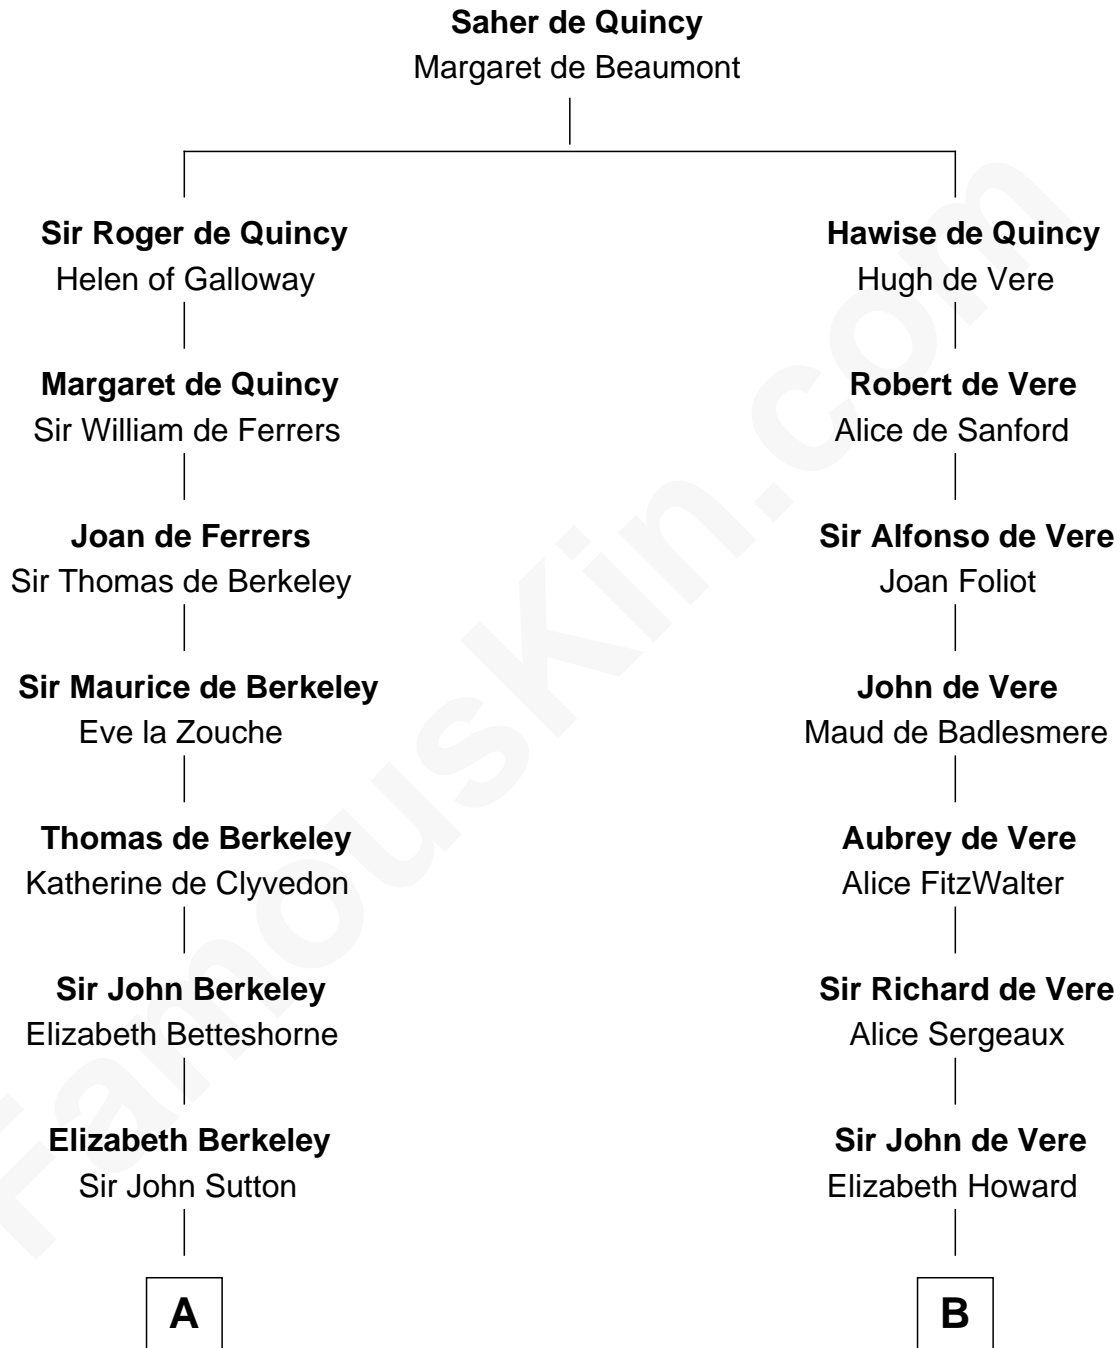

FamousKin.com

Relationship Chart of

Sir Winston Churchill

Prime Minister of the United Kingdom

17th cousin 4 times removed of

Samuel Howard

Boston Tea Party Participant

C

Jane Paget
George Stewart

Jane Stewart
Sir George Spencer-Churchill

Sir John Winston Spencer-Churchill
Frances Anne Emily Vane

Randolph Henry Spencer-Churchill
Jeanette Jerome

Sir Winston Churchill
Prime Minister of the United Kingdom