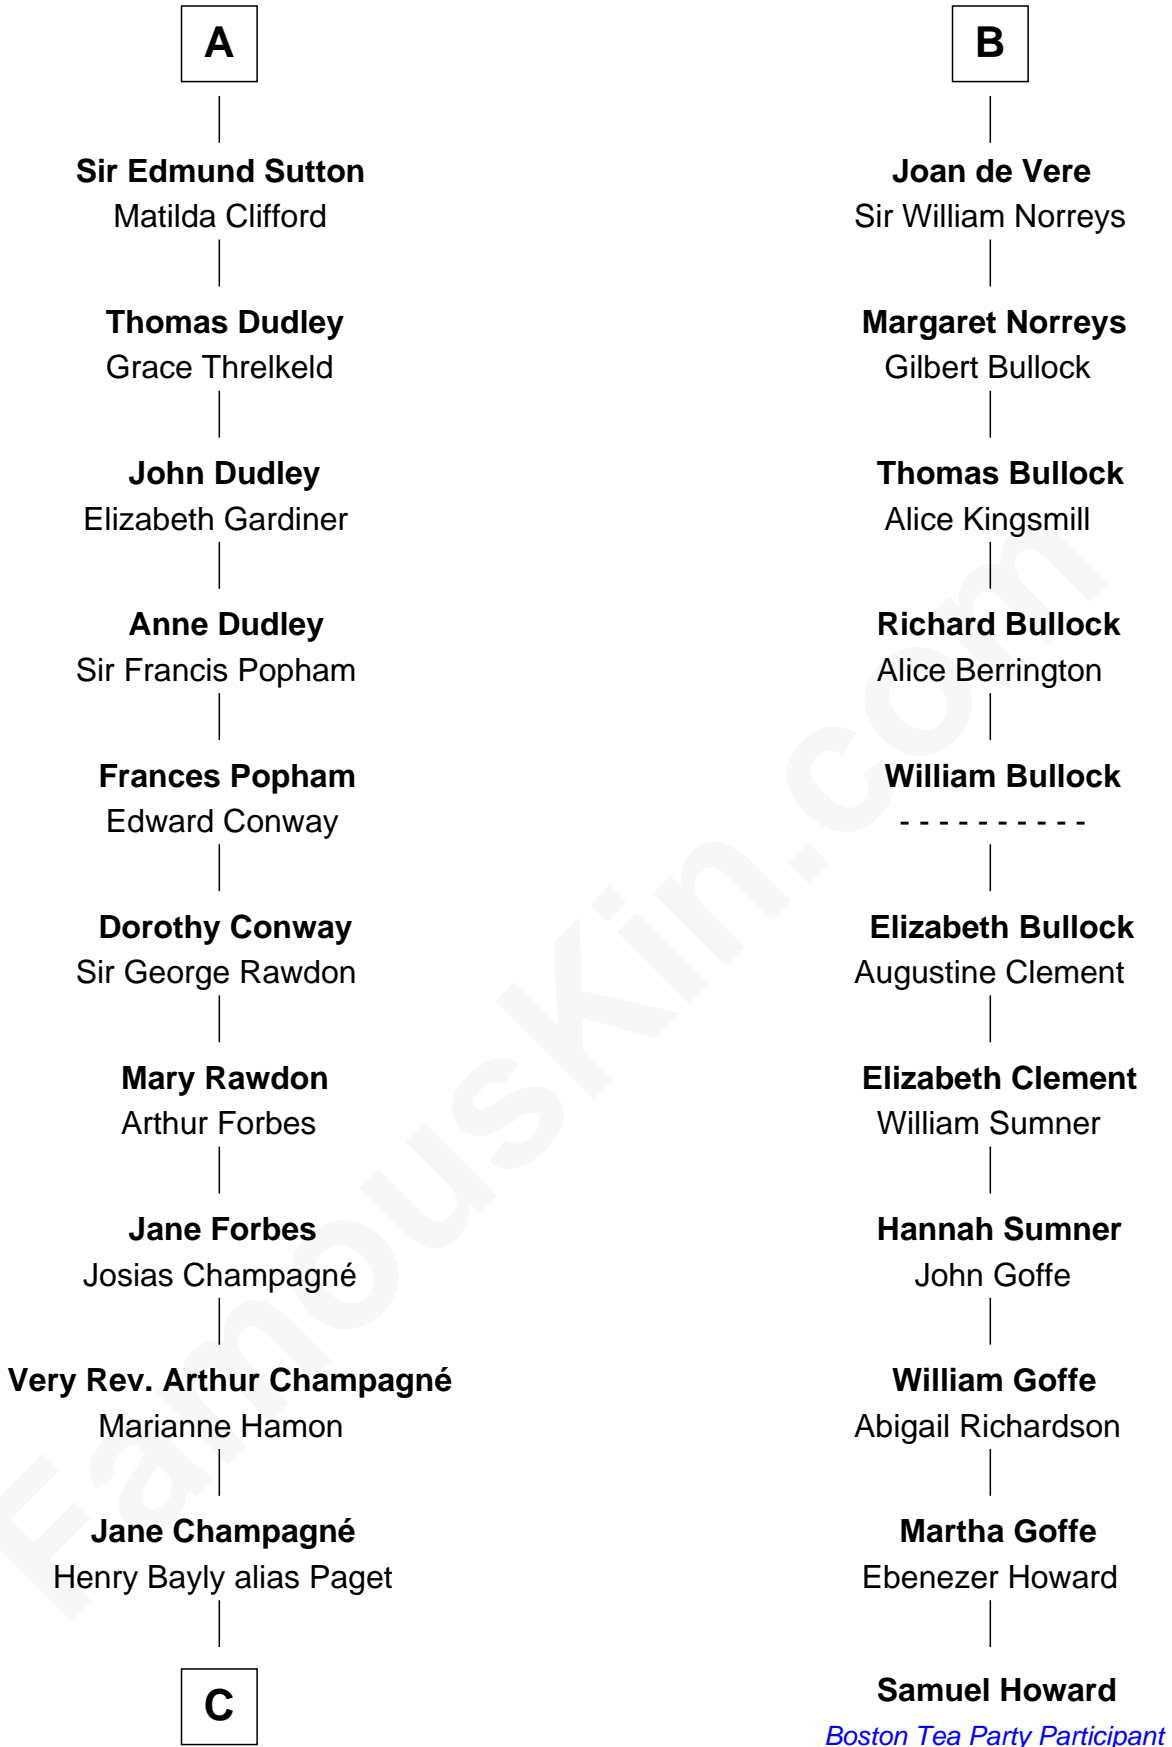

FamousKin.com

Relationship Chart of

Sir Winston Churchill

Prime Minister of the United Kingdom

17th cousin 4 times removed of

Samuel Howard

Boston Tea Party Participant

C

Jane Paget
George Stewart

Jane Stewart
Sir George Spencer-Churchill

Sir John Winston Spencer-Churchill
Frances Anne Emily Vane

Randolph Henry Spencer-Churchill
Jeanette Jerome

Sir Winston Churchill
Prime Minister of the United Kingdom