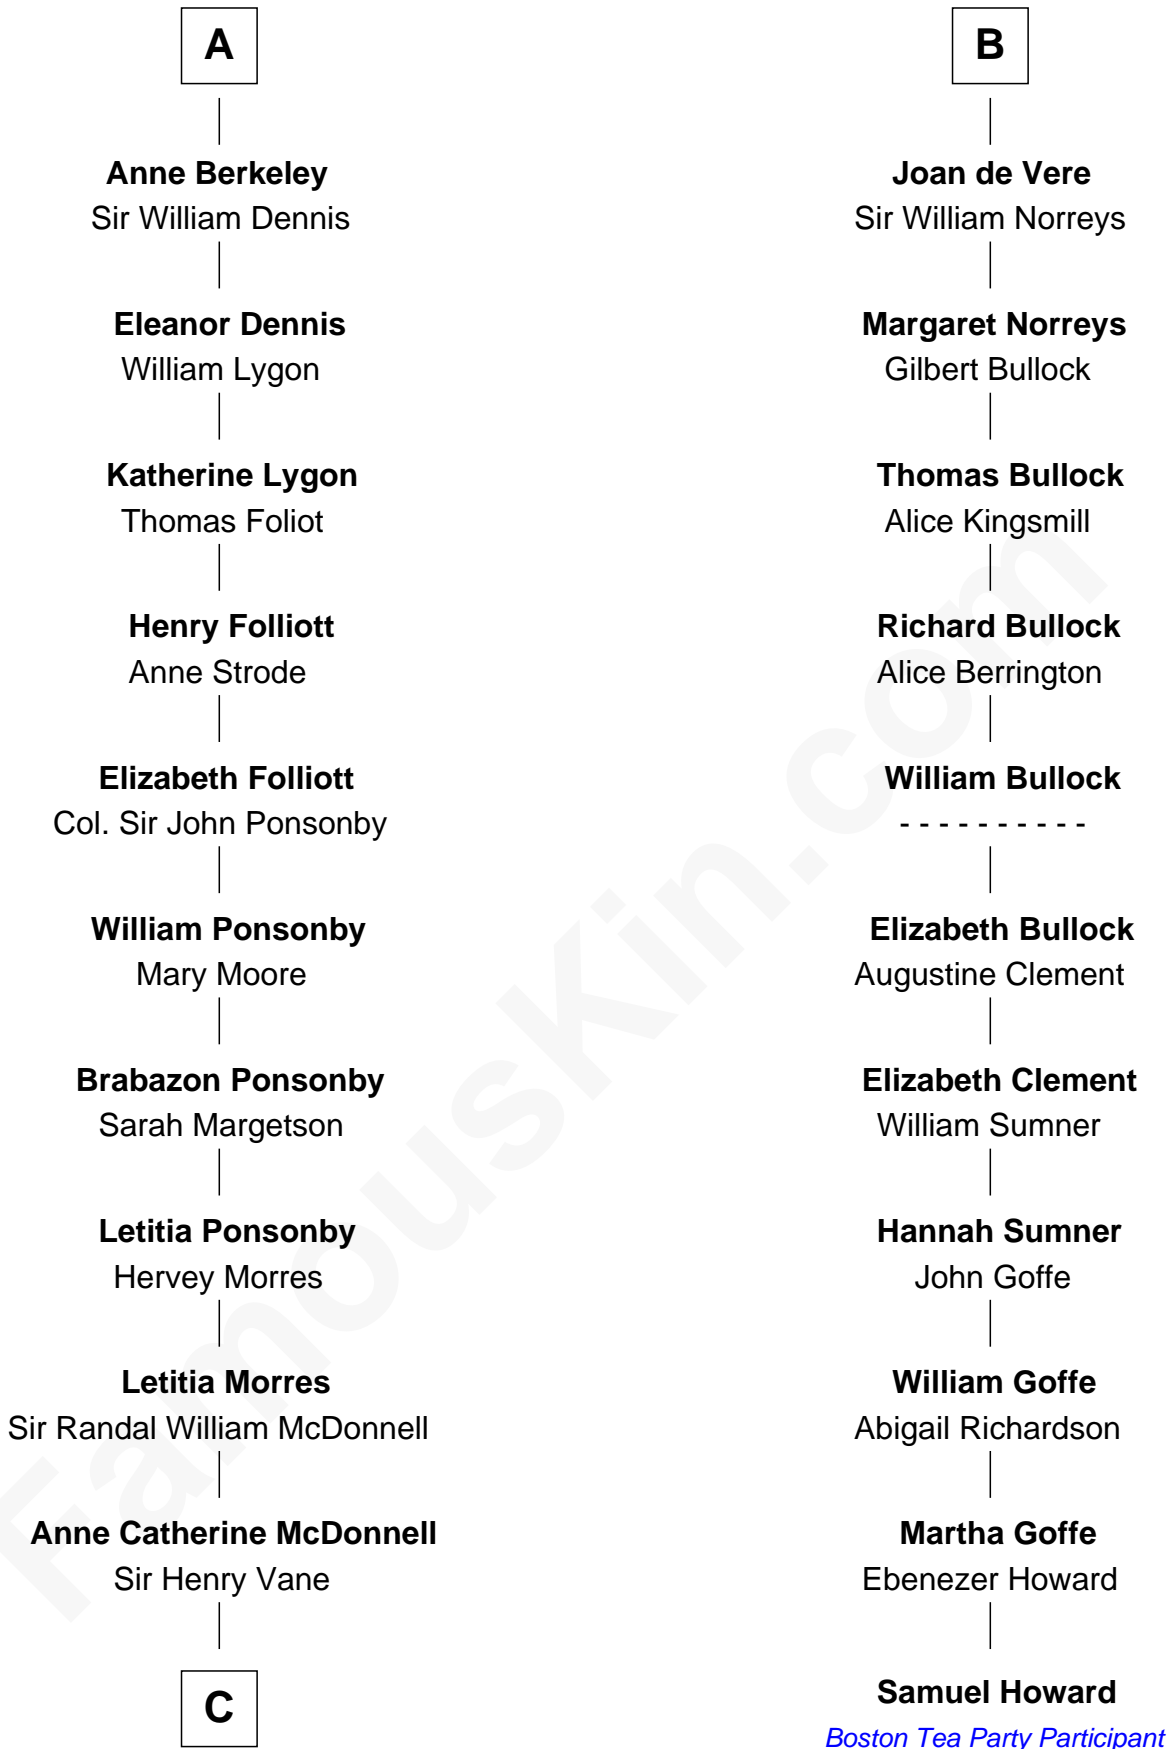

FamousKin.com

Relationship Chart of

Sir Winston Churchill

Prime Minister of the United Kingdom

17th cousin 3 times removed of

Samuel Howard

Boston Tea Party Participant

John Fitzalan
Isabel de Mortimer

C

—
Frances Anne Emily Vane-Tempest

Sir Charles William Stewart

—
Frances Anne Emily Vane

Sir John Winston Spencer-Churchill

—
Randolph Henry Spencer-Churchill

Jeanette Jerome

—
Sir Winston Churchill

Prime Minister of the United Kingdom

FamousKin.com