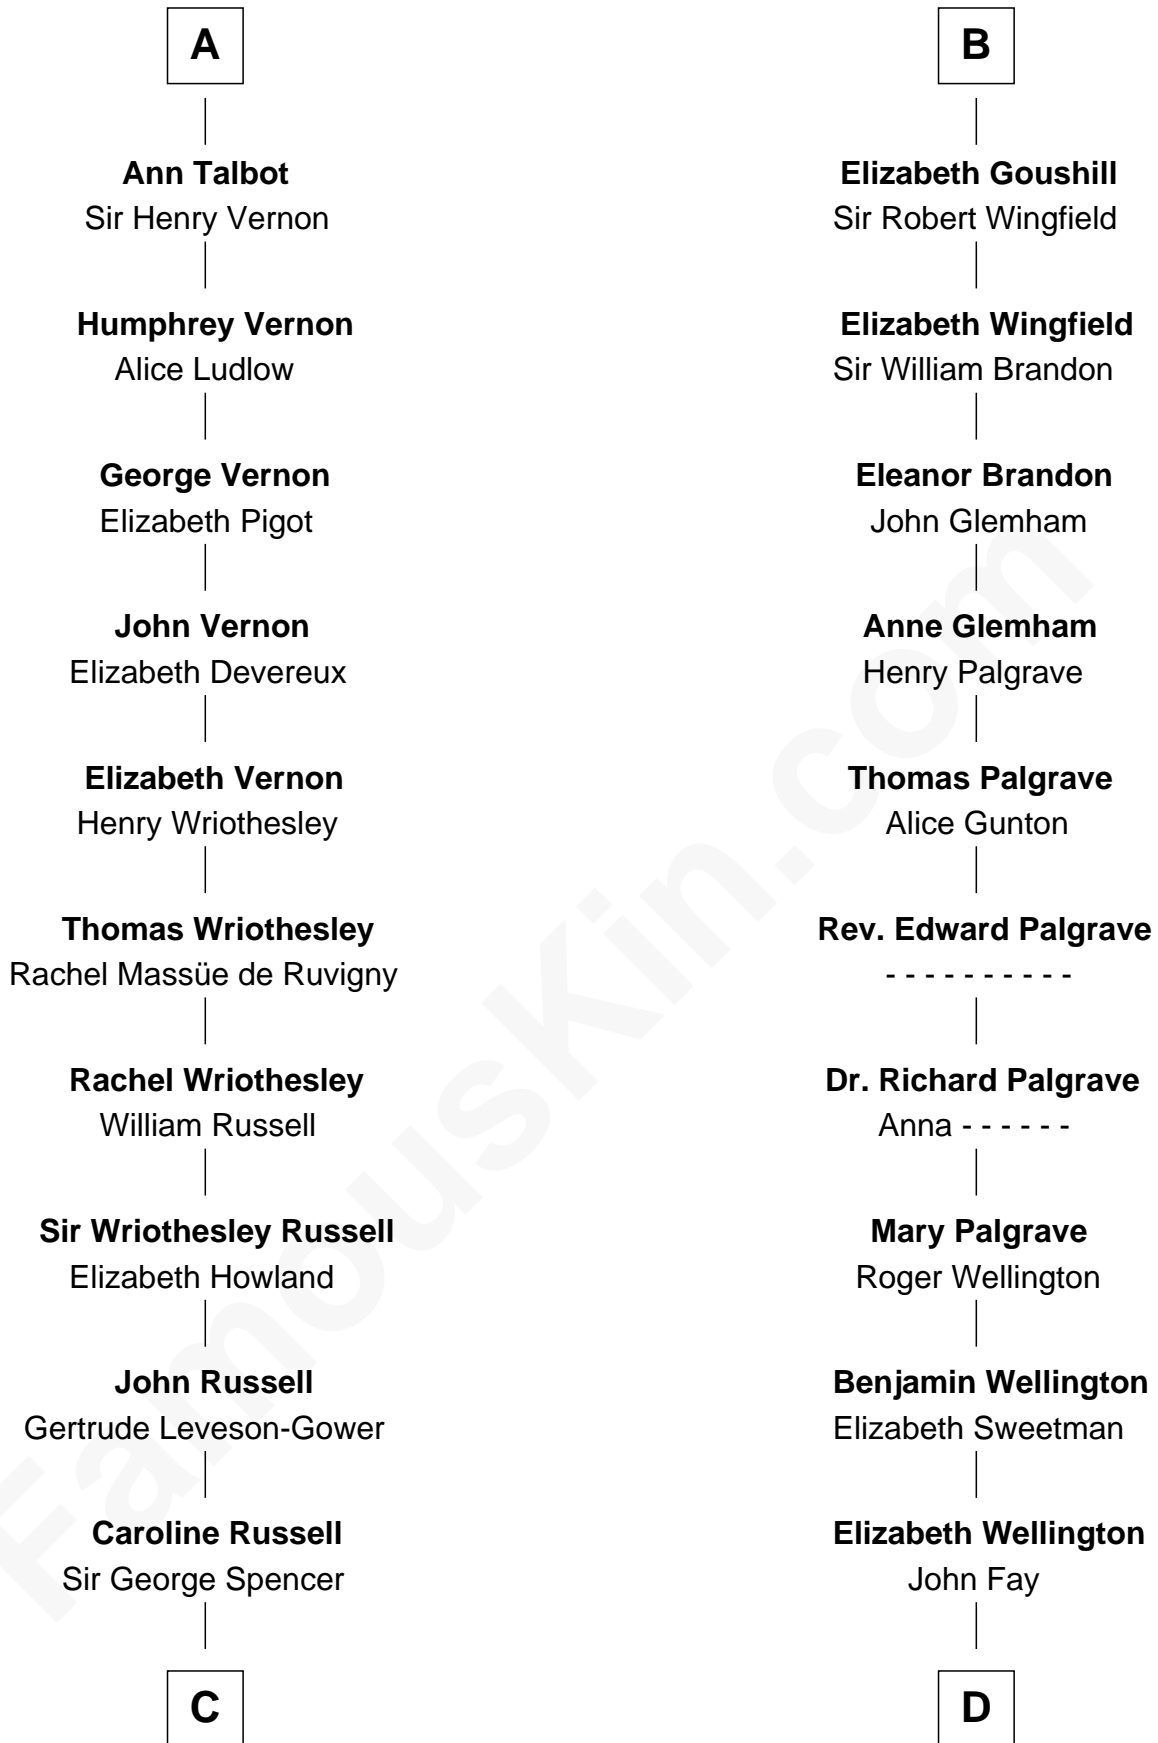

## Relationship Chart of

### Sir Winston Churchill

*Prime Minister of the United Kingdom*

19th cousin 2 times removed of

**Eli Whitney**

*Inventor of the Cotton Gin*

**Sir Geoffrey FitzPiers**

Aveline de Clare

**C**

**George Spencer**  
Susan Stewart

**Sir George Spencer-Churchill**  
Jane Stewart

**Sir John Winston Spencer-Churchill**  
Frances Anne Emily Vane

**Randolph Henry Spencer-Churchill**  
Jeanette Jerome

**Sir Winston Churchill**  
*Prime Minister of the United Kingdom*