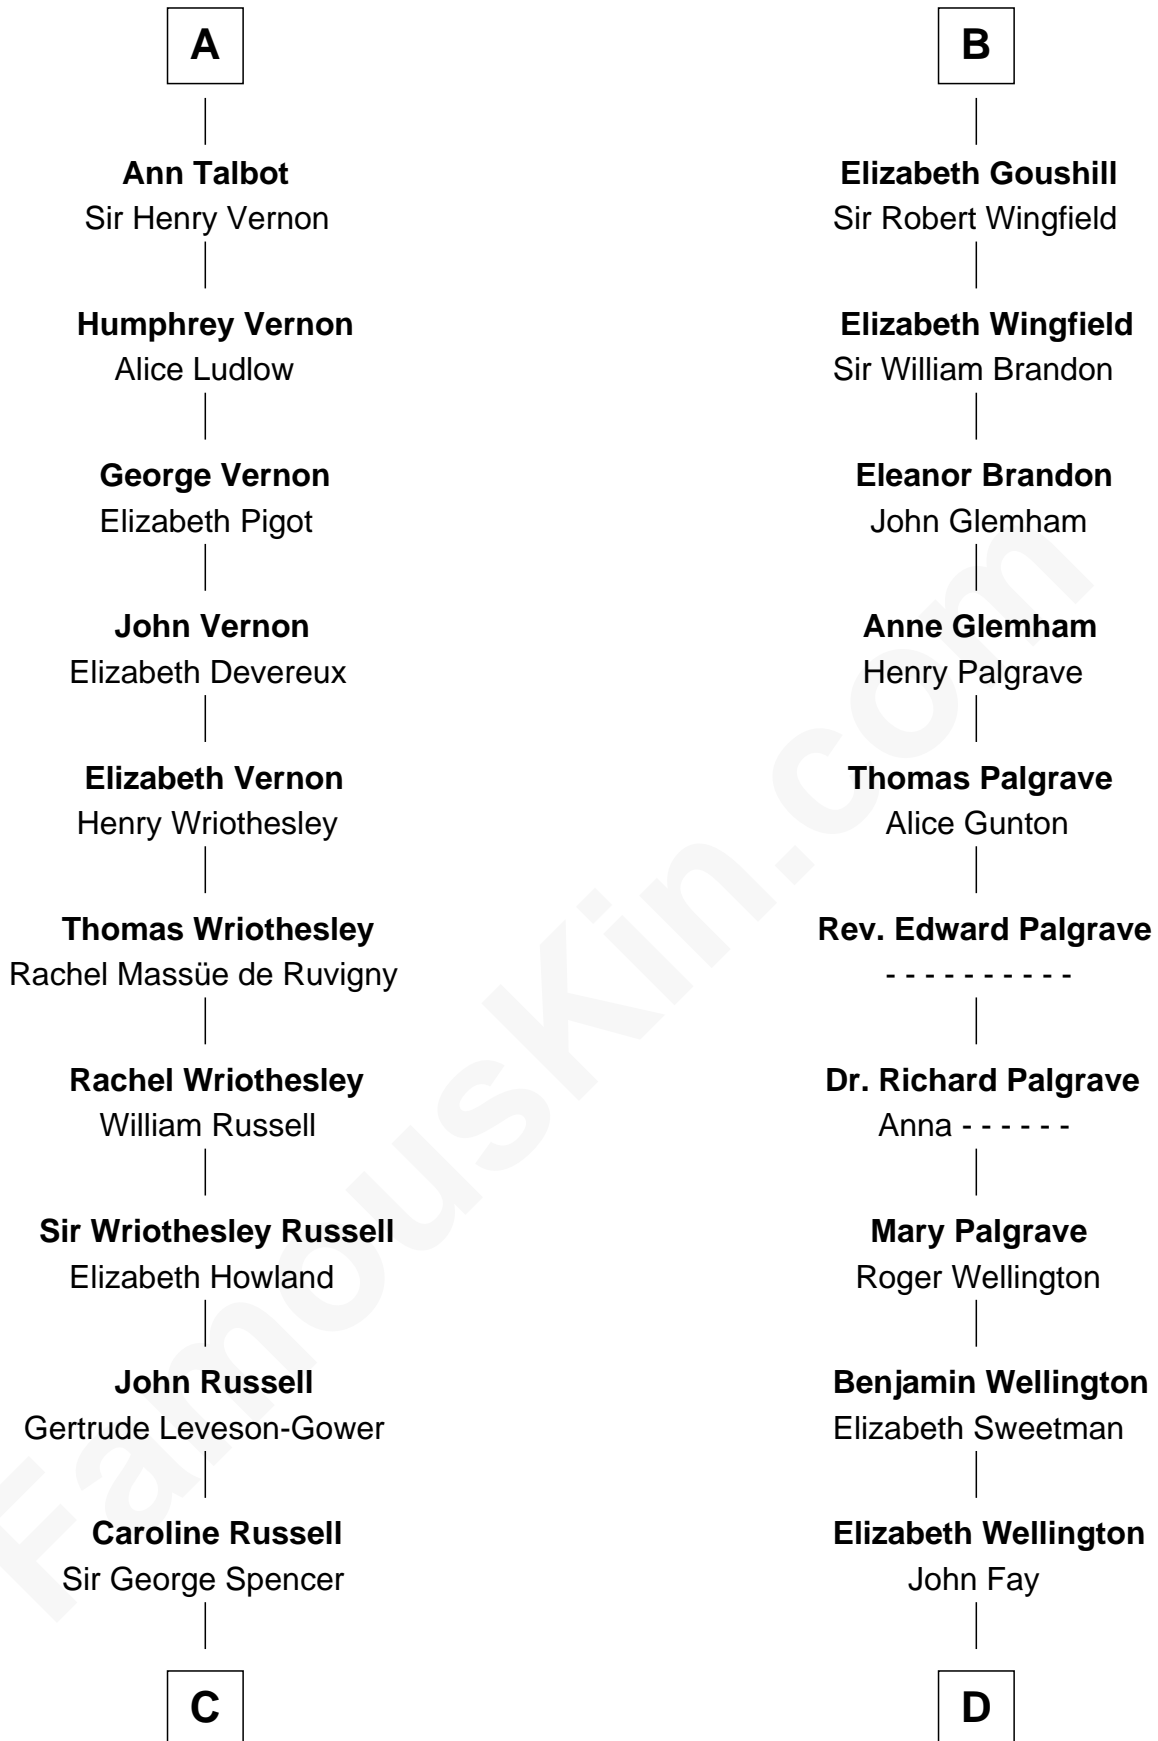

FamousKin.com

Relationship Chart of

Sir Winston Churchill

Prime Minister of the United Kingdom

19th cousin 2 times removed of

Eli Whitney

Inventor of the Cotton Gin

C

George Spencer
Susan Stewart

Sir George Spencer-Churchill
Jane Stewart

Sir John Winston Spencer-Churchill
Frances Anne Emily Vane

Randolph Henry Spencer-Churchill
Jeanette Jerome

Sir Winston Churchill
Prime Minister of the United Kingdom