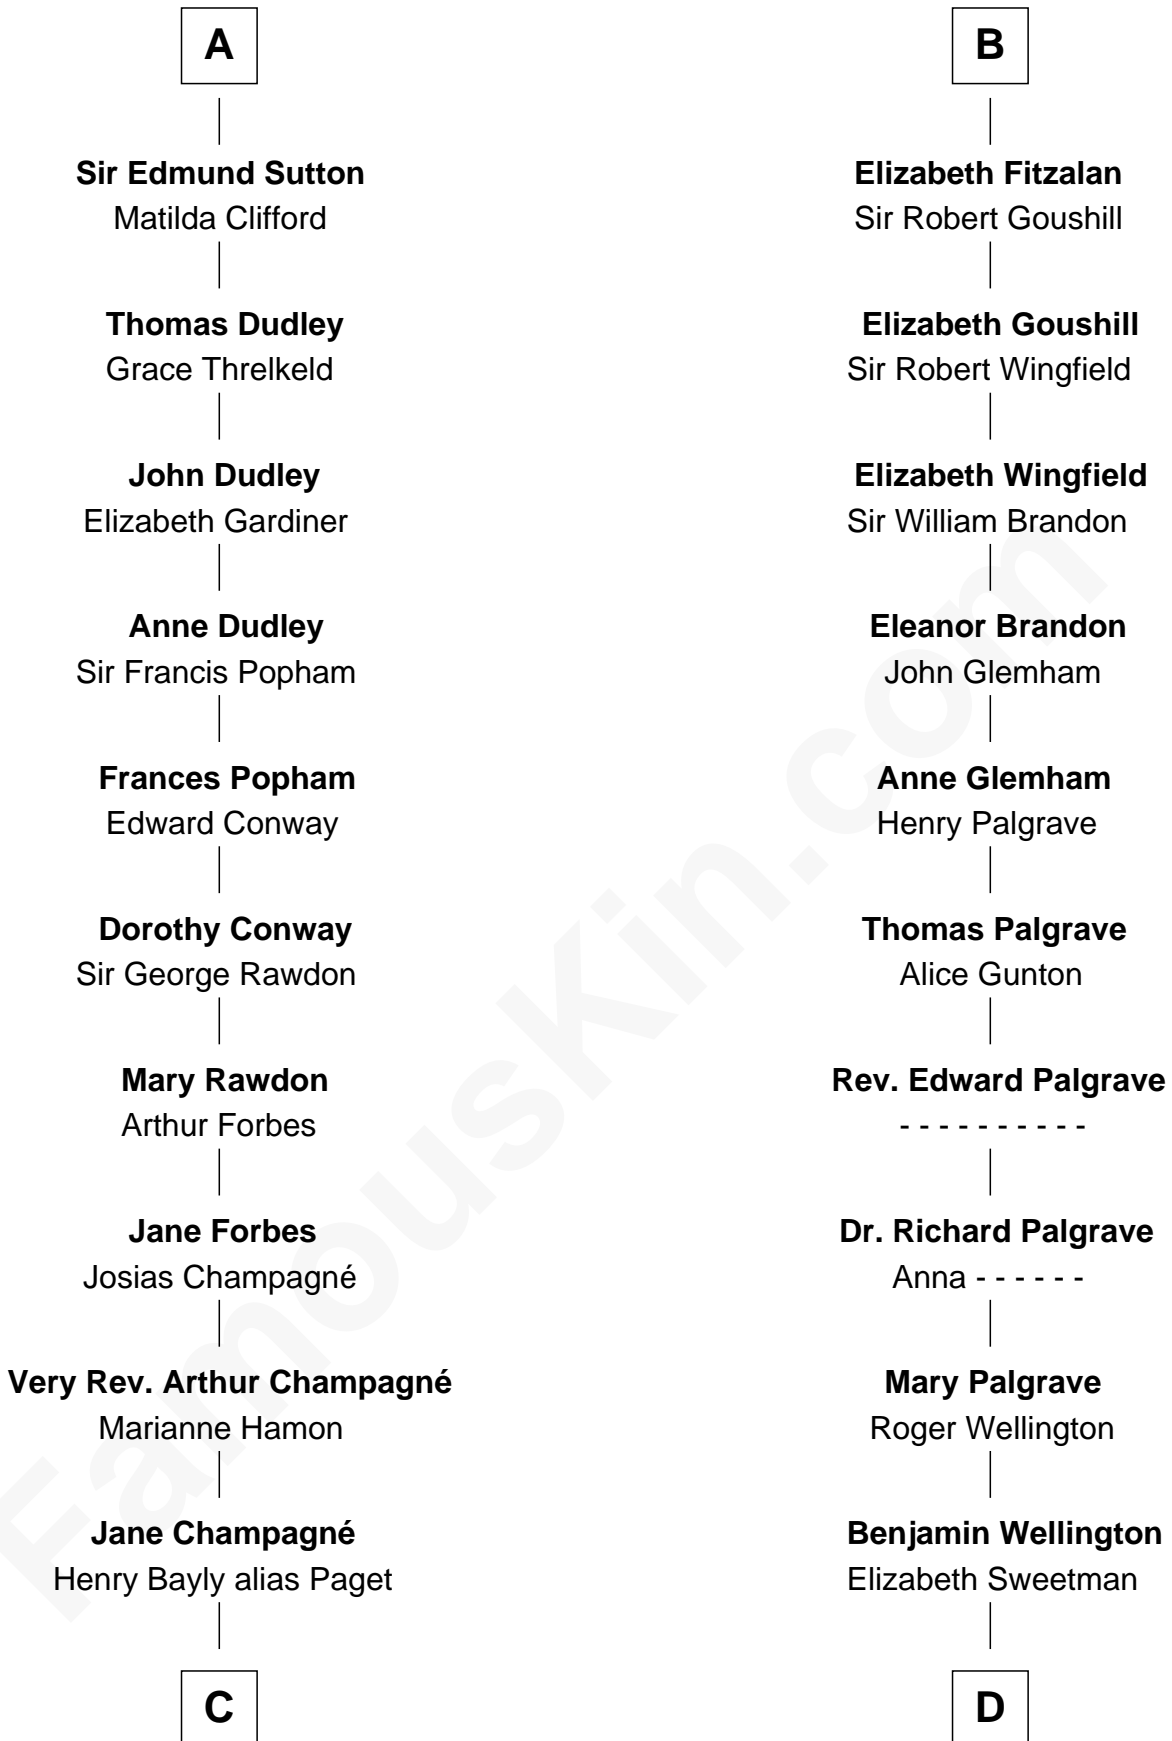

FamousKin.com

Relationship Chart of

Sir Winston Churchill

Prime Minister of the United Kingdom

20th cousin 1 time removed of

Eli Whitney

Inventor of the Cotton Gin

Hugh de Kevelioc
Bertrade de Montfort

C

Jane Paget
George Stewart

Jane Stewart
Sir George Spencer-Churchill

Sir John Winston Spencer-Churchill
Frances Anne Emily Vane

Randolph Henry Spencer-Churchill
Jeanette Jerome

Sir Winston Churchill
Prime Minister of the United Kingdom

D

Elizabeth Wellington
John Fay

Benjamin Fay
Martha Miles

Elizabeth Fay
Eli Whitney

Eli Whitney
Inventor of the Cotton Gin

FamousKin.com