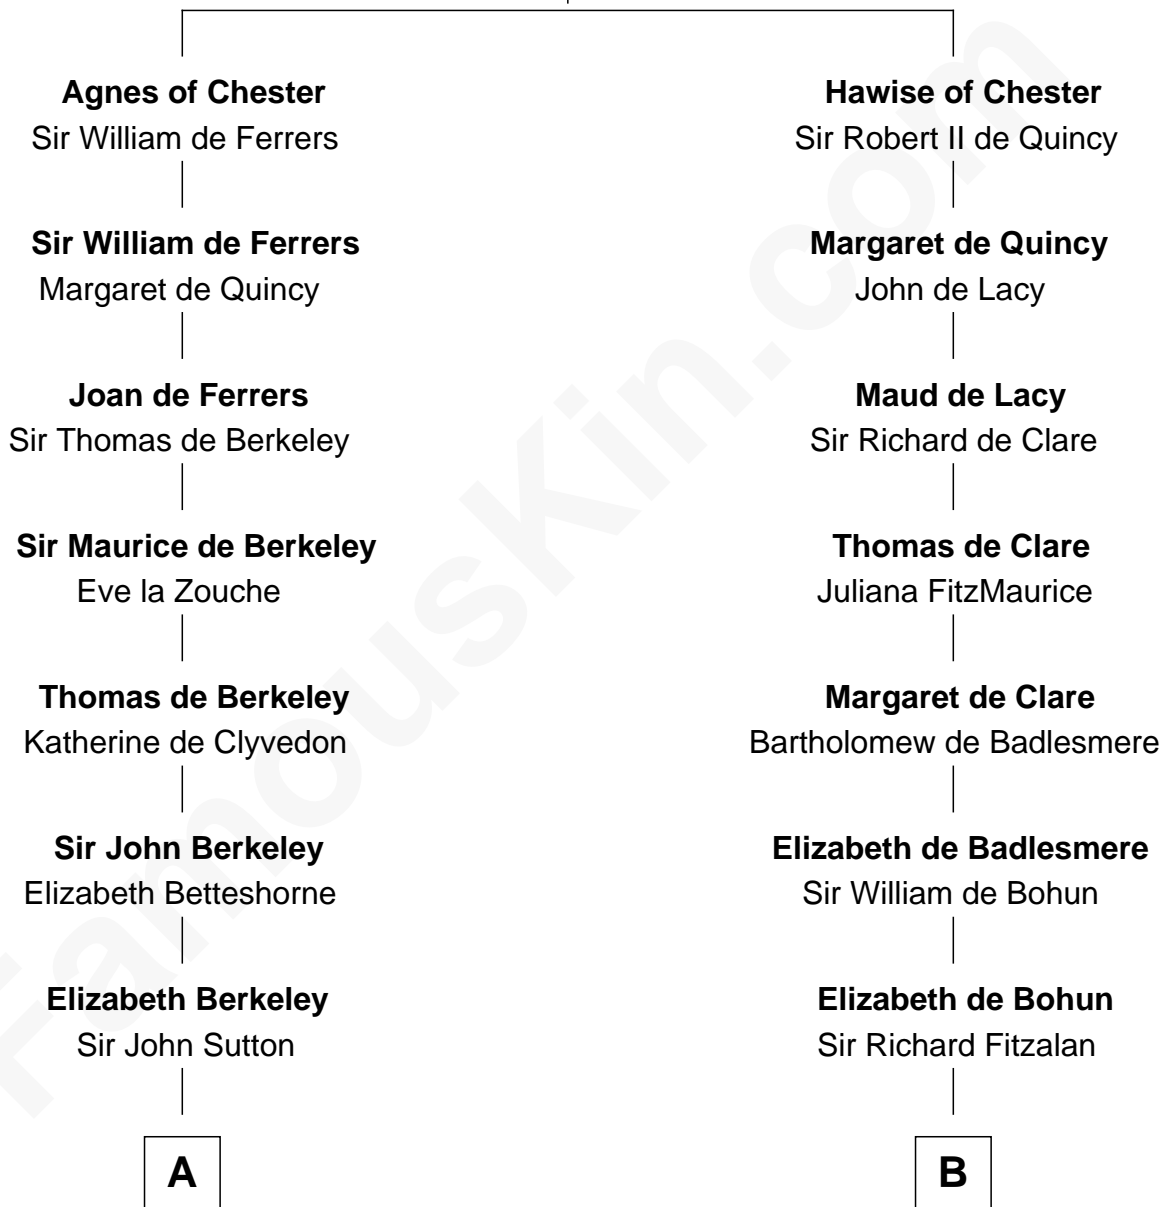

FamousKin.com

Relationship Chart of

Sir Winston Churchill

Prime Minister of the United Kingdom

20th cousin 1 time removed of

Eli Whitney

Inventor of the Cotton Gin

Hugh de Kevelioc
Bertrade de Montfort

C

Jane Paget
George Stewart

Jane Stewart
Sir George Spencer-Churchill

Sir John Winston Spencer-Churchill
Frances Anne Emily Vane

Randolph Henry Spencer-Churchill
Jeanette Jerome

Sir Winston Churchill
Prime Minister of the United Kingdom

D

Elizabeth Wellington
John Fay

Benjamin Fay
Martha Miles

Elizabeth Fay
Eli Whitney

Eli Whitney
Inventor of the Cotton Gin

FamousKin.com