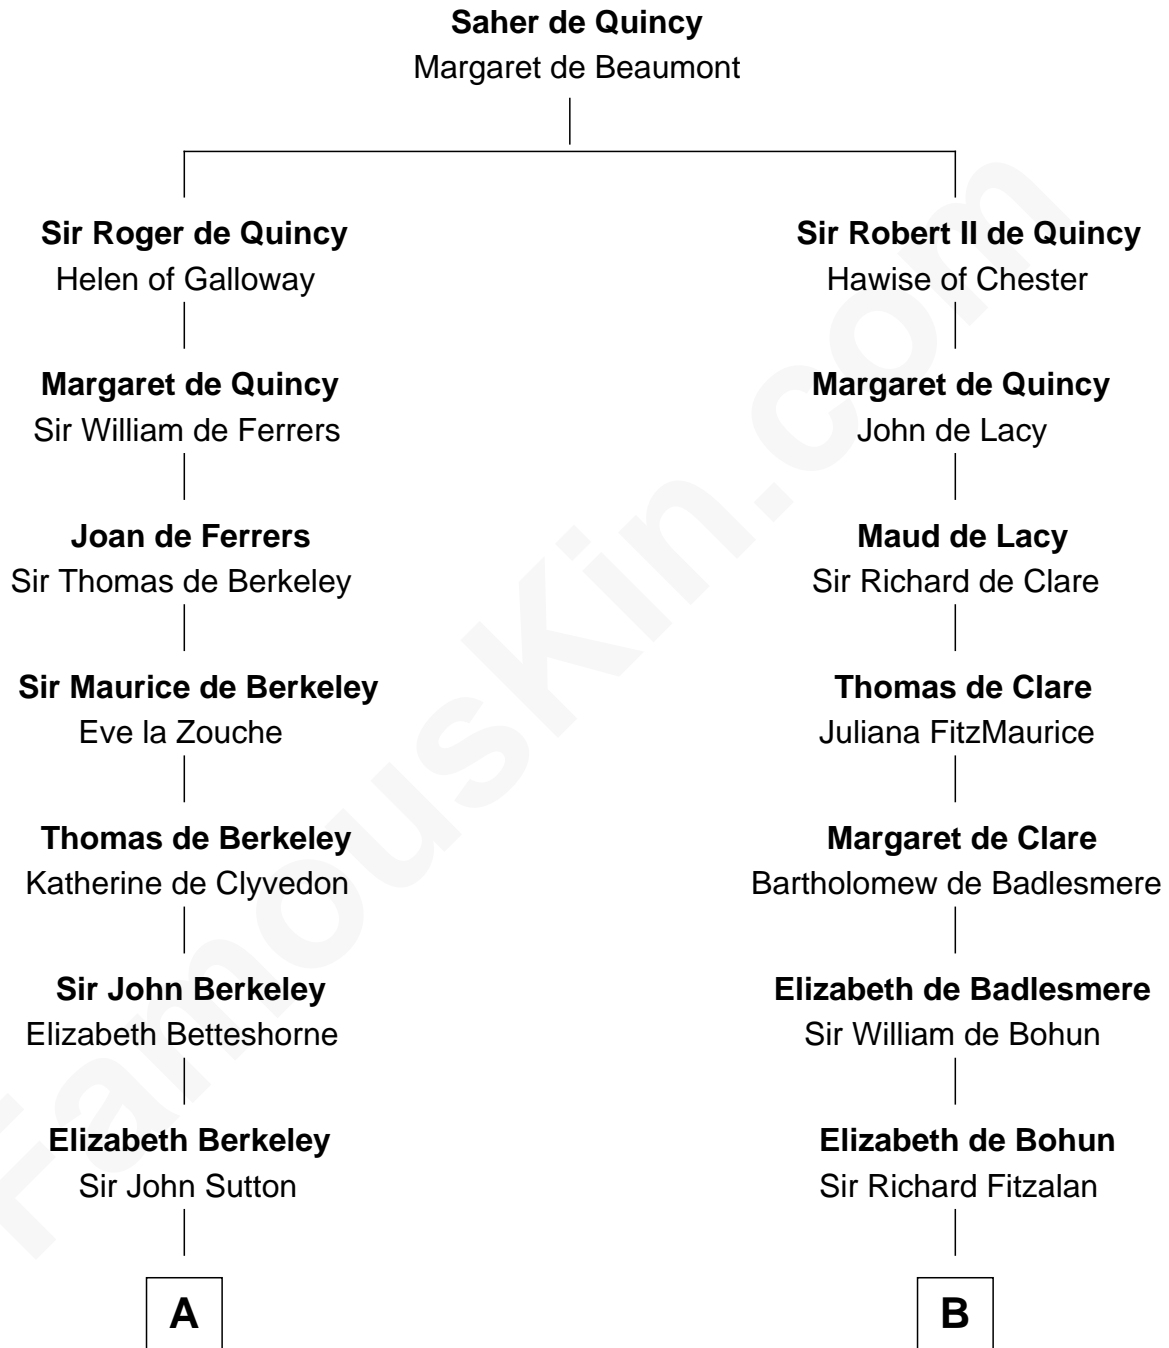

FamousKin.com

Relationship Chart of

Sir Winston Churchill

Prime Minister of the United Kingdom

20th cousin 1 time removed of

Eli Whitney

Inventor of the Cotton Gin

C

Jane Paget
George Stewart

Jane Stewart
Sir George Spencer-Churchill

Sir John Winston Spencer-Churchill
Frances Anne Emily Vane

Randolph Henry Spencer-Churchill
Jeanette Jerome

Sir Winston Churchill
Prime Minister of the United Kingdom