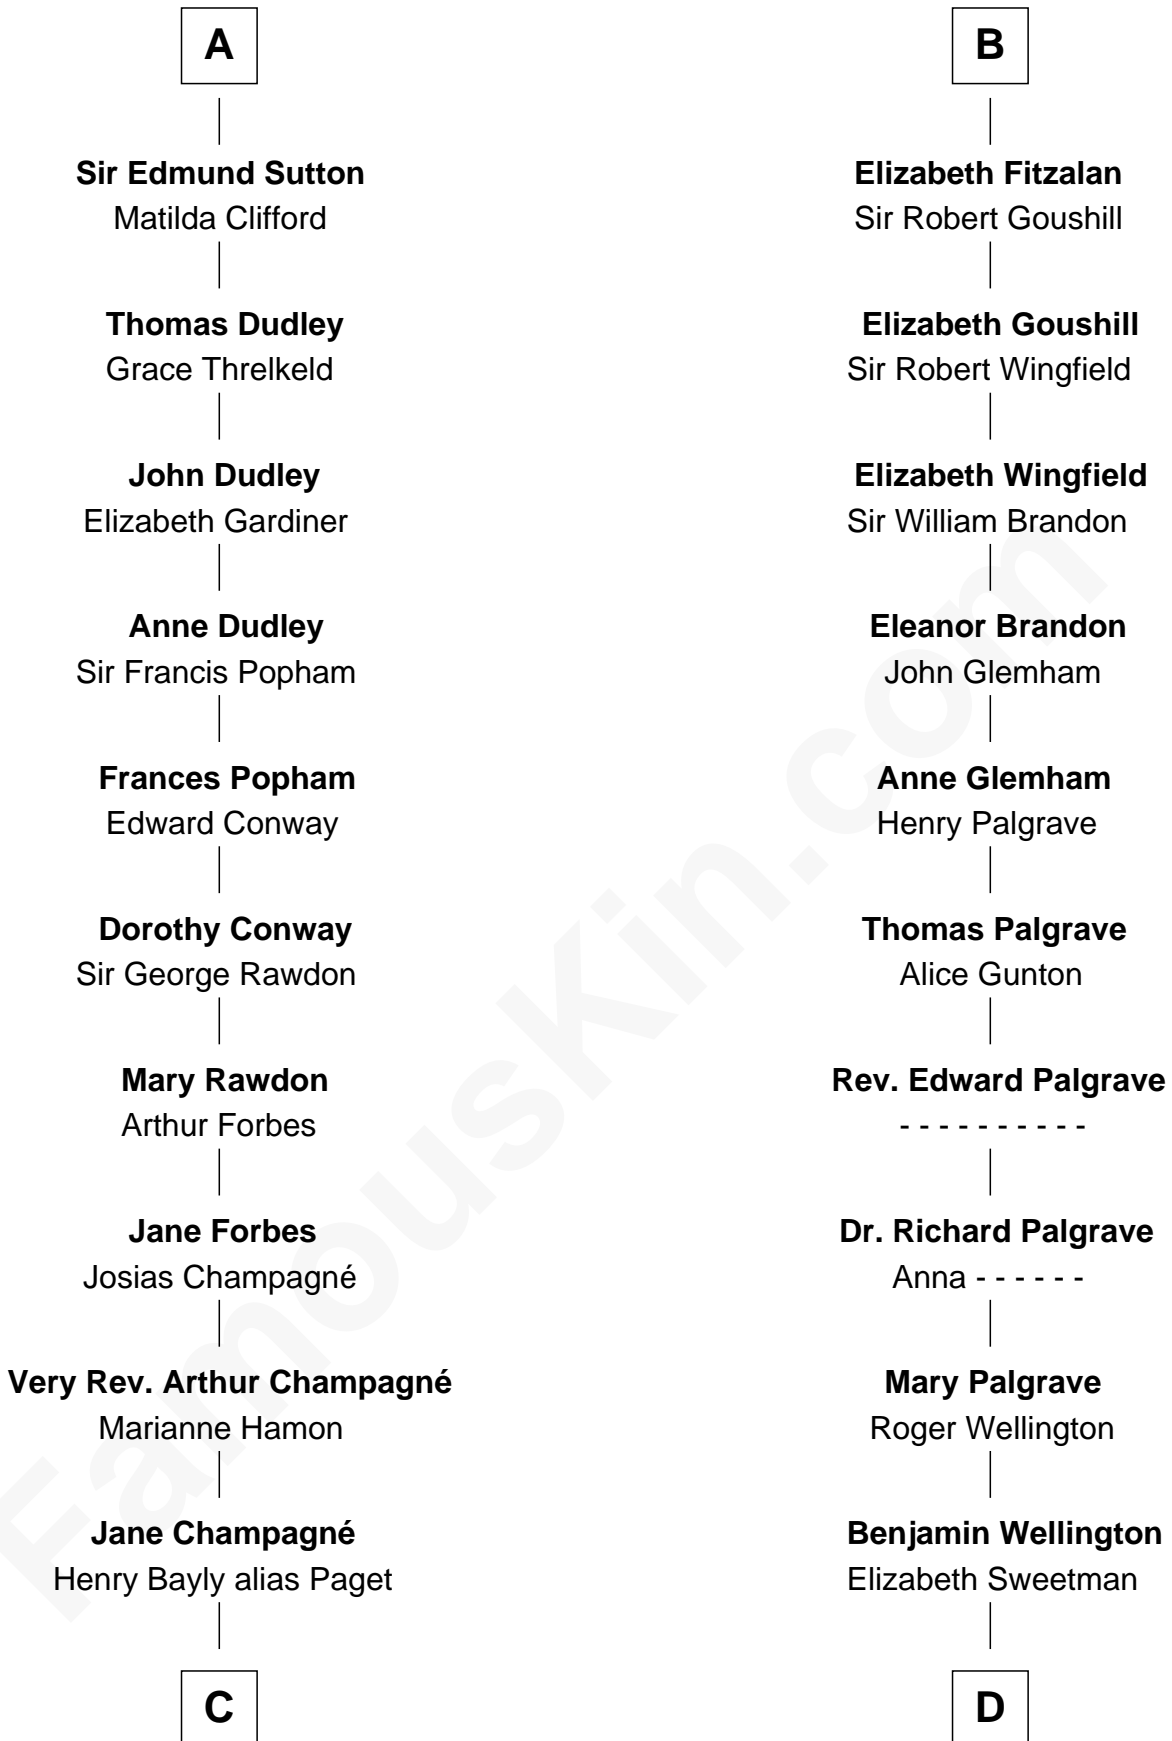

FamousKin.com

Relationship Chart of

Sir Winston Churchill

Prime Minister of the United Kingdom

20th cousin 1 time removed of

Eli Whitney

Inventor of the Cotton Gin

C

Jane Paget
George Stewart

Jane Stewart
Sir George Spencer-Churchill

Sir John Winston Spencer-Churchill
Frances Anne Emily Vane

Randolph Henry Spencer-Churchill
Jeanette Jerome

Sir Winston Churchill
Prime Minister of the United Kingdom

D

Elizabeth Wellington
John Fay

Benjamin Fay
Martha Miles

Elizabeth Fay
Eli Whitney

Eli Whitney
Inventor of the Cotton Gin

FamousKin.com