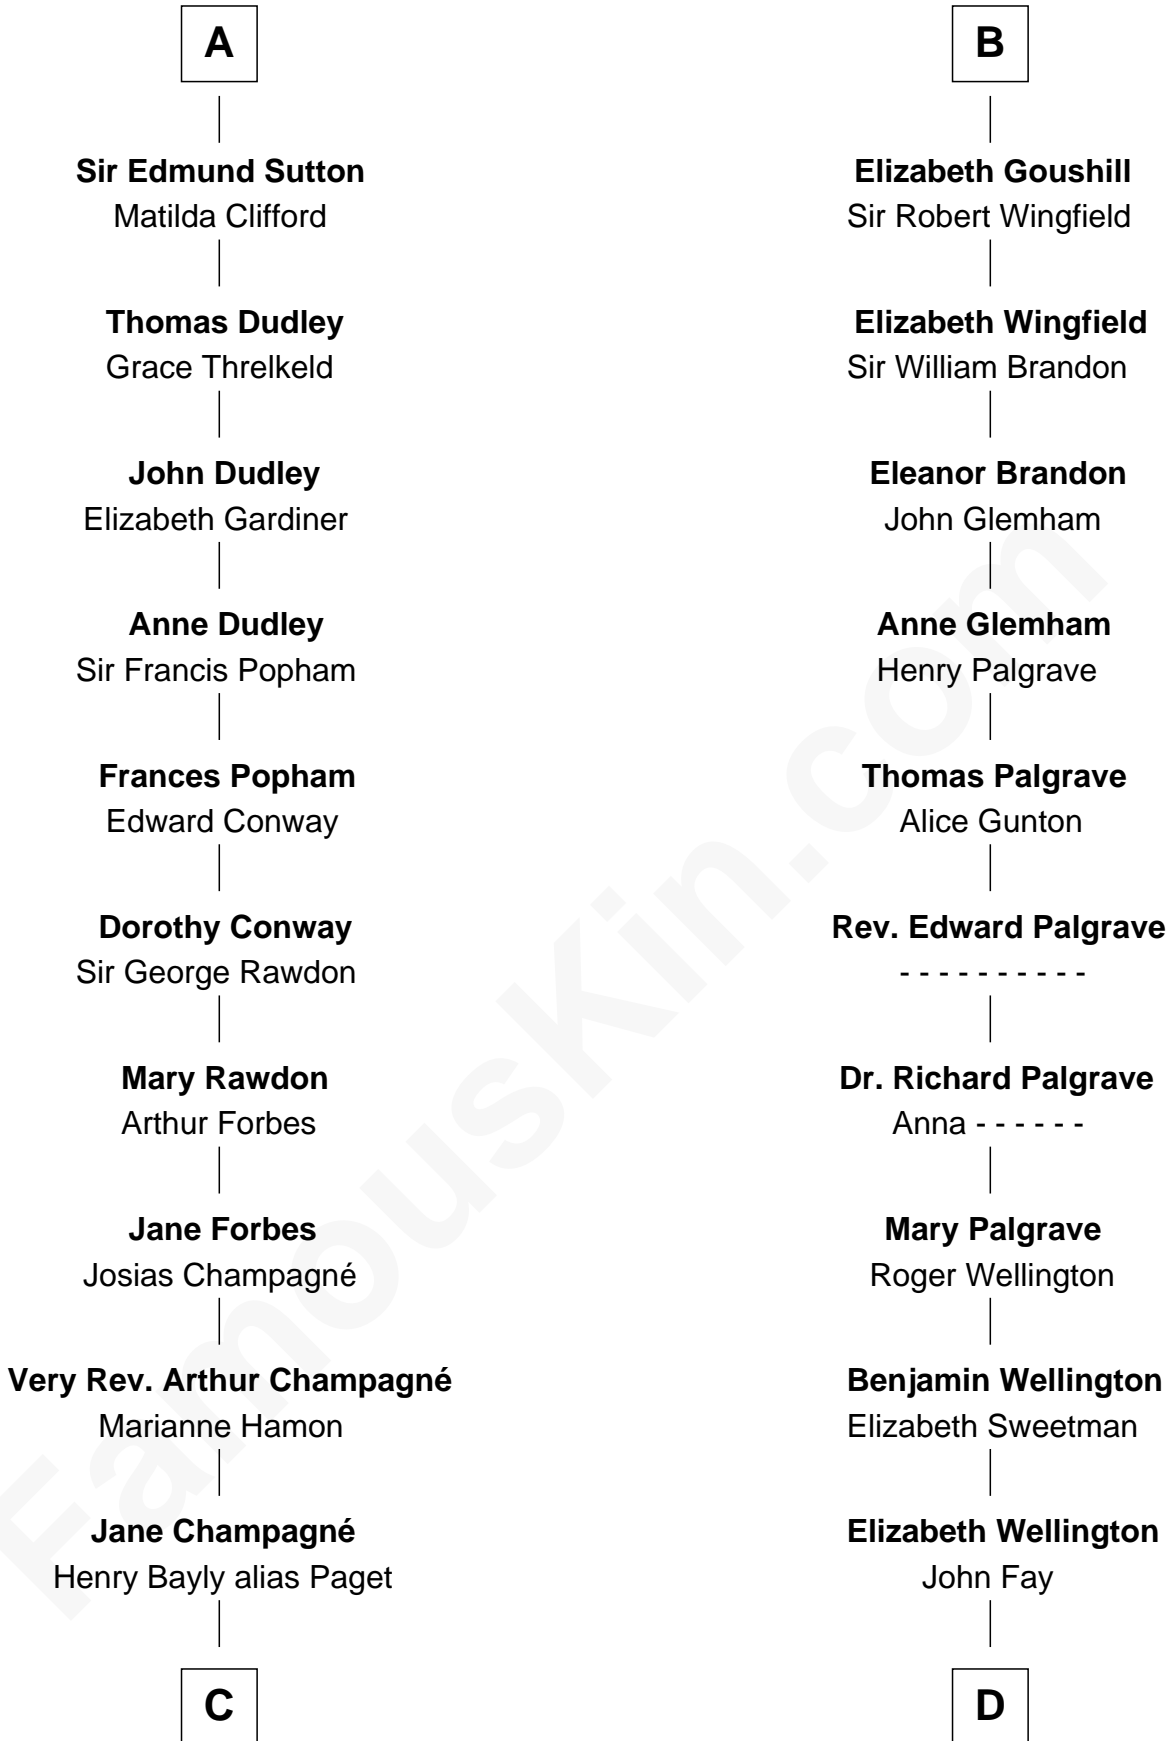

FamousKin.com

Relationship Chart of

Sir Winston Churchill

Prime Minister of the United Kingdom

19th cousin 2 times removed of

Eli Whitney

Inventor of the Cotton Gin

Reginald de Braiose

C

Jane Paget
George Stewart

Jane Stewart
Sir George Spencer-Churchill

Sir John Winston Spencer-Churchill
Frances Anne Emily Vane

Randolph Henry Spencer-Churchill
Jeanette Jerome

Sir Winston Churchill
Prime Minister of the United Kingdom