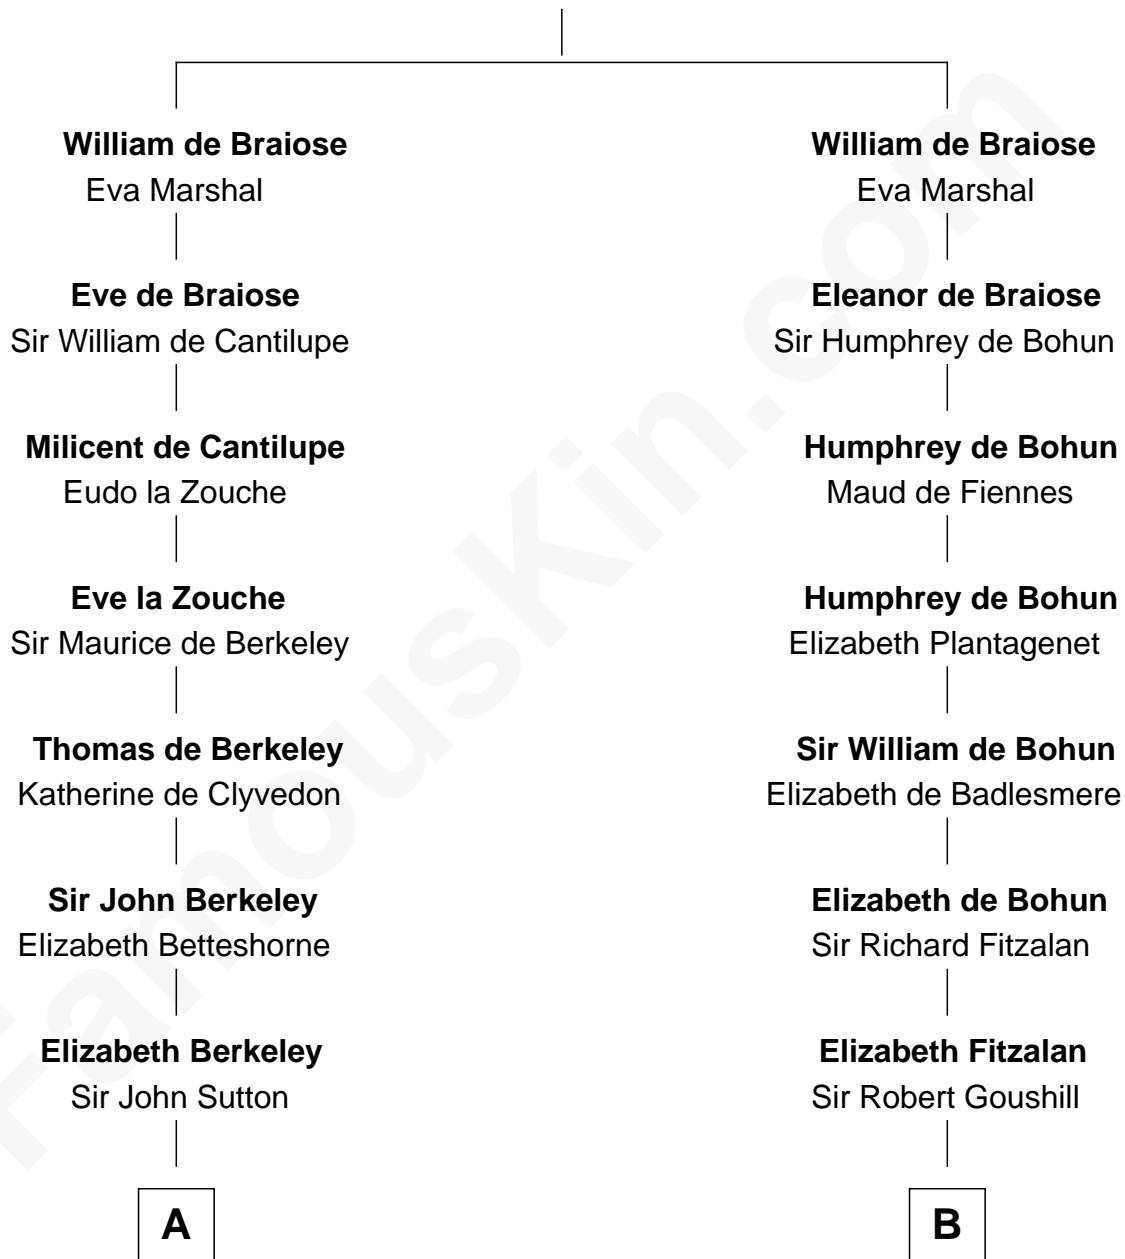

FamousKin.com

Relationship Chart of

Sir Winston Churchill

Prime Minister of the United Kingdom

19th cousin 2 times removed of

Eli Whitney

Inventor of the Cotton Gin

Reginald de Braiose

C

Jane Paget
George Stewart

Jane Stewart
Sir George Spencer-Churchill

Sir John Winston Spencer-Churchill
Frances Anne Emily Vane

Randolph Henry Spencer-Churchill
Jeanette Jerome

Sir Winston Churchill
Prime Minister of the United Kingdom