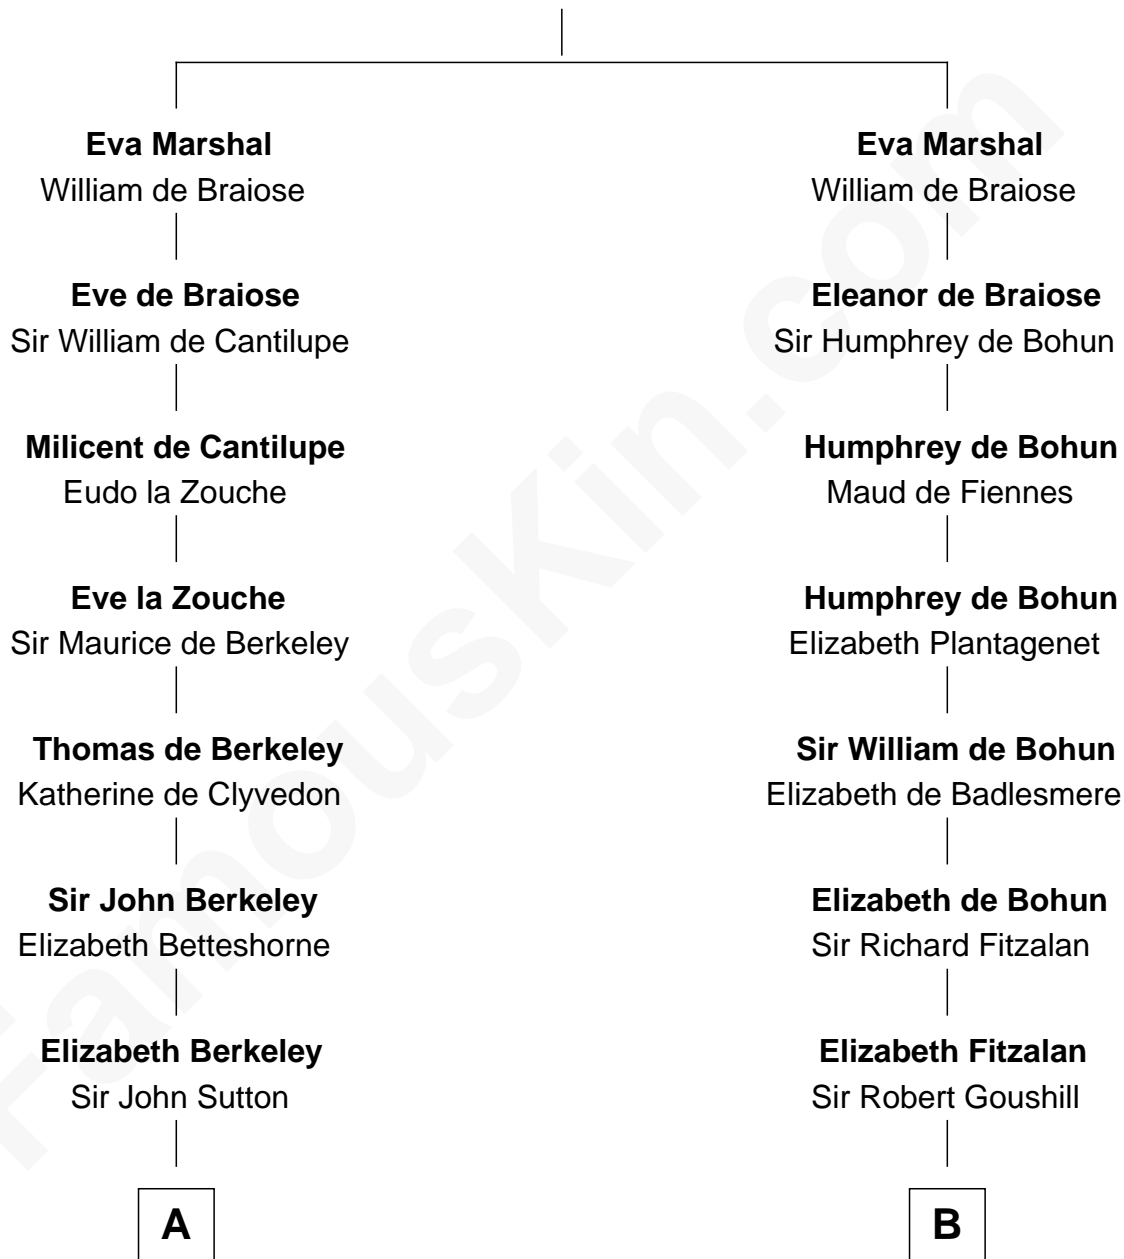

FamousKin.com

Relationship Chart of

Sir Winston Churchill

Prime Minister of the United Kingdom

19th cousin 2 times removed of

Eli Whitney

Inventor of the Cotton Gin

Sir William Marshal

Isabel de Clare

C

Jane Paget
George Stewart

Jane Stewart
Sir George Spencer-Churchill

Sir John Winston Spencer-Churchill
Frances Anne Emily Vane

Randolph Henry Spencer-Churchill
Jeanette Jerome

Sir Winston Churchill
Prime Minister of the United Kingdom