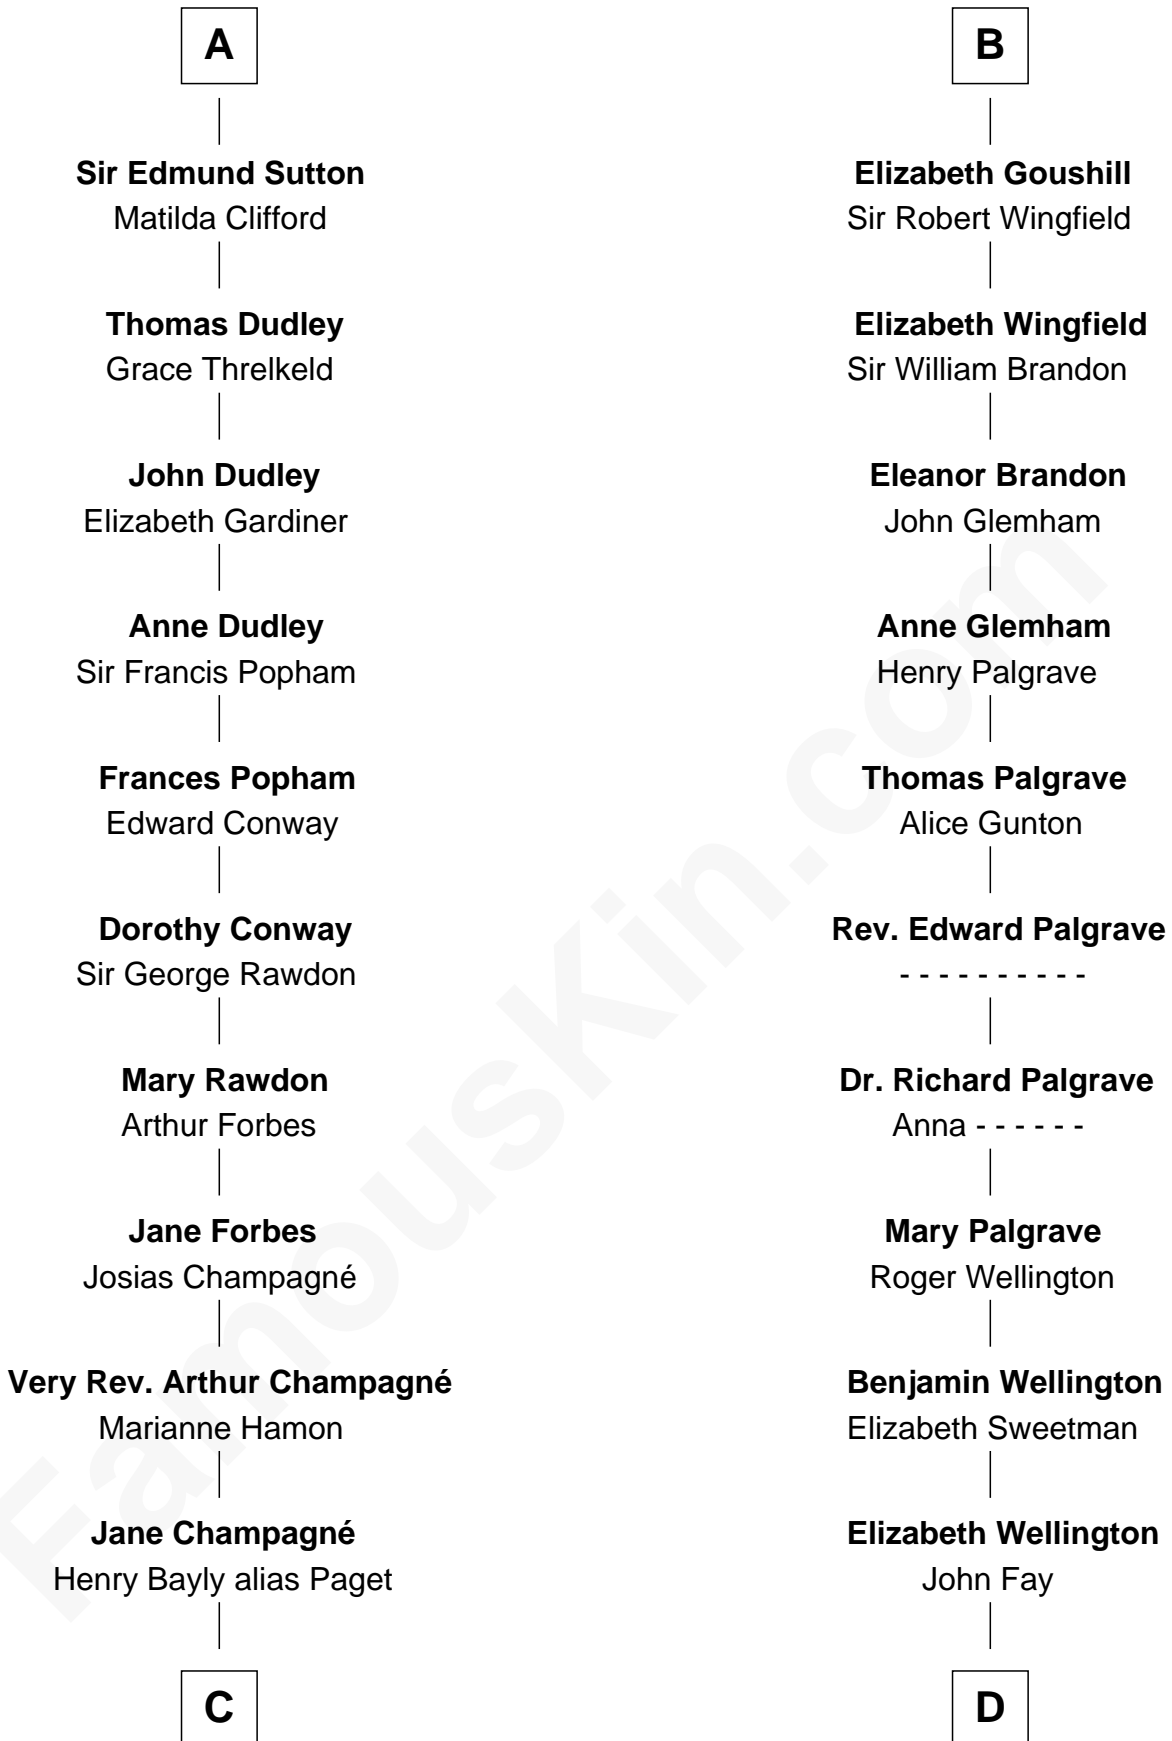

FamousKin.com

Relationship Chart of

Sir Winston Churchill

Prime Minister of the United Kingdom

19th cousin 2 times removed of

Eli Whitney

Inventor of the Cotton Gin

Sir William Marshal

Isabel de Clare

C

Jane Paget
George Stewart

Jane Stewart
Sir George Spencer-Churchill

Sir John Winston Spencer-Churchill
Frances Anne Emily Vane

Randolph Henry Spencer-Churchill
Jeanette Jerome

Sir Winston Churchill
Prime Minister of the United Kingdom

D

Benjamin Fay
Martha Miles

Elizabeth Fay
Eli Whitney

Eli Whitney
Inventor of the Cotton Gin

FamousKin.com