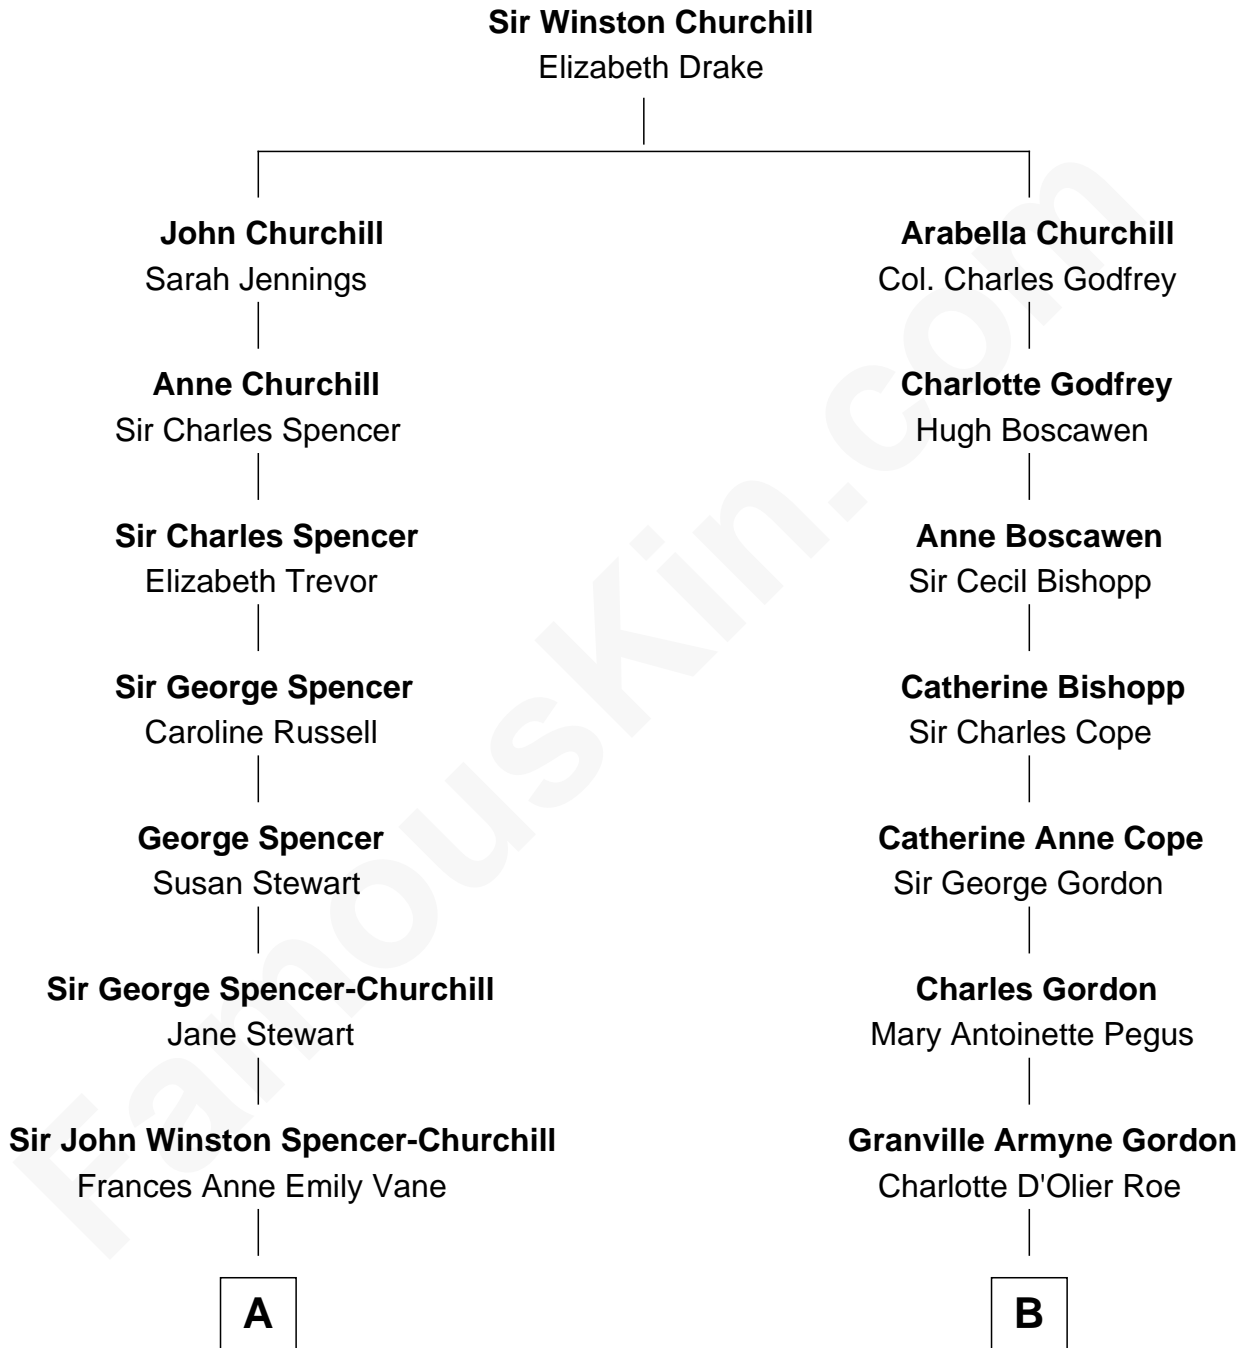

## Relationship Chart of

### Sir Winston Churchill

*Prime Minister of the United Kingdom*

8th cousin 3 times removed of

### Cara Delevingne

*Fashion Model and Movie Actress*

**A**

**Randolph Henry Spencer-Churchill**

Jeanette Jerome

**Sir Winston Churchill**

*Prime Minister of the United Kingdom*

**B**