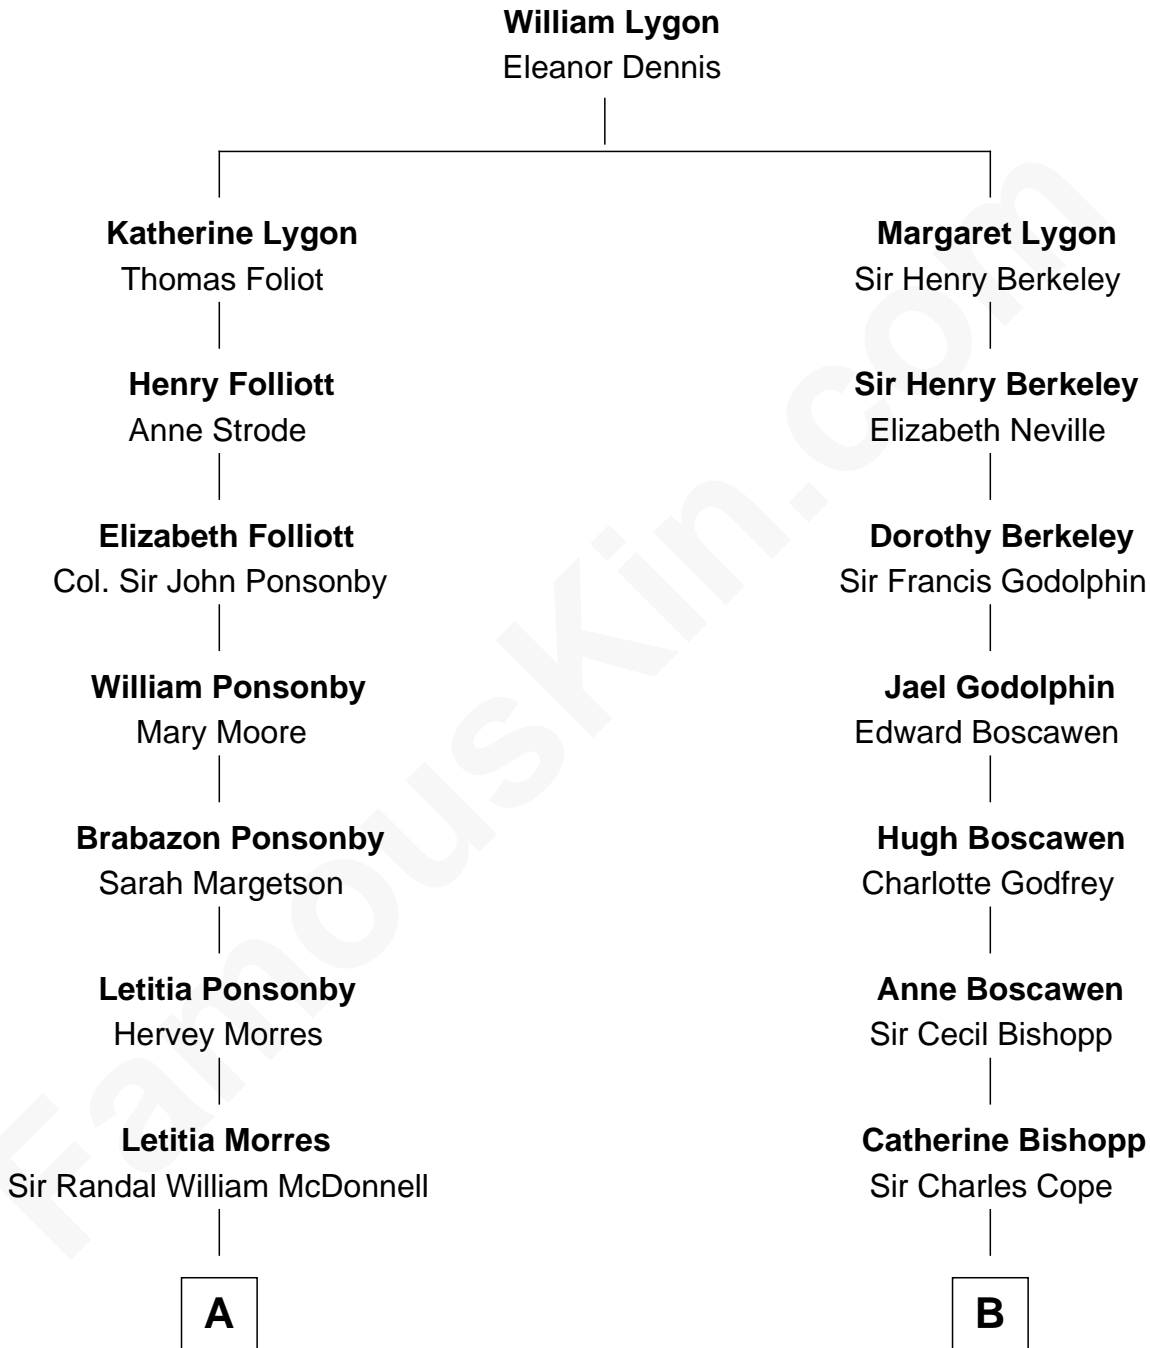

## Relationship Chart of

### Sir Winston Churchill

*Prime Minister of the United Kingdom*

11th cousin 3 times removed of

**Cara Delevingne**

*Fashion Model and Movie Actress*

**A**

**Anne Catherine McDonnell**

Sir Henry Vane

**Frances Anne Emily Vane-Tempest**

Sir Charles William Stewart

**Frances Anne Emily Vane**

Sir John Winston Spencer-Churchill

**Randolph Henry Spencer-Churchill**

Jeanette Jerome

**Sir Winston Churchill**

*Prime Minister of the United Kingdom*