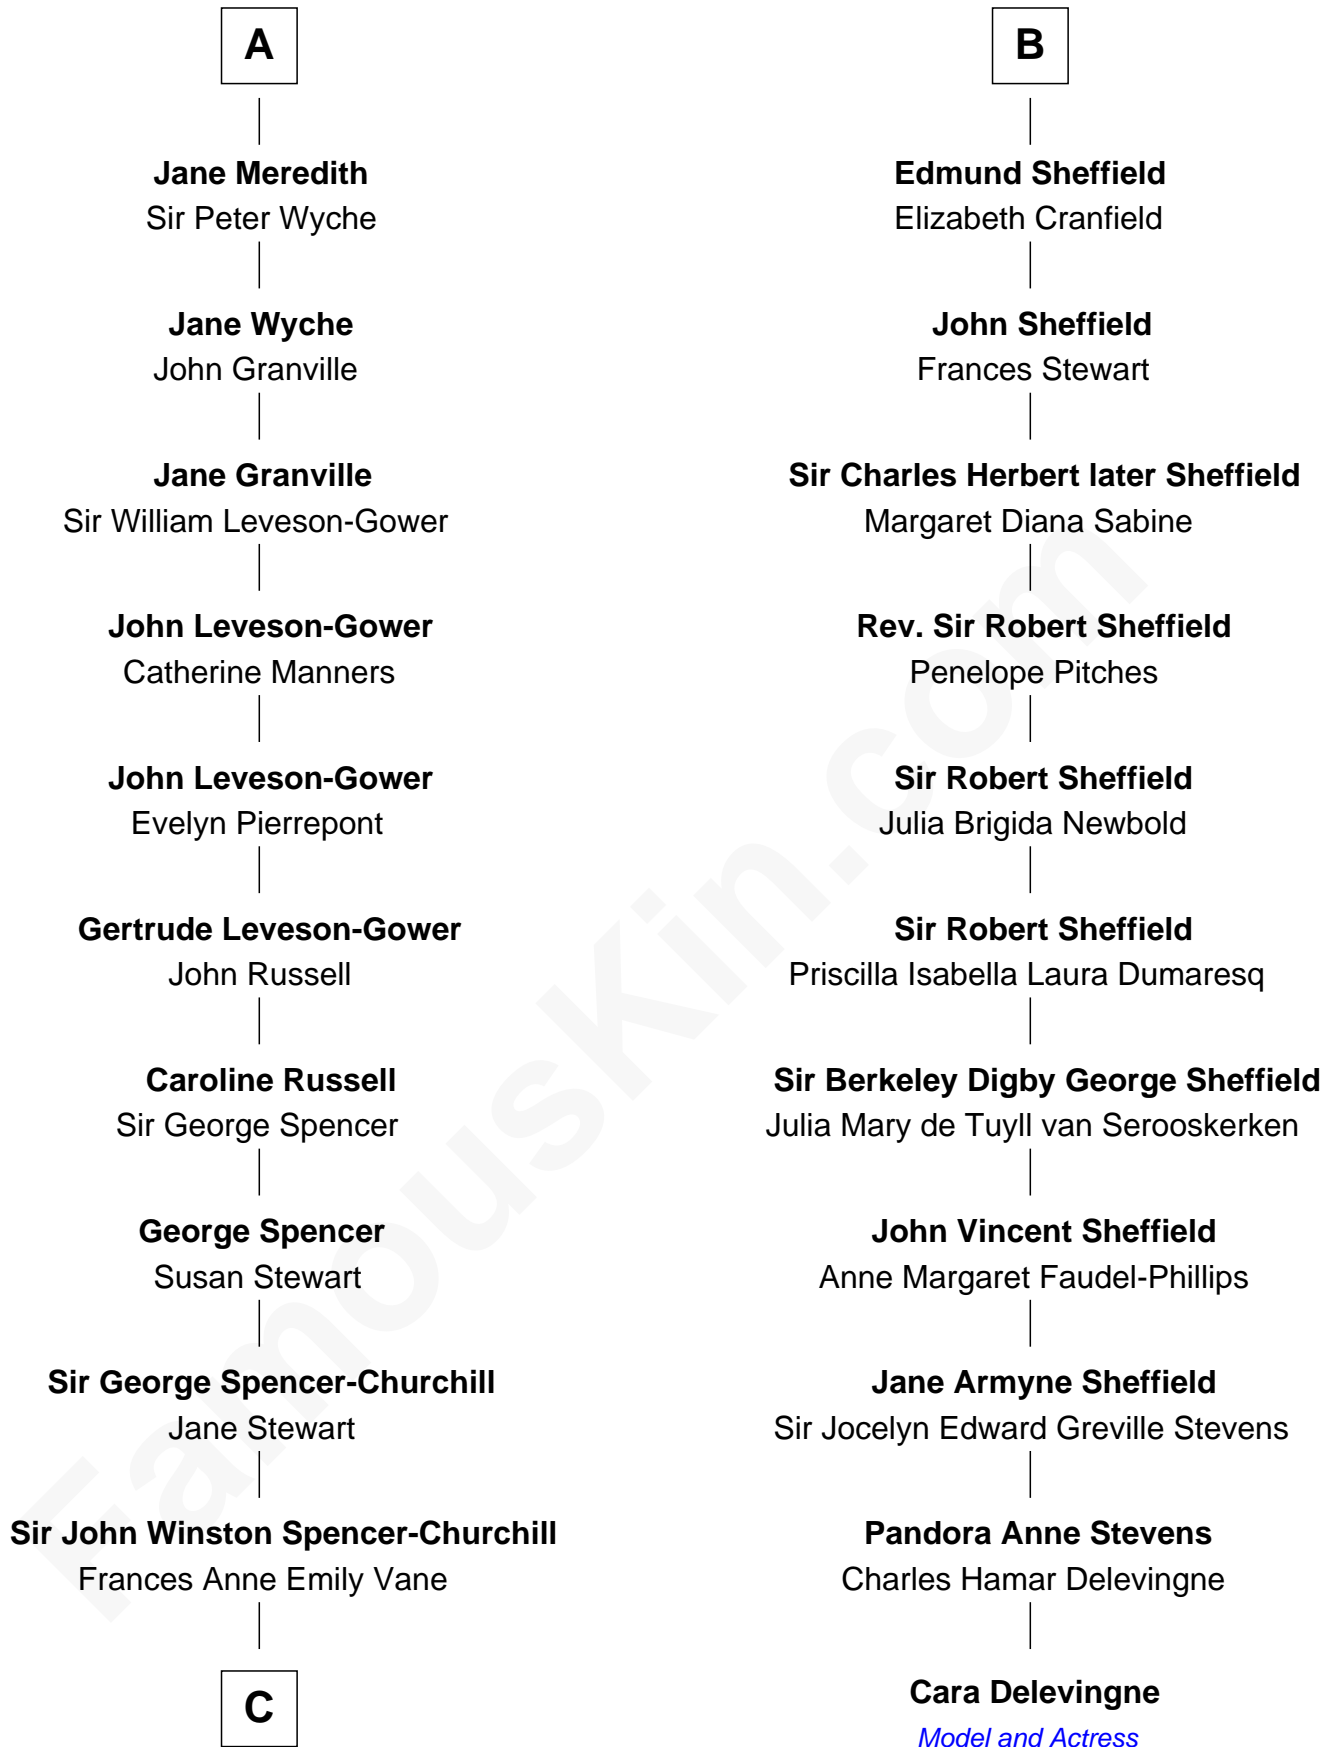

## Relationship Chart of

### Sir Winston Churchill

Prime Minister of the United Kingdom

17th cousin 1 time removed of

**Cara Delevingne**

Fashion Model and Movie Actress

**Thomas Morley**

Isabel de la Pole

**Randolph Henry Spencer-Churchill**