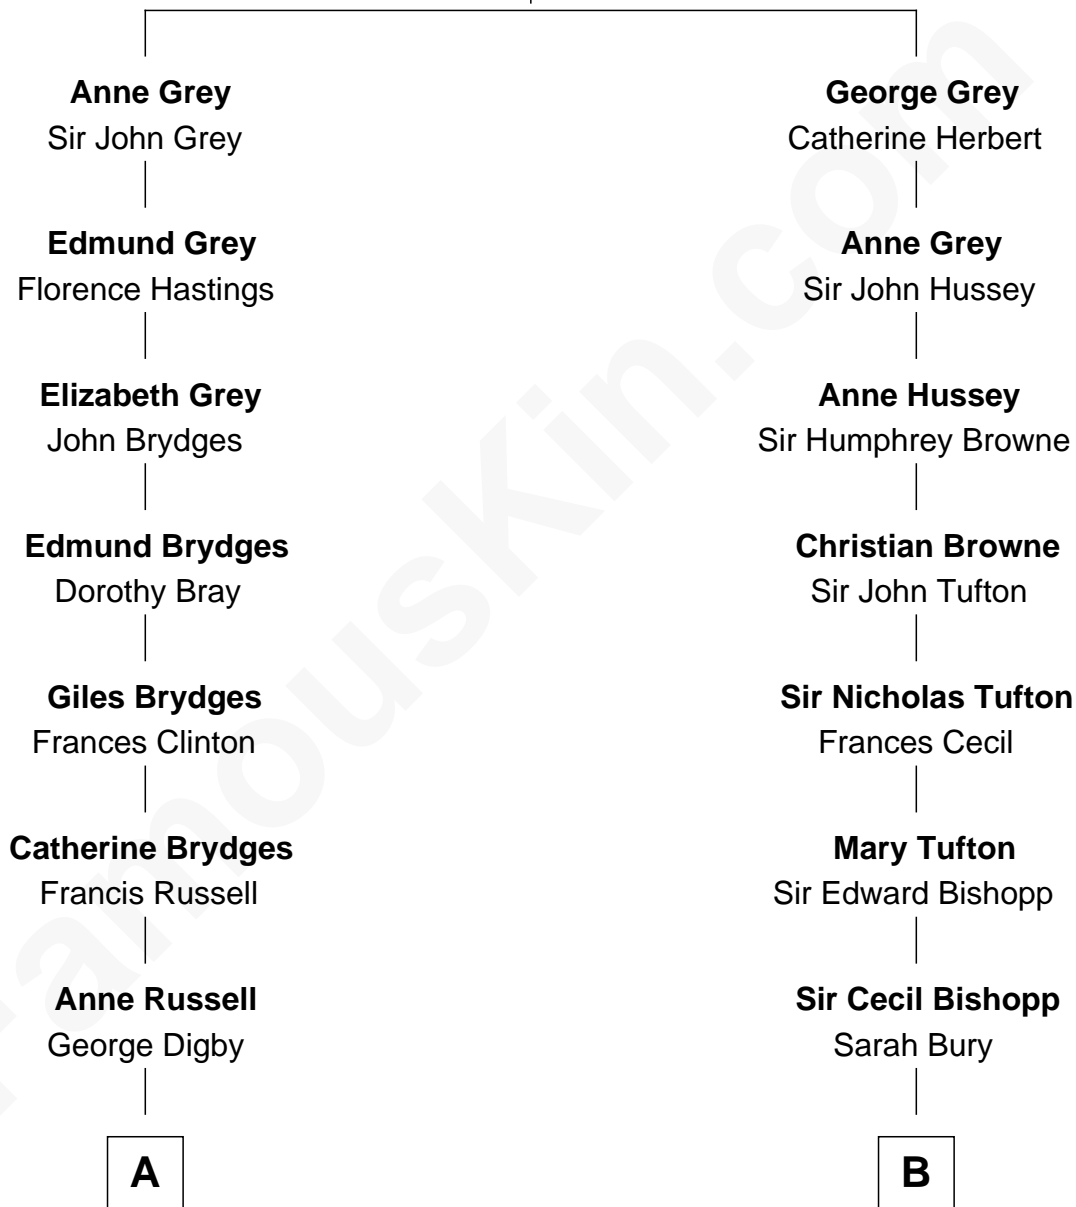

## Relationship Chart of

### Sir Winston Churchill

Prime Minister of the United Kingdom

15th cousin 2 times removed of

**Cara Delevingne**

Fashion Model and Movie Actress

**Sir Edmund Grey**

Katherine Percy

**A**

**Ann Digby**  
Sir Robert Spencer

**Sir Charles Spencer**  
Anne Churchill

**Sir Charles Spencer**  
Elizabeth Trevor

**Sir George Spencer**  
Caroline Russell

**George Spencer**  
Susan Stewart

**Sir George Spencer-Churchill**  
Jane Stewart