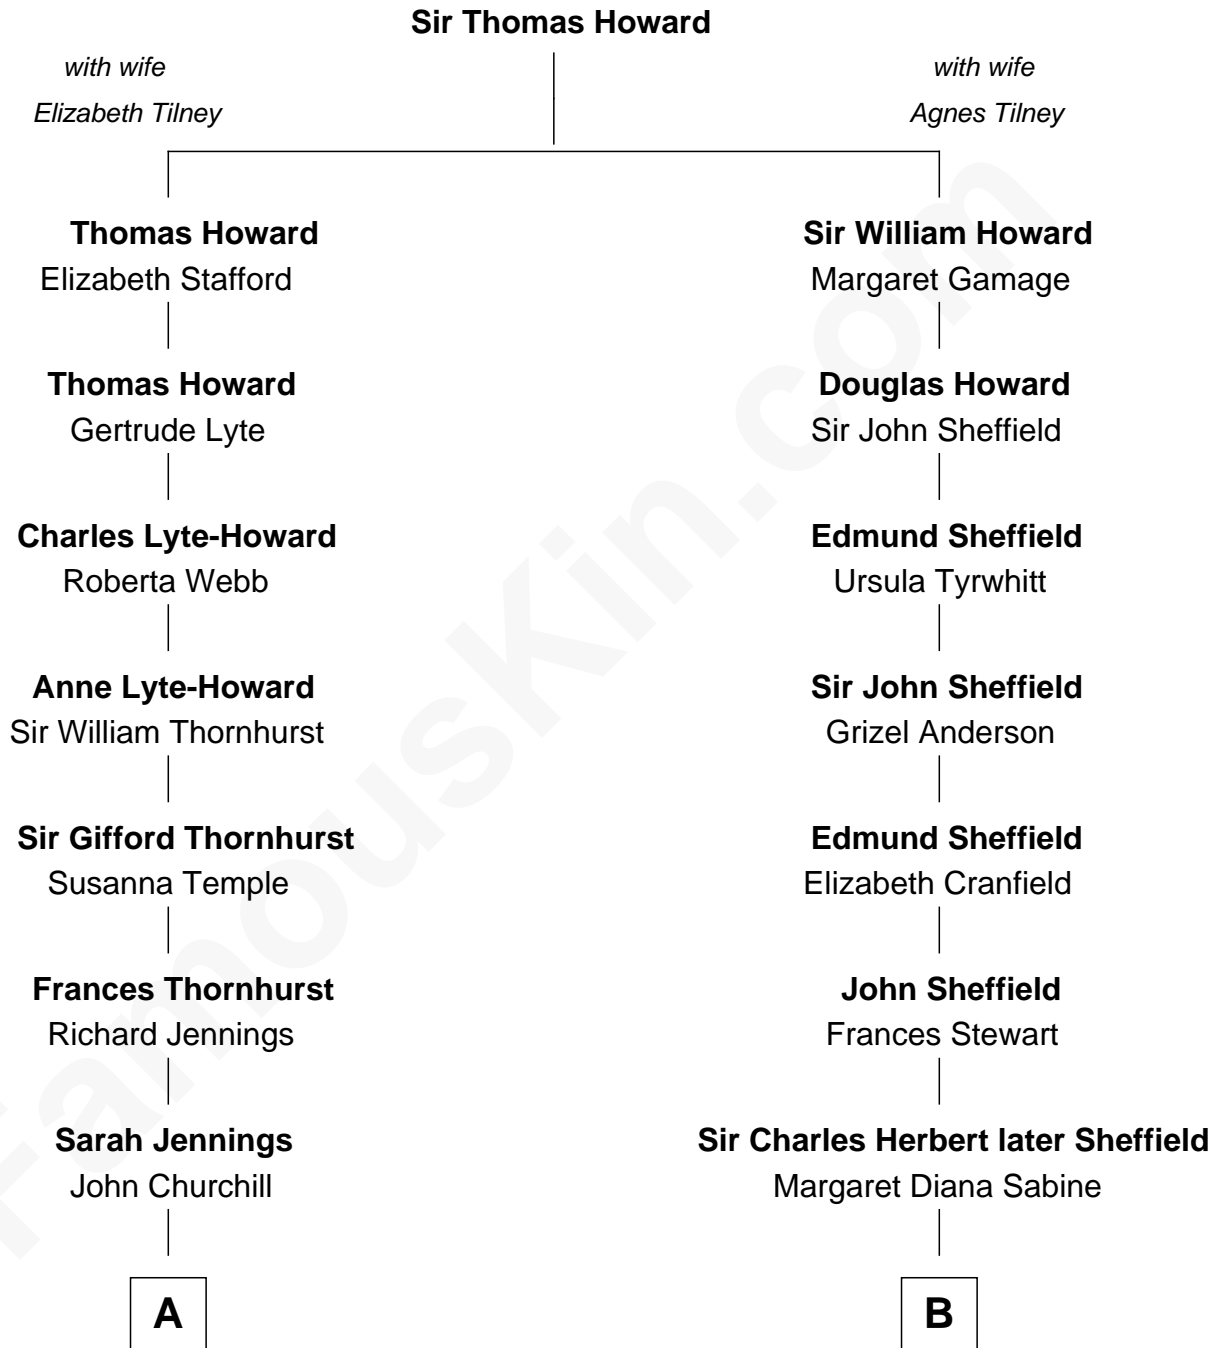

FamousKin.com

Relationship Chart of

Sir Winston Churchill

Prime Minister of the United Kingdom

14th cousin of

Cara Delevingne

Fashion Model and Movie Actress

A

Anne Churchill
Sir Charles Spencer

Sir Charles Spencer
Elizabeth Trevor

Sir George Spencer
Caroline Russell

George Spencer
Susan Stewart

Sir George Spencer-Churchill
Jane Stewart

Sir John Winston Spencer-Churchill
Frances Anne Emily Vane