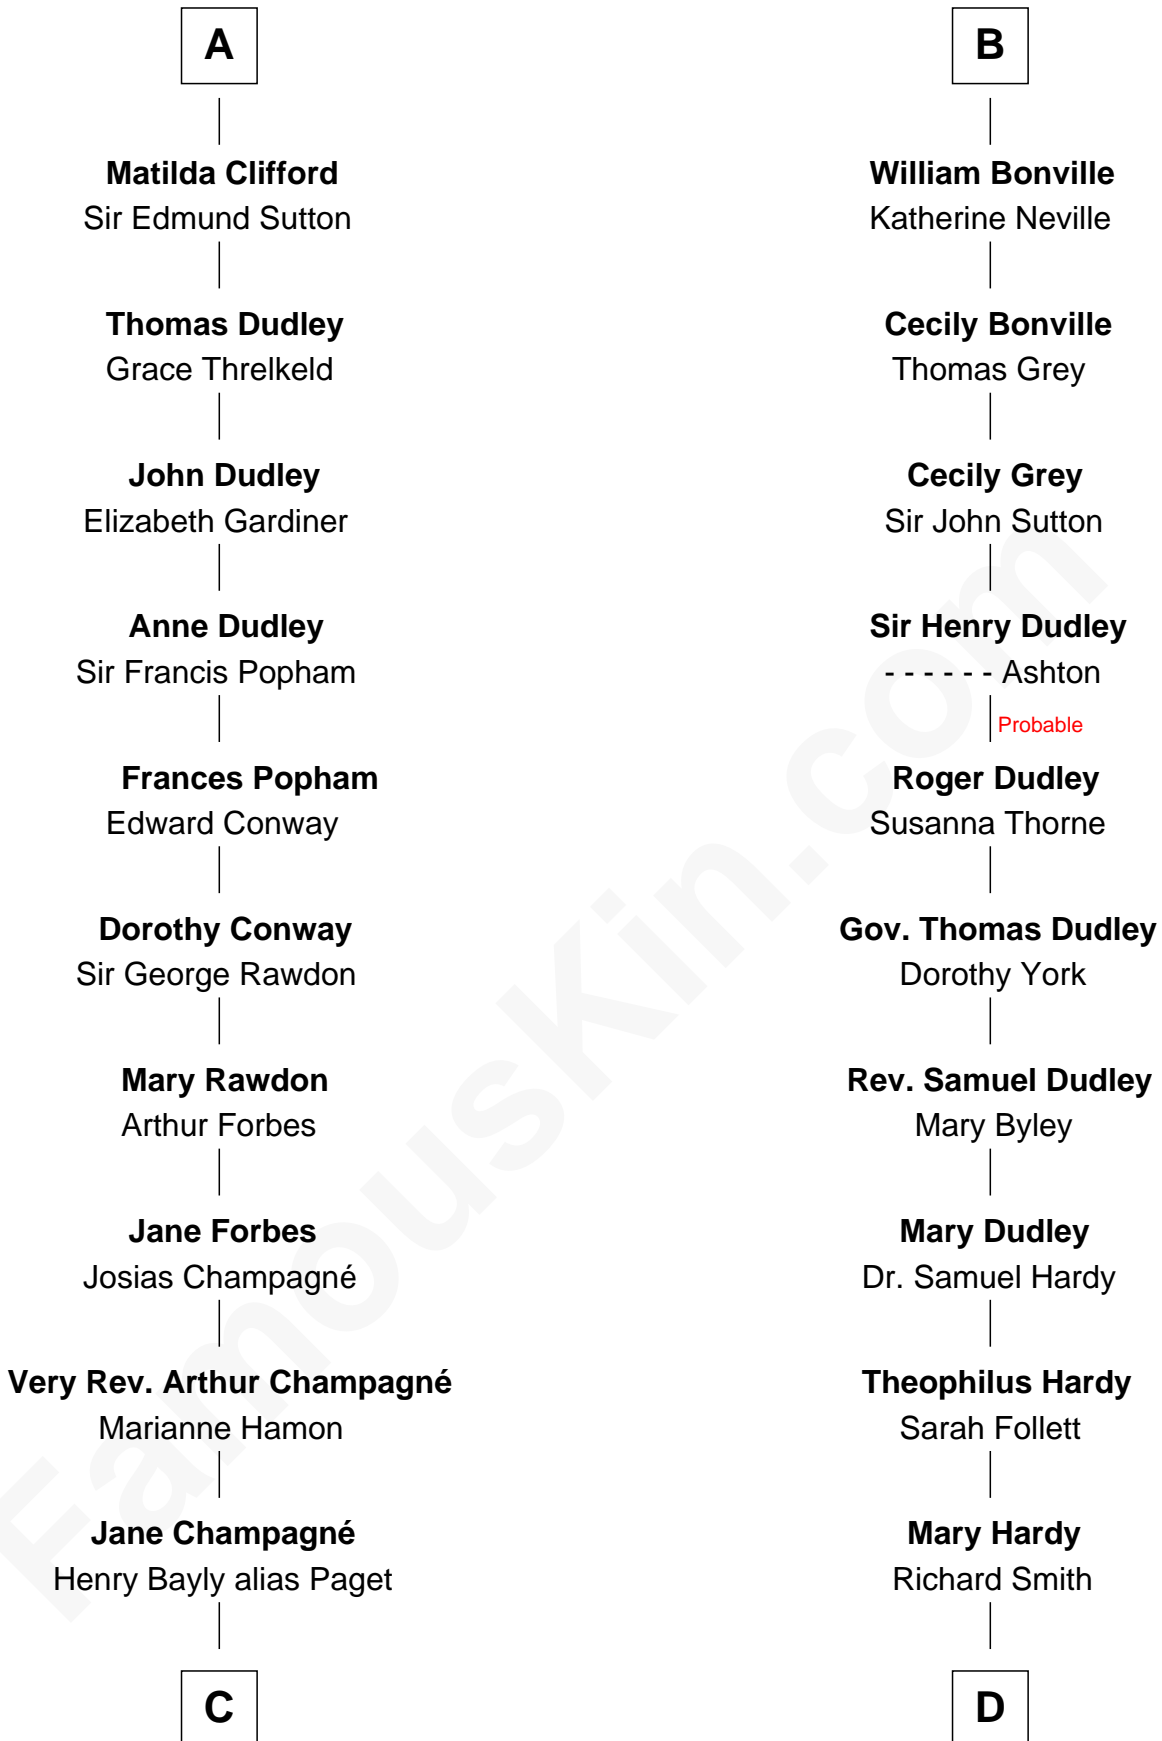

FamousKin.com

Relationship Chart of

Sir Winston Churchill

Prime Minister of the United Kingdom

21st cousin of

Dr. H. H. Holmes

Serial Killer aka "Devil in the White City"

Ralph Basset
Margaret de Somery

C

Jane Paget
George Stewart

Jane Stewart
Sir George Spencer-Churchill

Sir John Winston Spencer-Churchill
Frances Anne Emily Vane

Randolph Henry Spencer-Churchill
Jeanette Jerome

Sir Winston Churchill
Prime Minister of the United Kingdom

D

Sarah Smith
Edward Scribner Mudgett

Samuel Mudgett
Mary Morrill

Scribner Mudgett
Nancy Prescott

Levi Horton Mudgett
Theodate Page Price

Dr. H. H. Holmes
Serial Killer Dr. H. H. Holmes

FamousKin.com