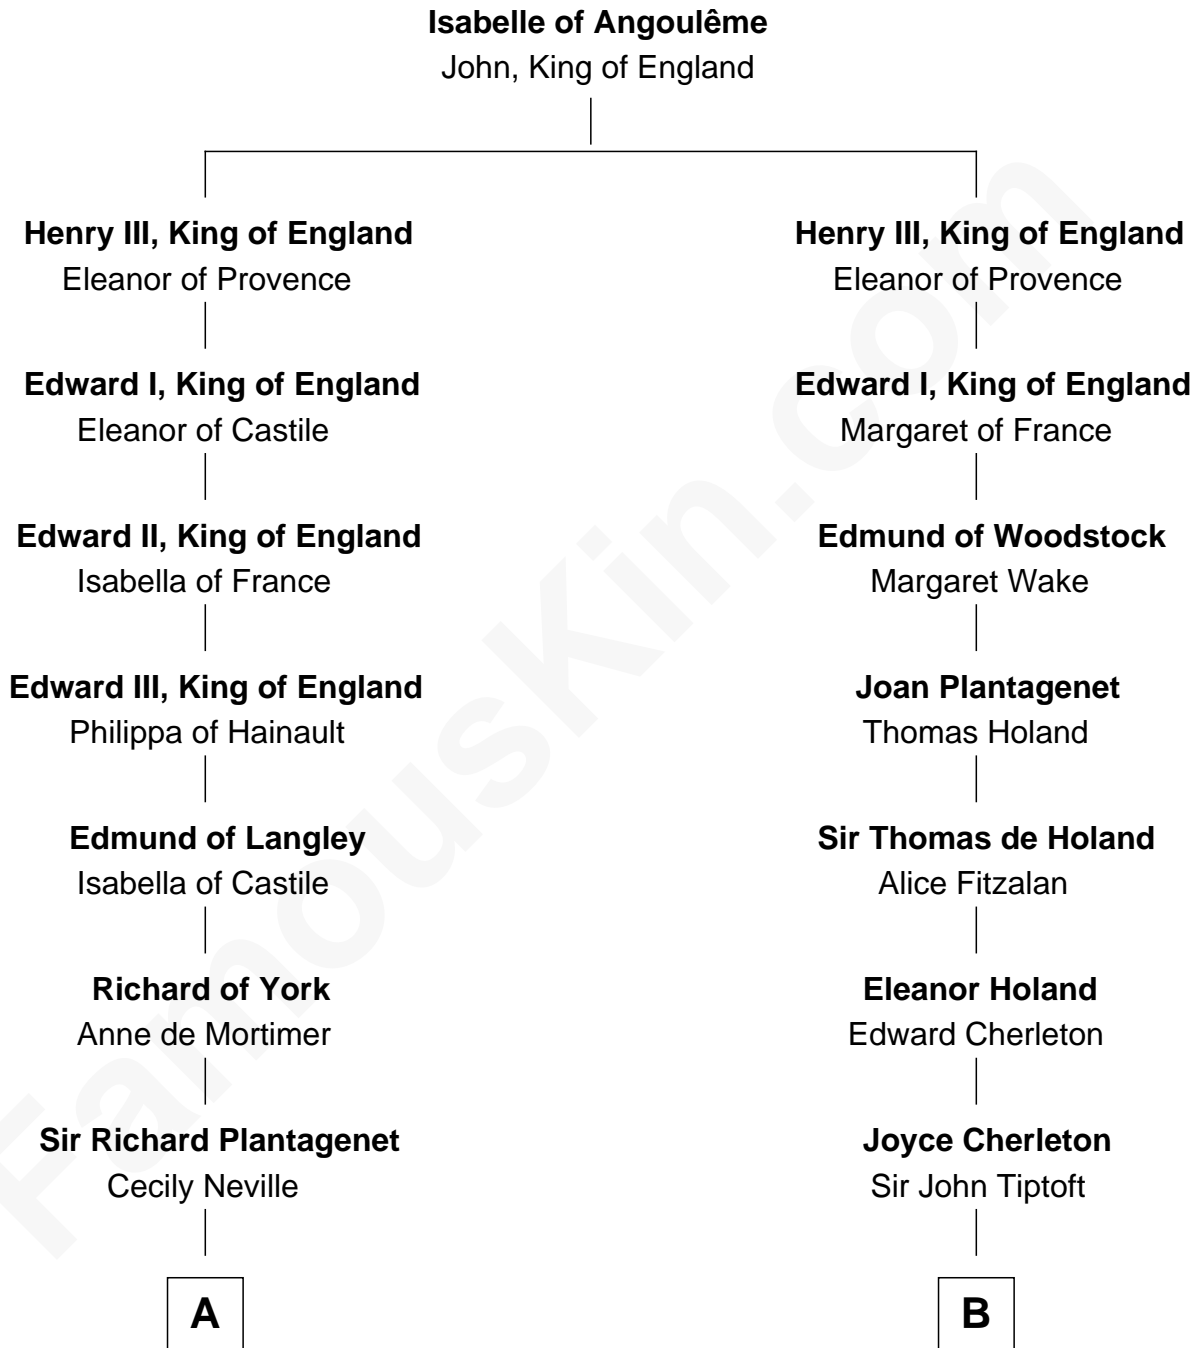

## Relationship Chart of

### Sir Winston Churchill

Prime Minister of the United Kingdom

21st cousin of

**Dr. H. H. Holmes**

Serial Killer aka "Devil in the White City"

**C**

**Jane Paget**  
George Stewart

**Jane Stewart**  
Sir George Spencer-Churchill