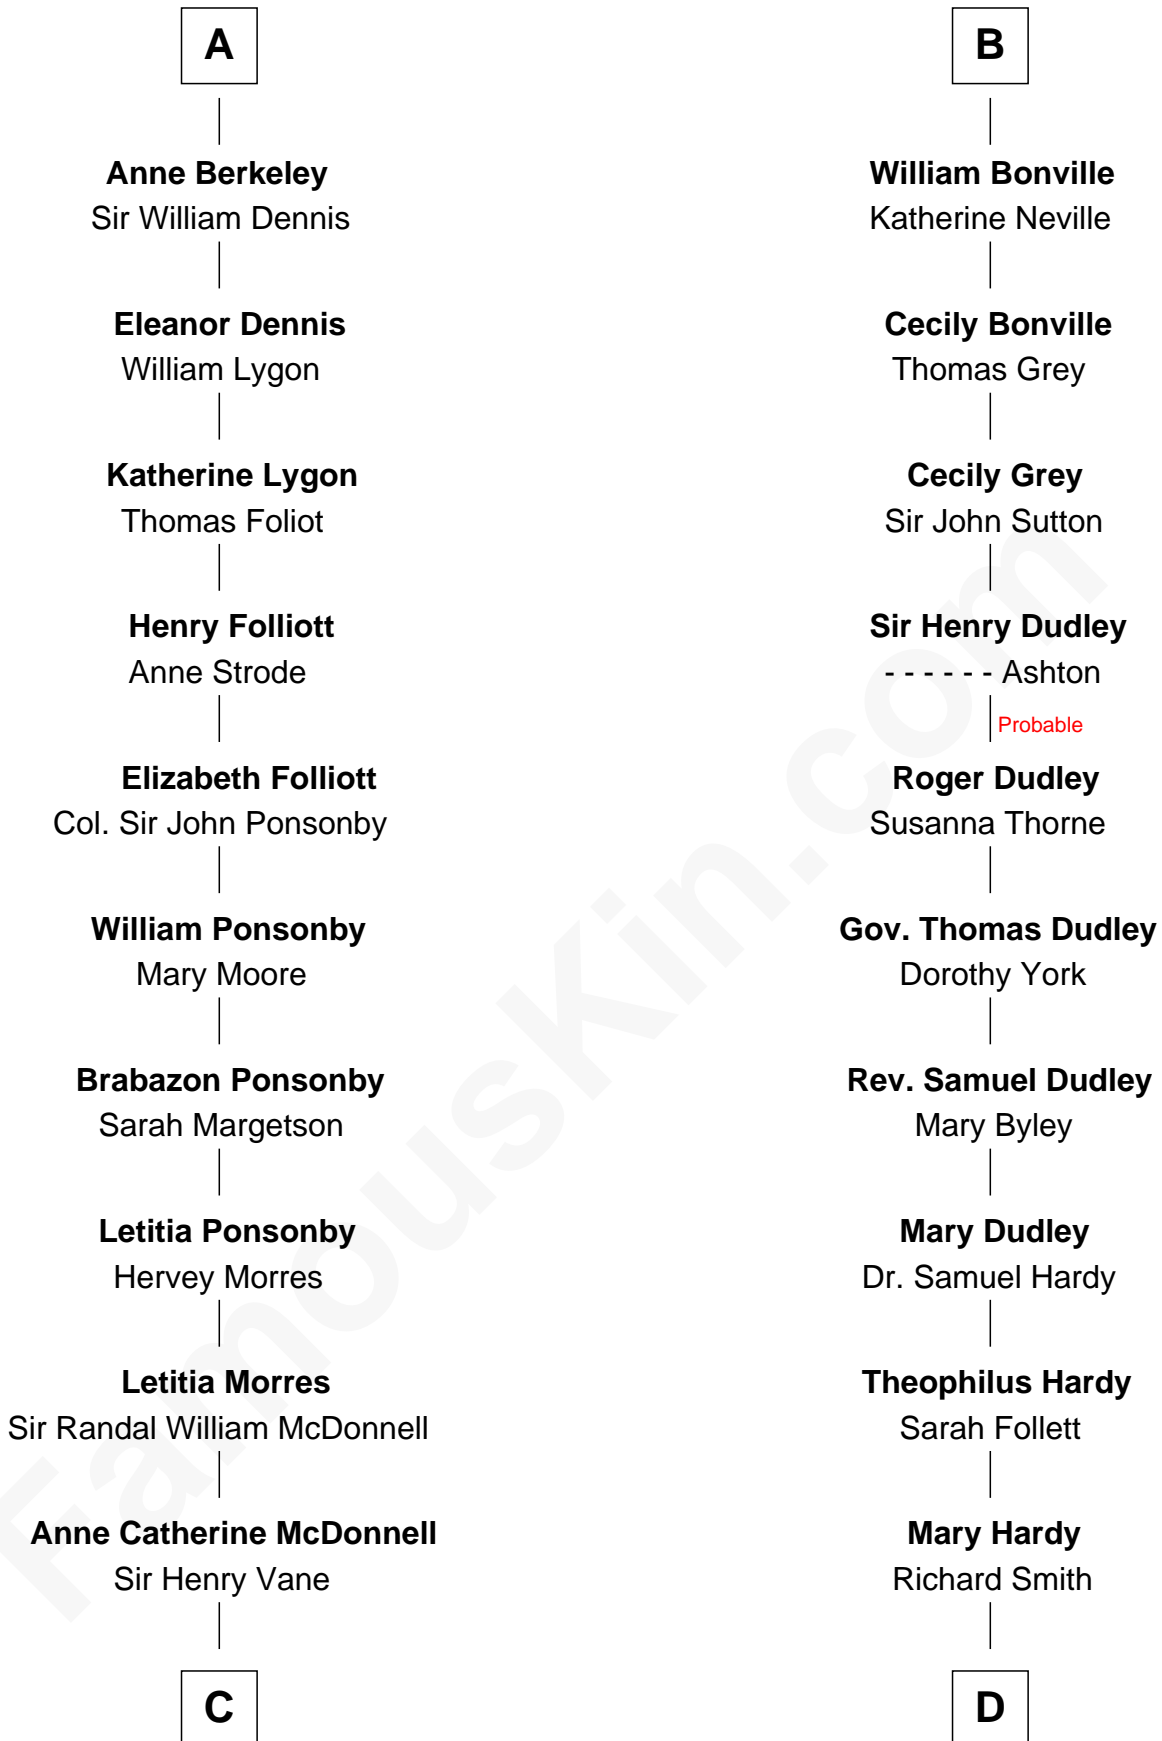

FamousKin.com

Relationship Chart of

Sir Winston Churchill

Prime Minister of the United Kingdom

20th cousin 1 time removed of

Dr. H. H. Holmes

Serial Killer aka "Devil in the White City"

C

Frances Anne Emily Vane-Tempest

Sir Charles William Stewart

Frances Anne Emily Vane

Sir John Winston Spencer-Churchill

Randolph Henry Spencer-Churchill

Jeanette Jerome

Sir Winston Churchill

Prime Minister of the United Kingdom