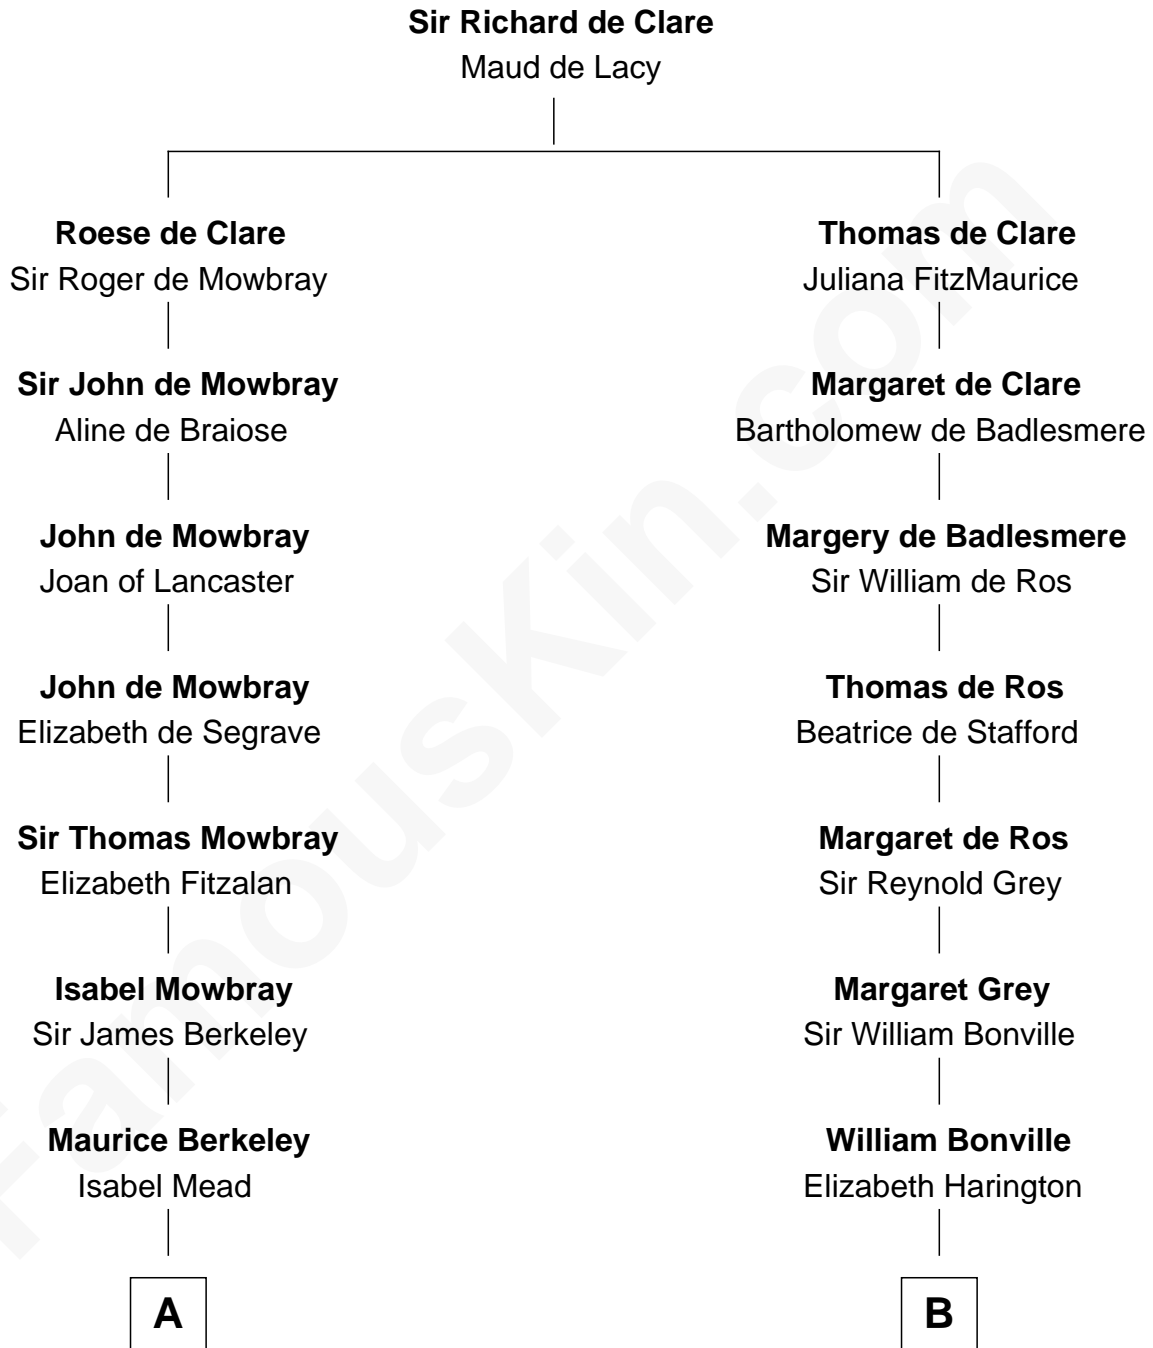

FamousKin.com

Relationship Chart of

Sir Winston Churchill

Prime Minister of the United Kingdom

20th cousin 1 time removed of

Dr. H. H. Holmes

Serial Killer aka "Devil in the White City"

C

Frances Anne Emily Vane-Tempest

Sir Charles William Stewart

Frances Anne Emily Vane

Sir John Winston Spencer-Churchill

Randolph Henry Spencer-Churchill

Jeanette Jerome

Sir Winston Churchill

Prime Minister of the United Kingdom