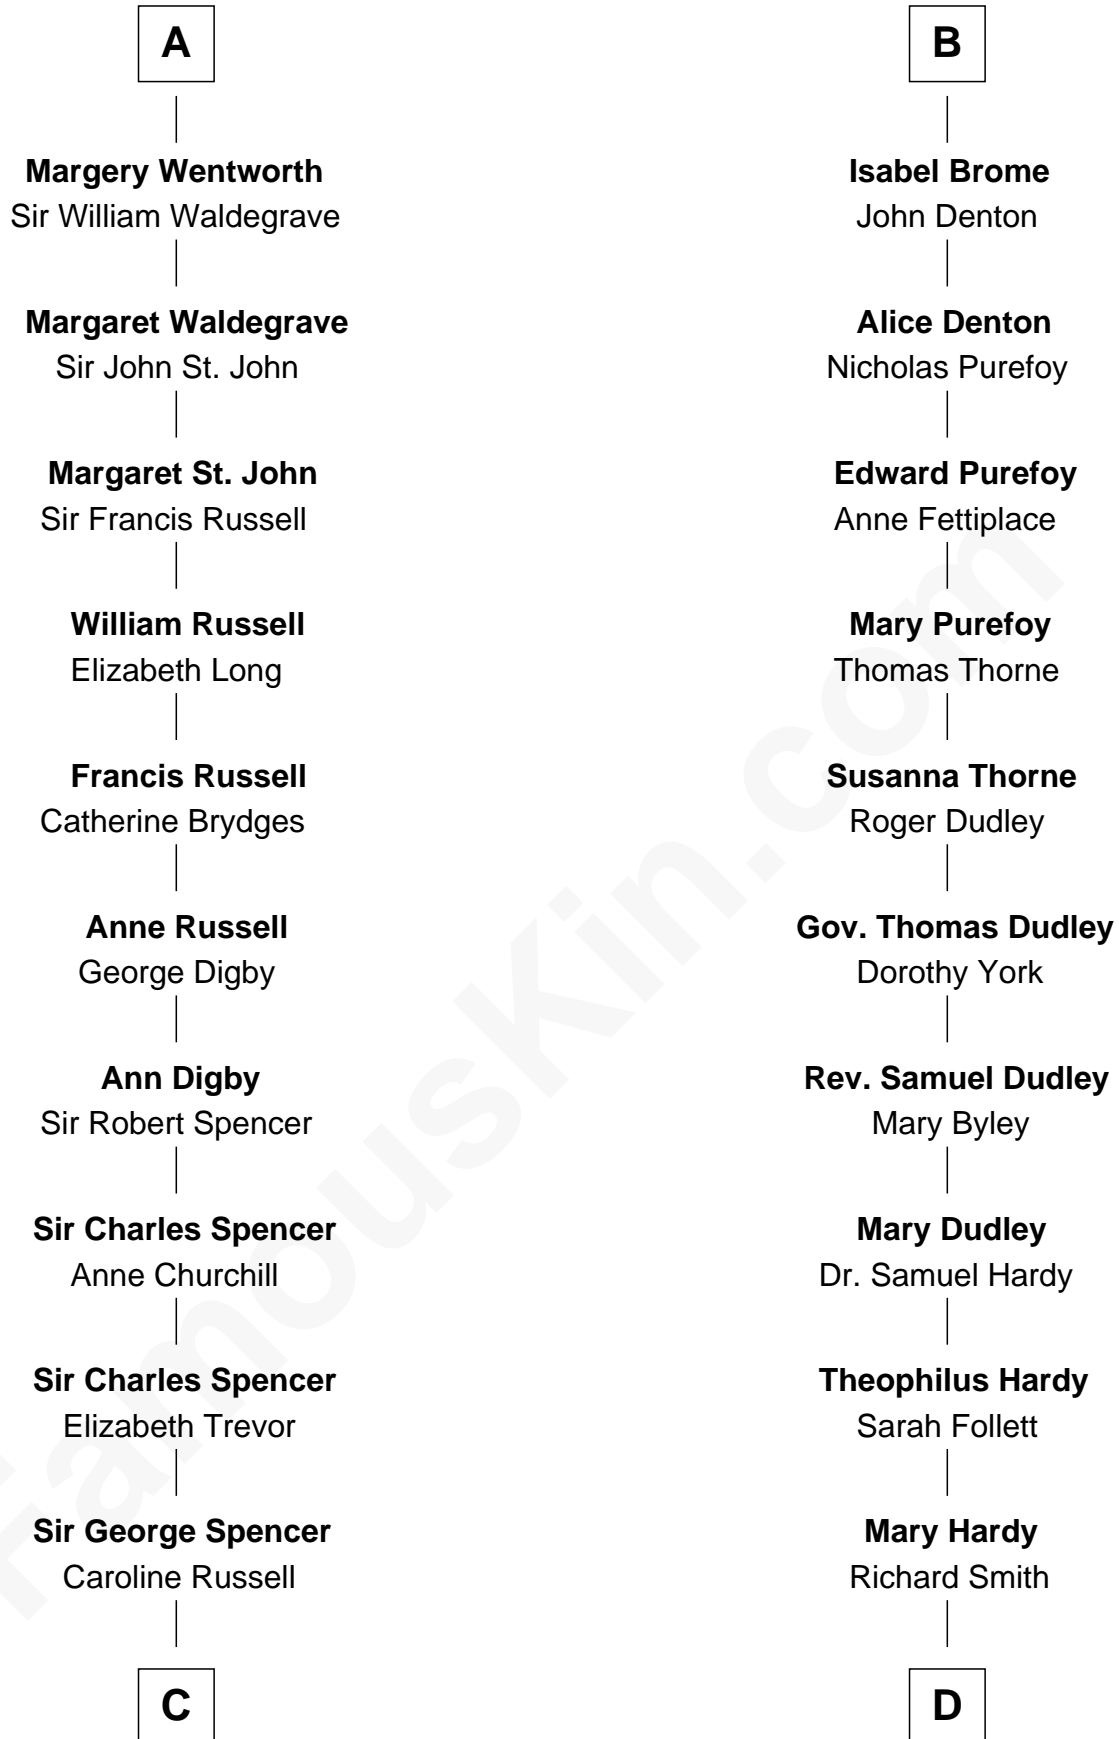

FamousKin.com

Relationship Chart of

Sir Winston Churchill

Prime Minister of the United Kingdom

21st cousin of

Dr. H. H. Holmes

Serial Killer aka "Devil in the White City"

Richard Plantagenet

C

George Spencer
Susan Stewart

Sir George Spencer-Churchill
Jane Stewart

Sir John Winston Spencer-Churchill
Frances Anne Emily Vane

Randolph Henry Spencer-Churchill
Jeanette Jerome

Sir Winston Churchill
Prime Minister of the United Kingdom

D

Sarah Smith
Edward Scribner Mudgett

Samuel Mudgett
Mary Morrill

Scribner Mudgett
Nancy Prescott

Levi Horton Mudgett
Theodate Page Price

Dr. H. H. Holmes
Serial Killer Dr. H. H. Holmes

FamousKin.com