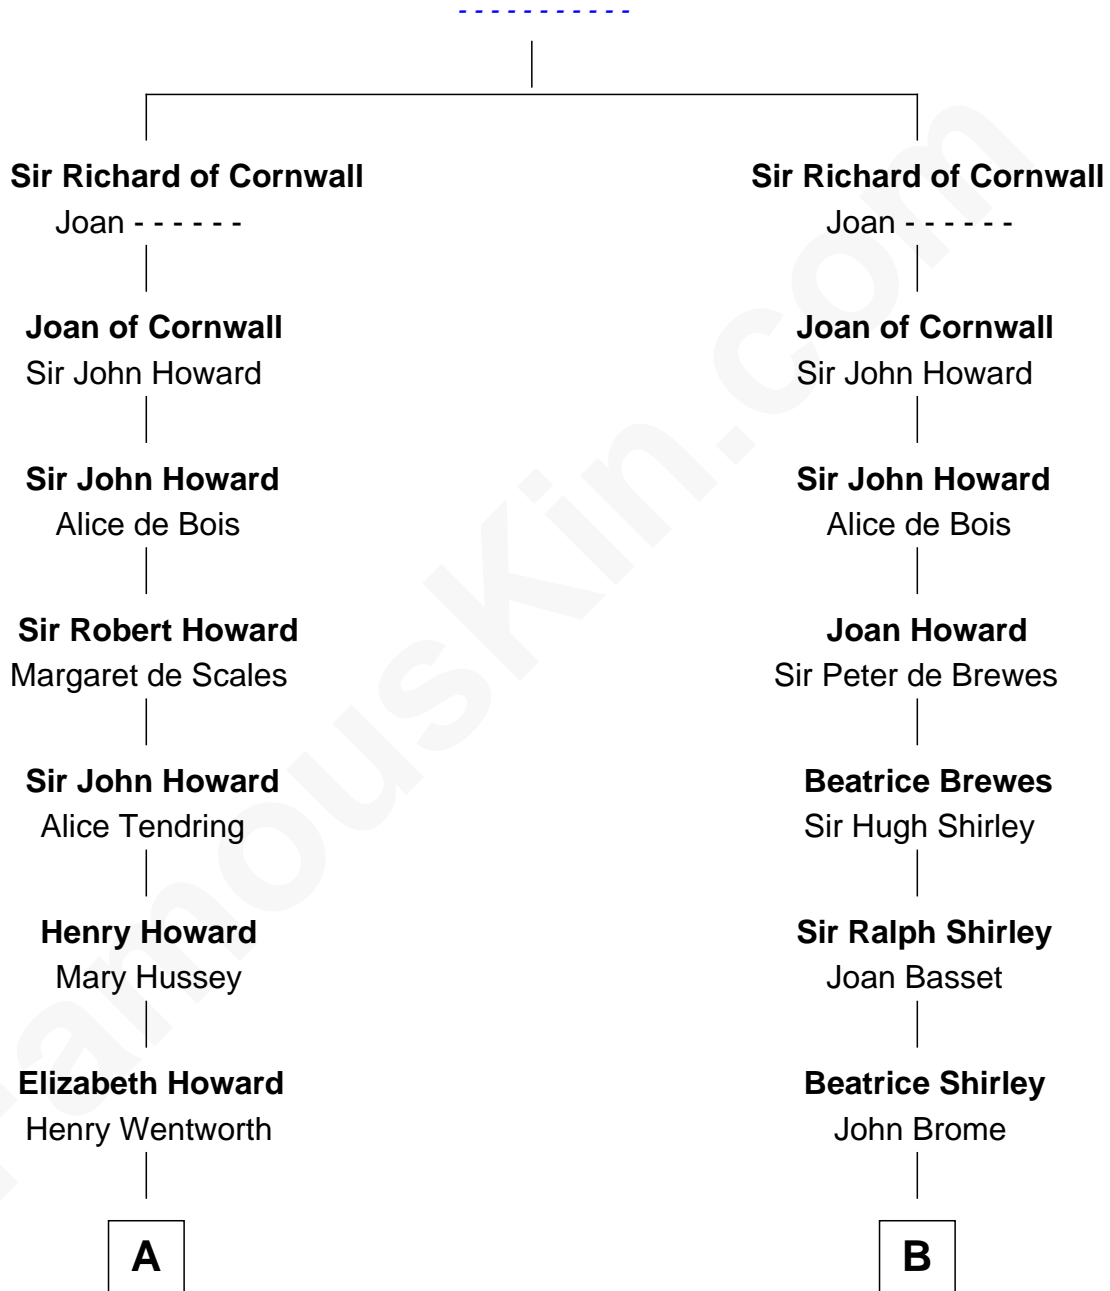

FamousKin.com

Relationship Chart of

Sir Winston Churchill

Prime Minister of the United Kingdom

21st cousin of

Dr. H. H. Holmes

Serial Killer aka "Devil in the White City"

Richard Plantagenet

C

George Spencer
Susan Stewart

Sir George Spencer-Churchill
Jane Stewart

Sir John Winston Spencer-Churchill
Frances Anne Emily Vane

Randolph Henry Spencer-Churchill
Jeanette Jerome

Sir Winston Churchill
Prime Minister of the United Kingdom

D

Sarah Smith
Edward Scribner Mudgett

Samuel Mudgett
Mary Morrill

Scribner Mudgett
Nancy Prescott

Levi Horton Mudgett
Theodate Page Price

Dr. H. H. Holmes
Serial Killer Dr. H. H. Holmes

FamousKin.com