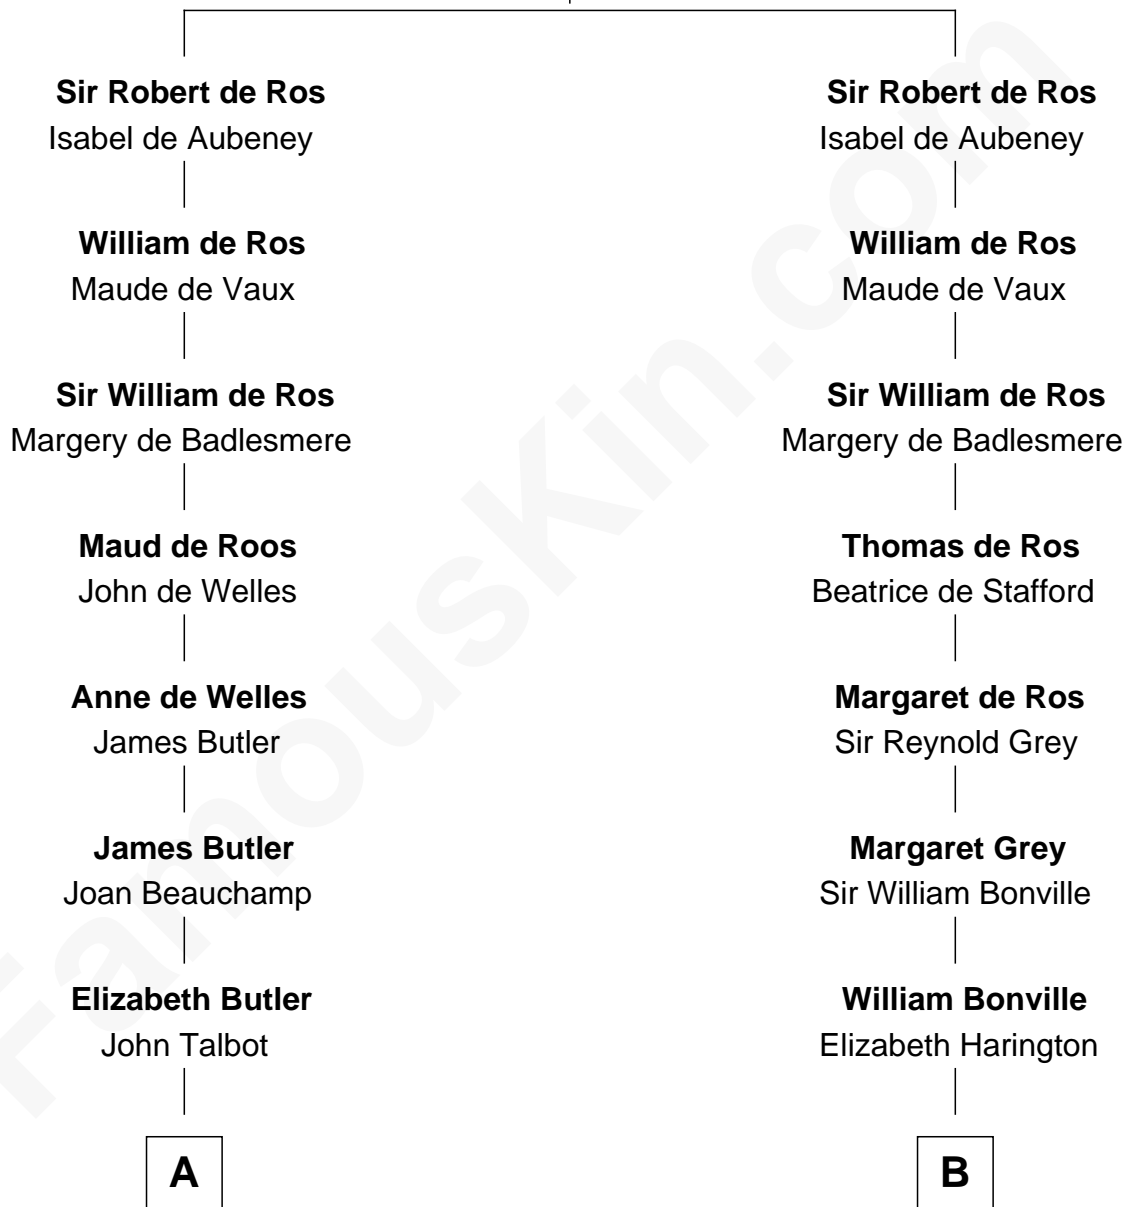

FamousKin.com

Relationship Chart of

Sir Winston Churchill

Prime Minister of the United Kingdom

21st cousin of

Dr. H. H. Holmes

Serial Killer aka "Devil in the White City"

Sir William de Ros

Lucy FitzPiers

C

George Spencer
Susan Stewart

Sir George Spencer-Churchill
Jane Stewart

Sir John Winston Spencer-Churchill
Frances Anne Emily Vane

Randolph Henry Spencer-Churchill
Jeanette Jerome

Sir Winston Churchill
Prime Minister of the United Kingdom

D

Sarah Smith
Edward Scribner Mudgett

Samuel Mudgett
Mary Morrill

Scribner Mudgett
Nancy Prescott

Levi Horton Mudgett
Theodate Page Price

Dr. H. H. Holmes
Serial Killer Dr. H. H. Holmes

FamousKin.com