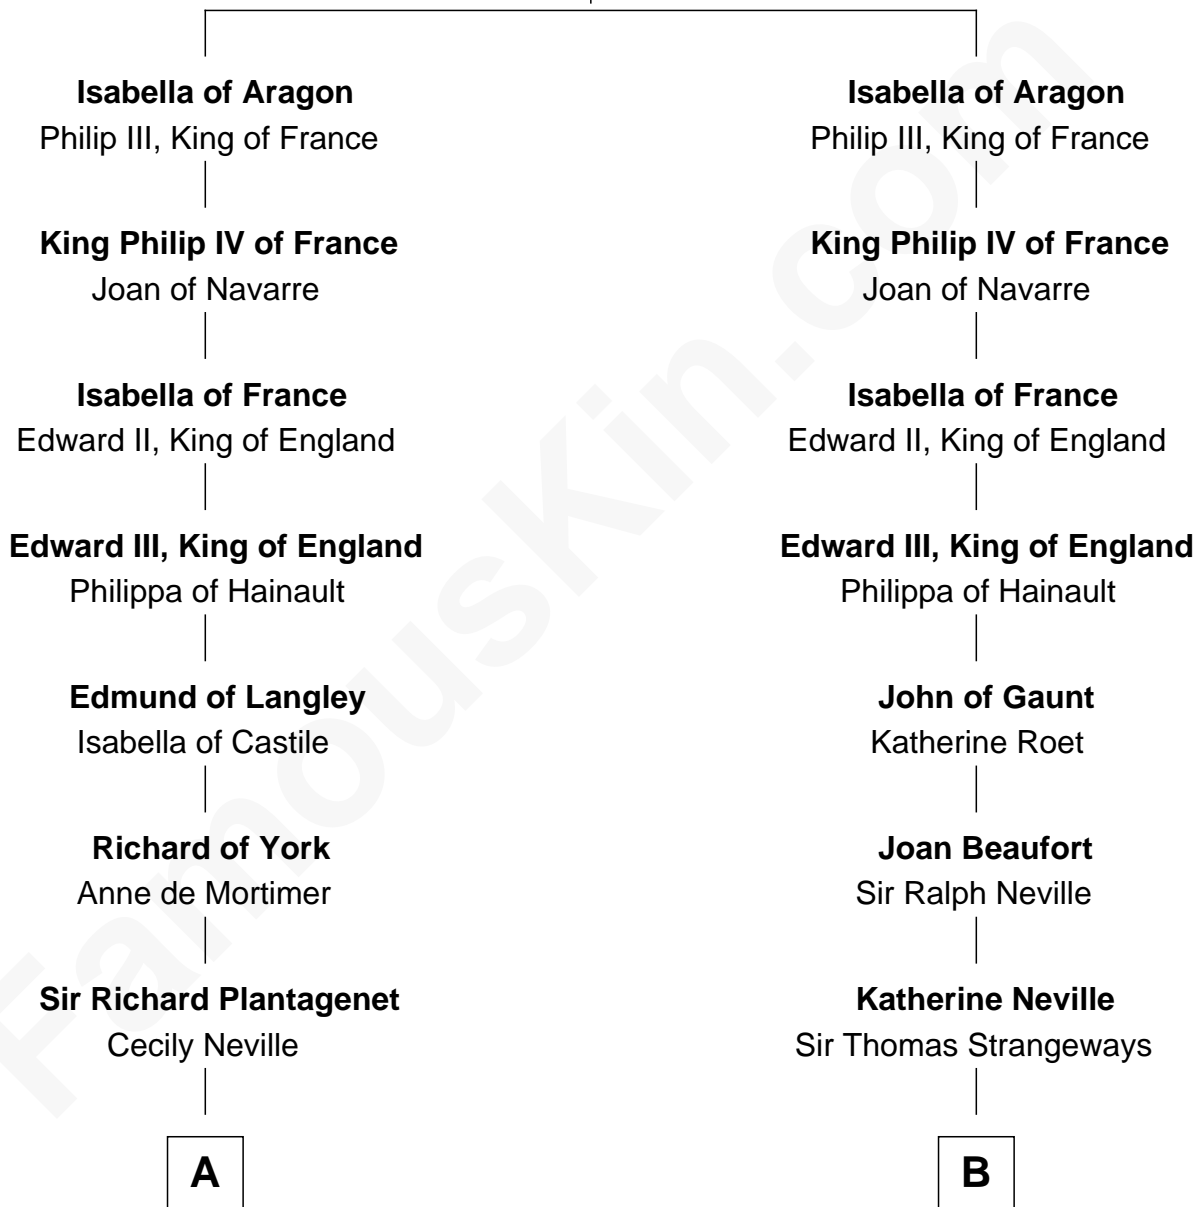

FamousKin.com

Relationship Chart of

Sir Winston Churchill

Prime Minister of the United Kingdom

21st cousin of

Dr. H. H. Holmes

Serial Killer aka "Devil in the White City"

James I, King of Aragon

Yolanda of Hungary

C

Jane Paget
George Stewart

Jane Stewart
Sir George Spencer-Churchill

Sir John Winston Spencer-Churchill
Frances Anne Emily Vane

Randolph Henry Spencer-Churchill
Jeanette Jerome

Sir Winston Churchill
Prime Minister of the United Kingdom

D

Sarah Smith
Edward Scribner Mudgett

Samuel Mudgett
Mary Morrill

Scribner Mudgett
Nancy Prescott

Levi Horton Mudgett
Theodate Page Price

Dr. H. H. Holmes
Serial Killer Dr. H. H. Holmes

FamousKin.com