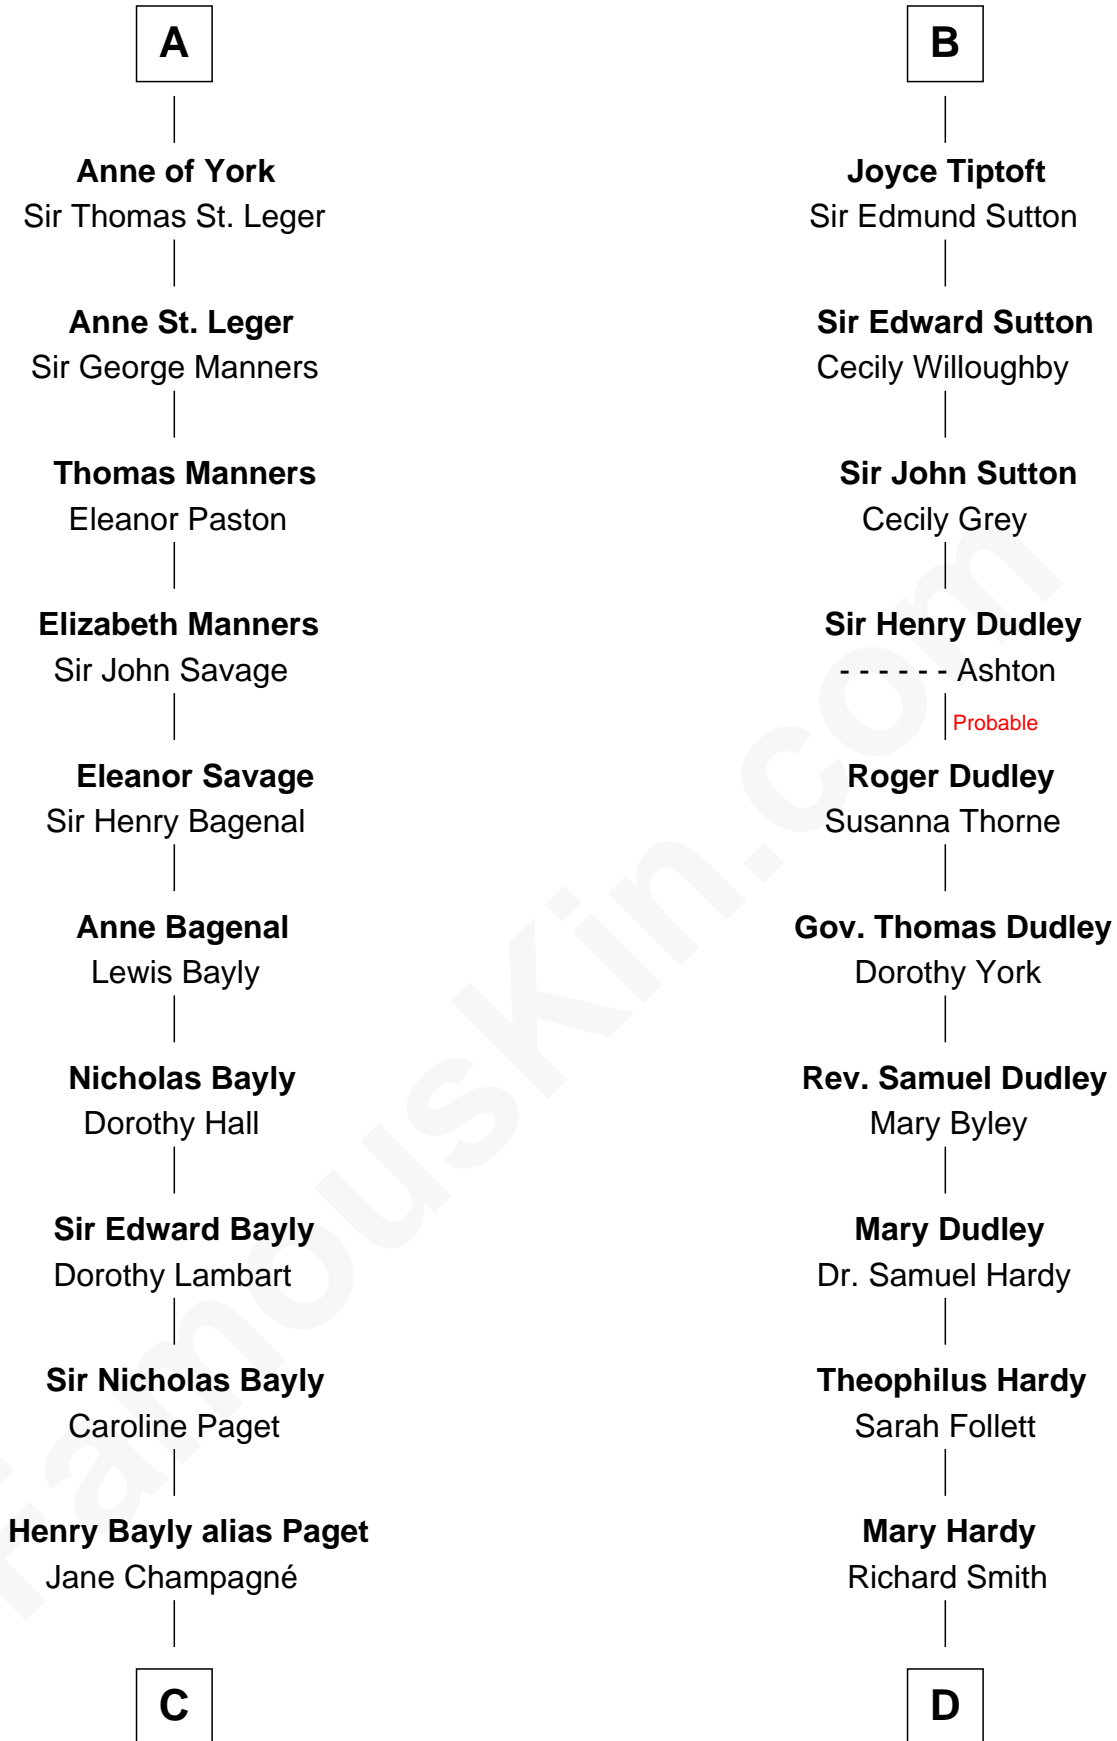

FamousKin.com

Relationship Chart of

Sir Winston Churchill

Prime Minister of the United Kingdom

21st cousin of

Dr. H. H. Holmes

Serial Killer aka "Devil in the White City"

C

Jane Paget
George Stewart

Jane Stewart
Sir George Spencer-Churchill

Sir John Winston Spencer-Churchill
Frances Anne Emily Vane

Randolph Henry Spencer-Churchill
Jeanette Jerome

Sir Winston Churchill
Prime Minister of the United Kingdom

D

Sarah Smith
Edward Scribner Mudgett

Samuel Mudgett
Mary Morrill

Scribner Mudgett
Nancy Prescott

Levi Horton Mudgett
Theodate Page Price

Dr. H. H. Holmes
Serial Killer Dr. H. H. Holmes

FamousKin.com