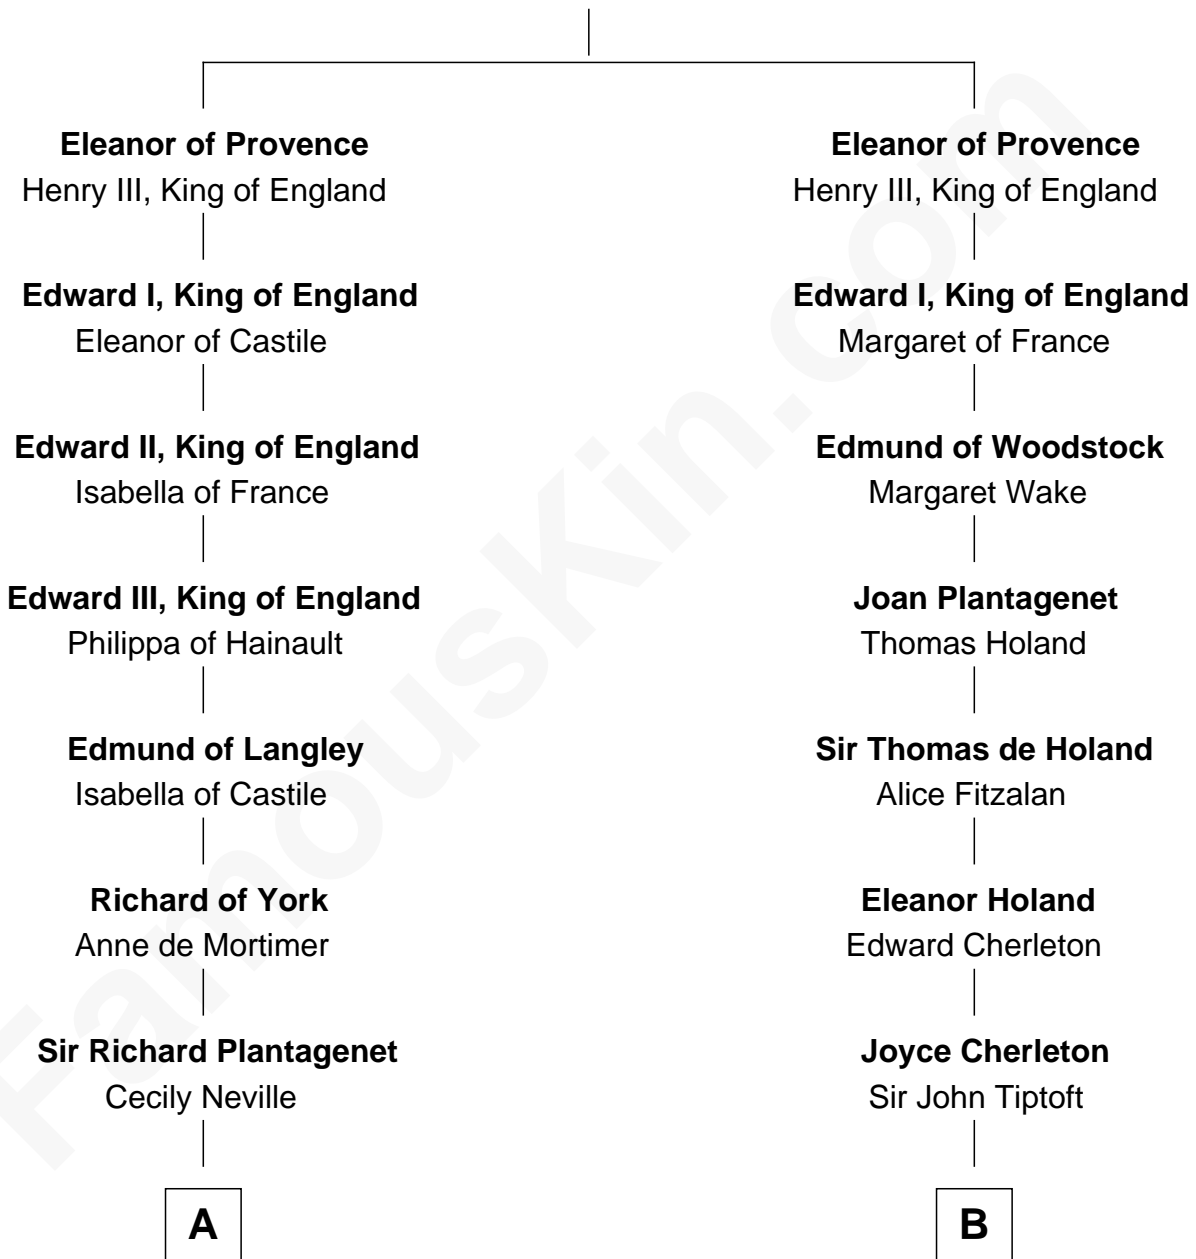

## Relationship Chart of

### Sir Winston Churchill

Prime Minister of the United Kingdom

21st cousin of

**Dr. H. H. Holmes**

Serial Killer aka "Devil in the White City"

**Ramon Berenguer IV of Provence**

Beatrice of Savoy

**C**

**Jane Paget**  
George Stewart

**Jane Stewart**  
Sir George Spencer-Churchill

**Sir John Winston Spencer-Churchill**  
Frances Anne Emily Vane

**Randolph Henry Spencer-Churchill**  
Jeanette Jerome

**Sir Winston Churchill**  
*Prime Minister of the United Kingdom*

**D**

**Sarah Smith**  
Edward Scribner Mudgett

**Samuel Mudgett**  
Mary Morrill

**Scribner Mudgett**  
Nancy Prescott

**Levi Horton Mudgett**  
Theodate Page Price

**Dr. H. H. Holmes**  
*Serial Killer Dr. H. H. Holmes*