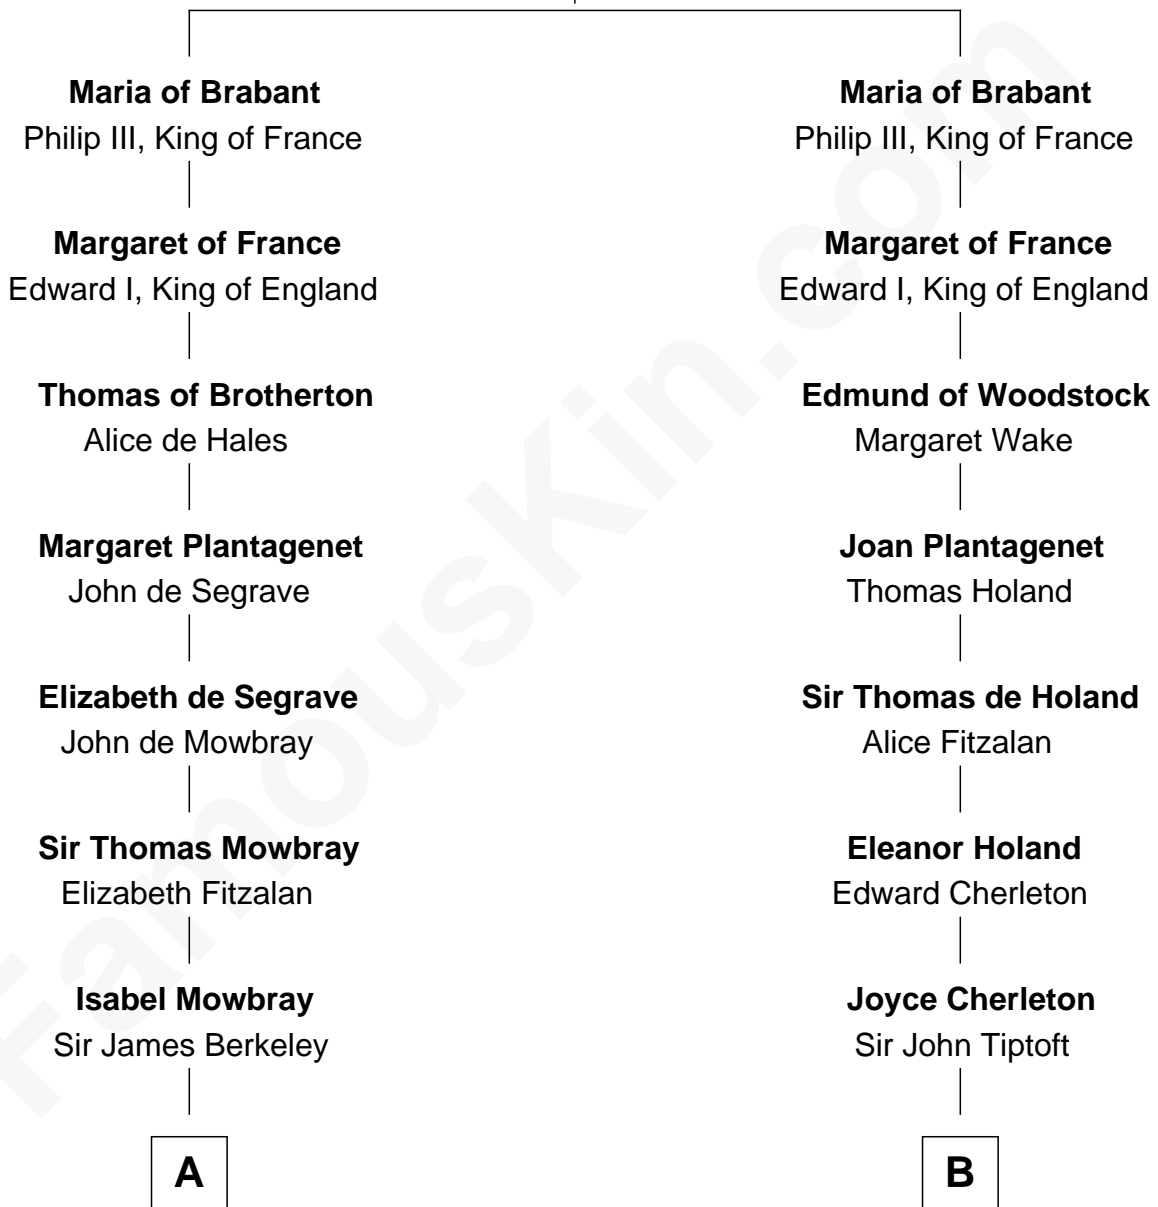

FamousKin.com

Relationship Chart of

Sir Winston Churchill

Prime Minister of the United Kingdom

21st cousin of

Dr. H. H. Holmes

Serial Killer aka "Devil in the White City"

Henry III, Duke of Brabant

Adelaide of Burgundy

C

Anne Catherine McDonnell

Sir Henry Vane

Frances Anne Emily Vane-Tempest

Sir Charles William Stewart

Frances Anne Emily Vane

Sir John Winston Spencer-Churchill

Randolph Henry Spencer-Churchill

Jeanette Jerome

Sir Winston Churchill

Prime Minister of the United Kingdom

D

Sarah Smith

Edward Scribner Mudgett

Samuel Mudgett