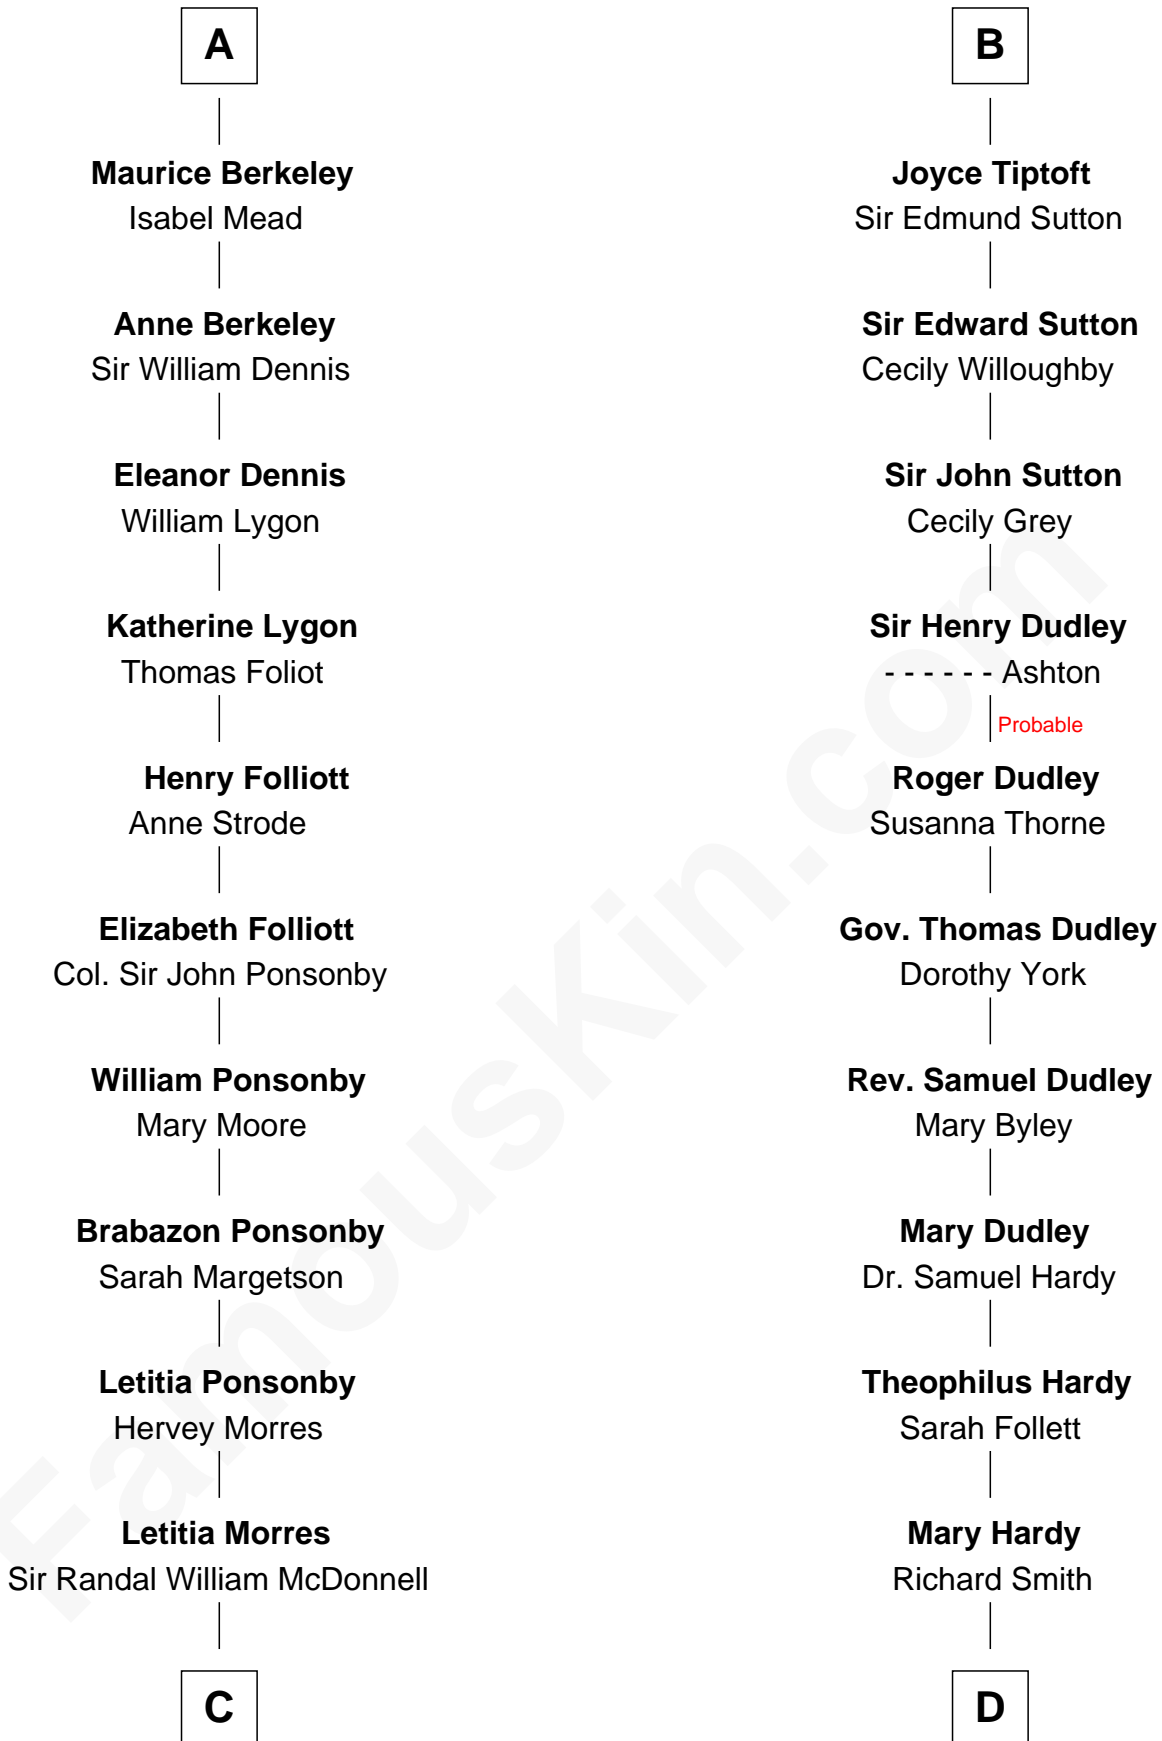

FamousKin.com

Relationship Chart of

Sir Winston Churchill

Prime Minister of the United Kingdom

21st cousin of

Dr. H. H. Holmes

Serial Killer aka "Devil in the White City"

Henry III, Duke of Brabant

Adelaide of Burgundy

C

Anne Catherine McDonnell

Sir Henry Vane

Frances Anne Emily Vane-Tempest

Sir Charles William Stewart

Frances Anne Emily Vane

Sir John Winston Spencer-Churchill

Randolph Henry Spencer-Churchill

Jeanette Jerome

Sir Winston Churchill

Prime Minister of the United Kingdom

D

Sarah Smith

Edward Scribner Mudgett

Samuel Mudgett

Mary Morrill

Scribner Mudgett

Nancy Prescott

Levi Horton Mudgett

Theodate Page Price

Dr. H. H. Holmes

Serial Killer Dr. H. H. Holmes