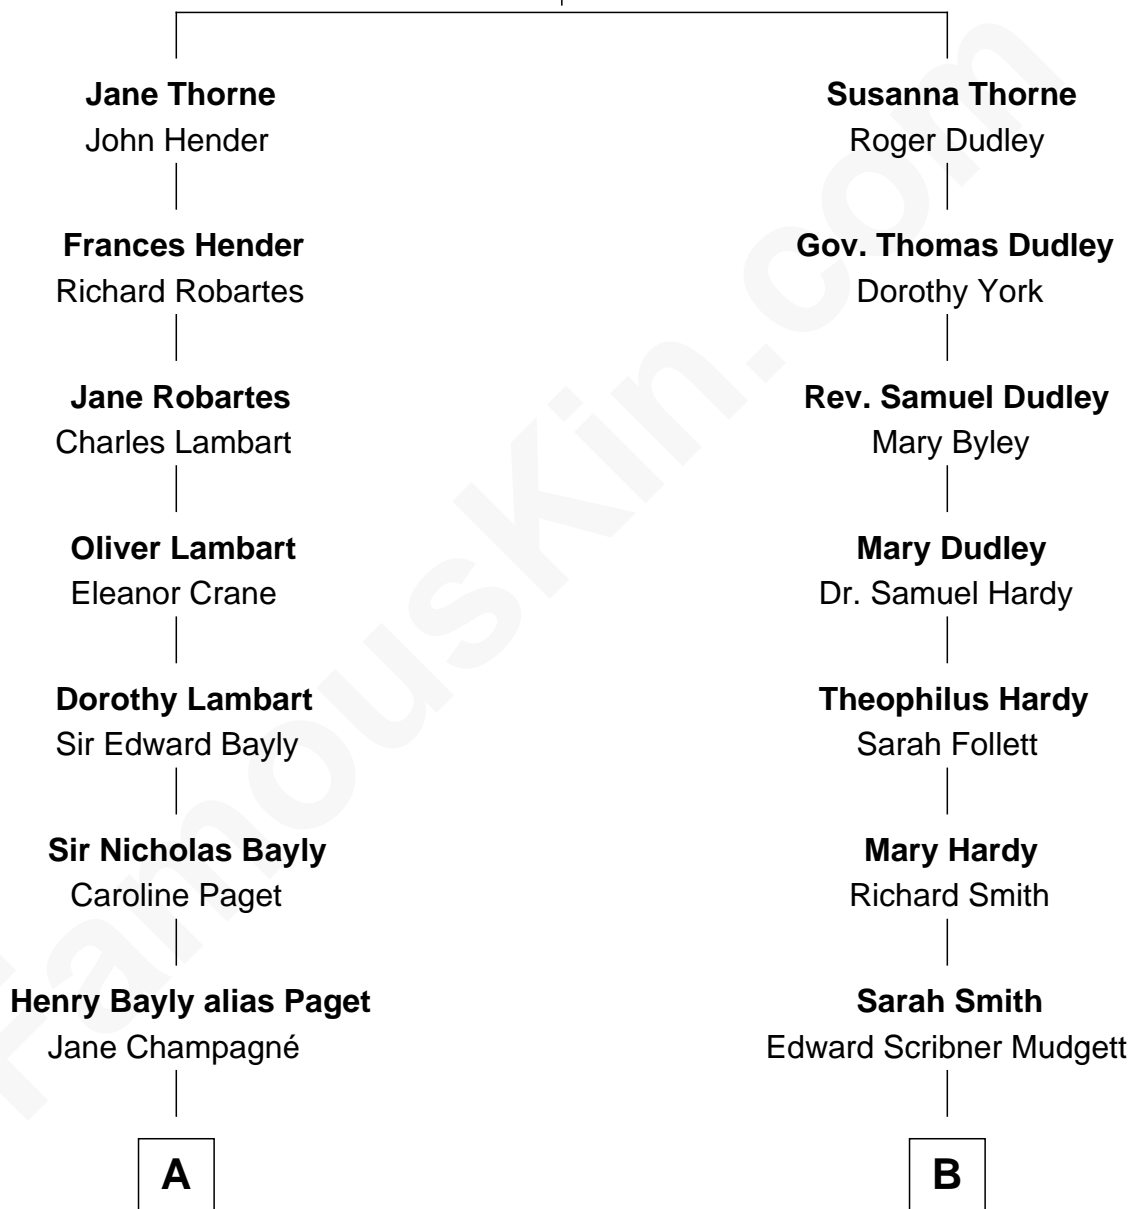

FamousKin.com

Relationship Chart of

Sir Winston Churchill

Prime Minister of the United Kingdom

10th cousin 1 time removed of

Dr. H. H. Holmes

Serial Killer aka "Devil in the White City"

Thomas Thorne

Mary Purefoy

A

Jane Paget
George Stewart

Jane Stewart
Sir George Spencer-Churchill

Sir John Winston Spencer-Churchill
Frances Anne Emily Vane

Randolph Henry Spencer-Churchill
Jeanette Jerome

Sir Winston Churchill
Prime Minister of the United Kingdom

B

Samuel Mudgett
Mary Morrill

Scribner Mudgett
Nancy Prescott

Levi Horton Mudgett
Theodate Page Price

Dr. H. H. Holmes
Serial Killer Dr. H. H. Holmes