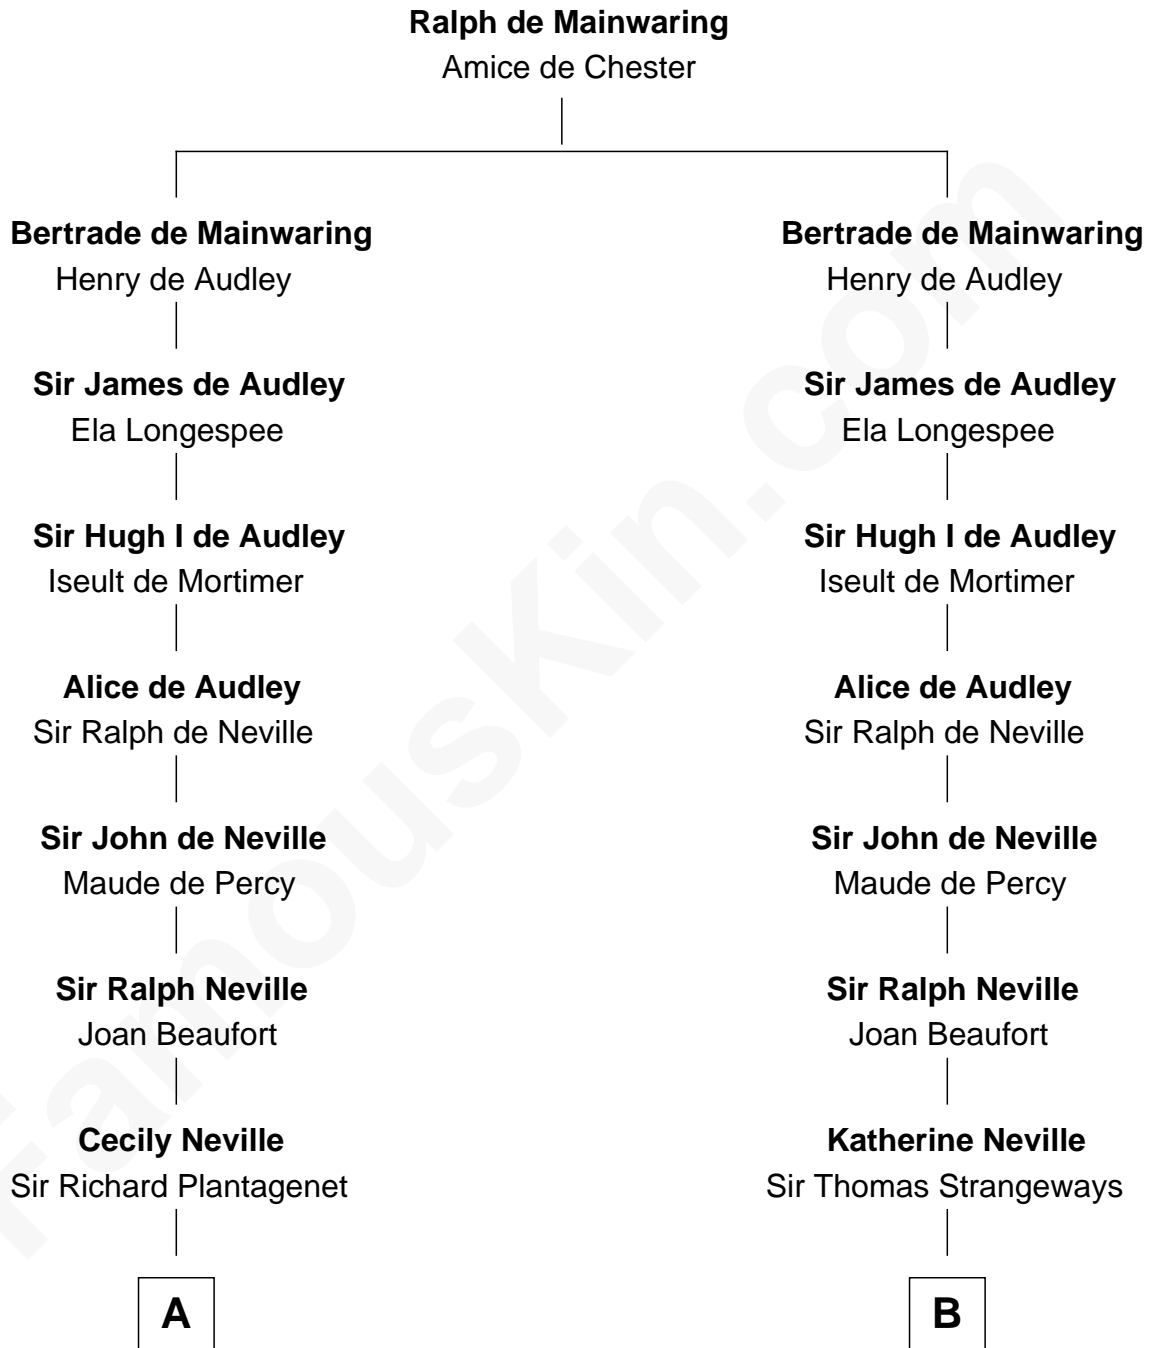

FamousKin.com

Relationship Chart of

Sir Winston Churchill

Prime Minister of the United Kingdom

21st cousin of

Dr. H. H. Holmes

Serial Killer aka "Devil in the White City"

C

Jane Paget
George Stewart

Jane Stewart
Sir George Spencer-Churchill

Sir John Winston Spencer-Churchill
Frances Anne Emily Vane

Randolph Henry Spencer-Churchill
Jeanette Jerome

Sir Winston Churchill
Prime Minister of the United Kingdom

D

Sarah Smith
Edward Scribner Mudgett

Samuel Mudgett
Mary Morrill

Scribner Mudgett
Nancy Prescott

Levi Horton Mudgett
Theodate Page Price

Dr. H. H. Holmes
Serial Killer Dr. H. H. Holmes

FamousKin.com