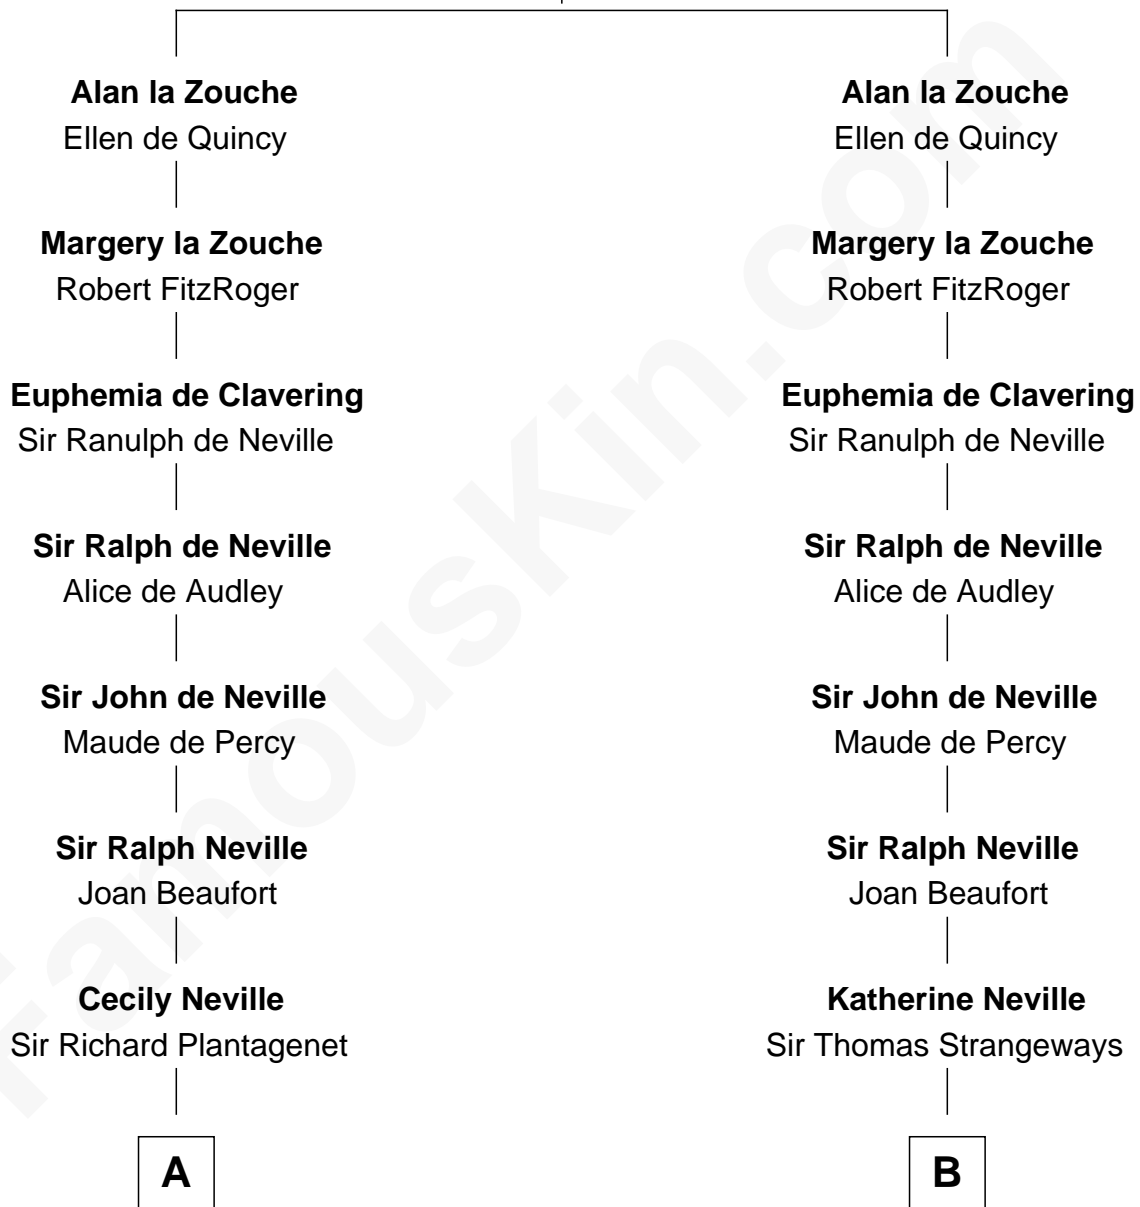

FamousKin.com

Relationship Chart of

Sir Winston Churchill

Prime Minister of the United Kingdom

21st cousin of

Dr. H. H. Holmes

Serial Killer aka "Devil in the White City"

Roger la Zouche

Margaret Biset

C

Jane Paget
George Stewart

Jane Stewart
Sir George Spencer-Churchill

Sir John Winston Spencer-Churchill
Frances Anne Emily Vane

Randolph Henry Spencer-Churchill
Jeanette Jerome

Sir Winston Churchill
Prime Minister of the United Kingdom

D

Sarah Smith
Edward Scribner Mudgett

Samuel Mudgett
Mary Morrill

Scribner Mudgett
Nancy Prescott

Levi Horton Mudgett
Theodate Page Price

Dr. H. H. Holmes
Serial Killer Dr. H. H. Holmes

FamousKin.com