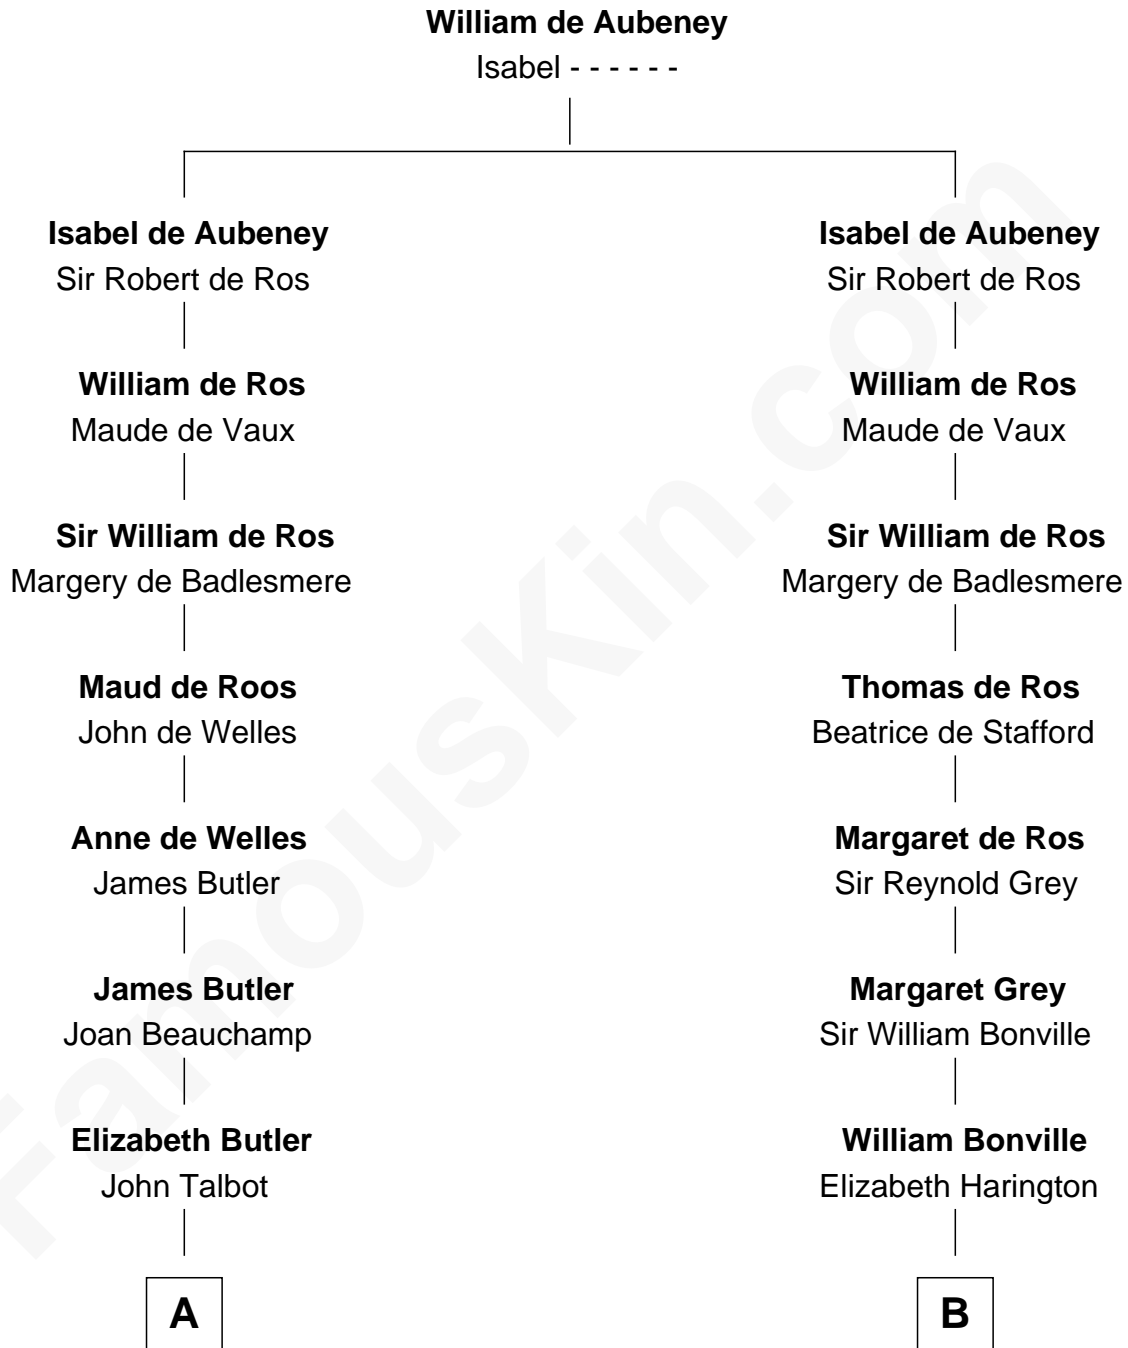

FamousKin.com

Relationship Chart of

Sir Winston Churchill

Prime Minister of the United Kingdom

21st cousin of

Dr. H. H. Holmes

Serial Killer aka "Devil in the White City"

C

George Spencer
Susan Stewart

Sir George Spencer-Churchill
Jane Stewart

Sir John Winston Spencer-Churchill
Frances Anne Emily Vane

Randolph Henry Spencer-Churchill
Jeanette Jerome

Sir Winston Churchill
Prime Minister of the United Kingdom

D

Sarah Smith
Edward Scribner Mudgett

Samuel Mudgett
Mary Morrill

Scribner Mudgett
Nancy Prescott

Levi Horton Mudgett
Theodate Page Price

Dr. H. H. Holmes
Serial Killer Dr. H. H. Holmes

FamousKin.com