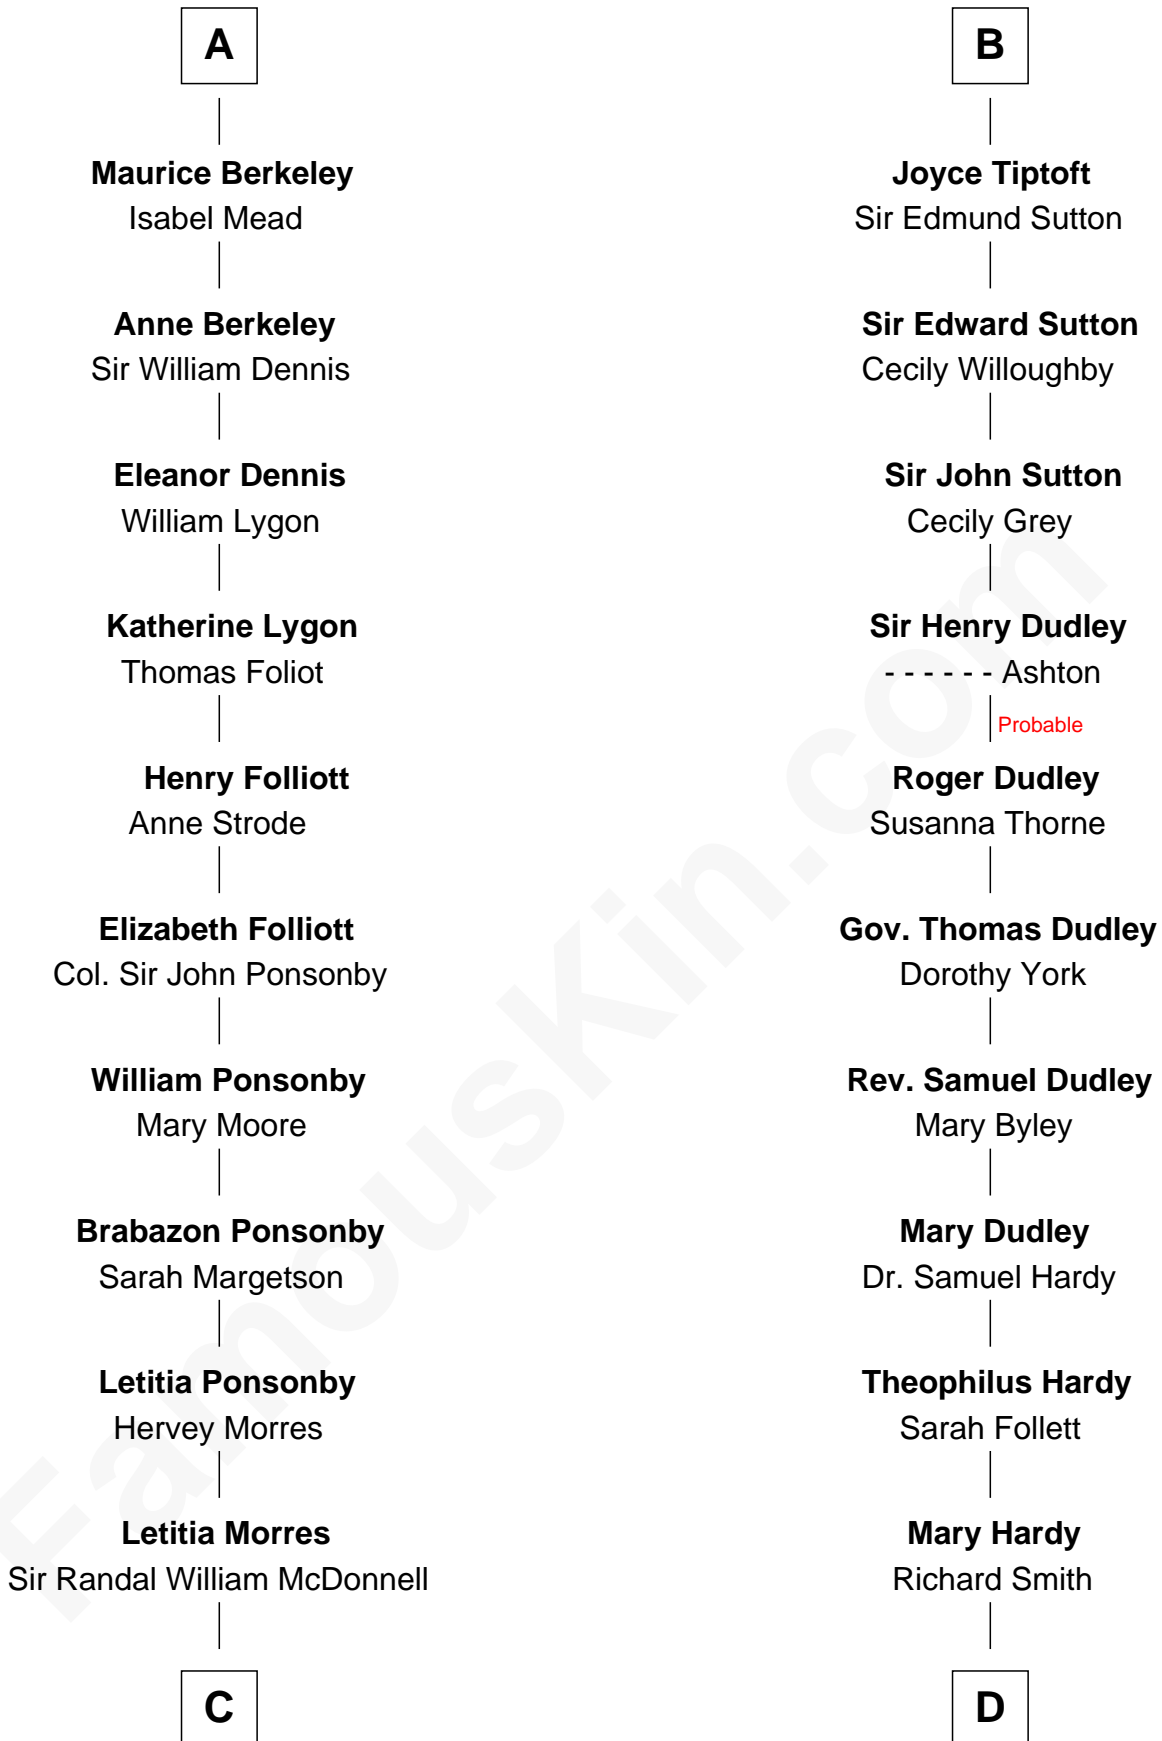

FamousKin.com

Relationship Chart of

Sir Winston Churchill

Prime Minister of the United Kingdom

21st cousin of

Dr. H. H. Holmes

Serial Killer aka "Devil in the White City"

Sir Roger de Mortimer

Maud de Brewes

C

Anne Catherine McDonnell

Sir Henry Vane

Frances Anne Emily Vane-Tempest

Sir Charles William Stewart

Frances Anne Emily Vane

Sir John Winston Spencer-Churchill

Randolph Henry Spencer-Churchill

Jeanette Jerome

Sir Winston Churchill

Prime Minister of the United Kingdom

D

Sarah Smith

Edward Scribner Mudgett

Samuel Mudgett

Mary Morrill

Scribner Mudgett

Nancy Prescott

Levi Horton Mudgett

Theodate Page Price

Dr. H. H. Holmes

Serial Killer Dr. H. H. Holmes