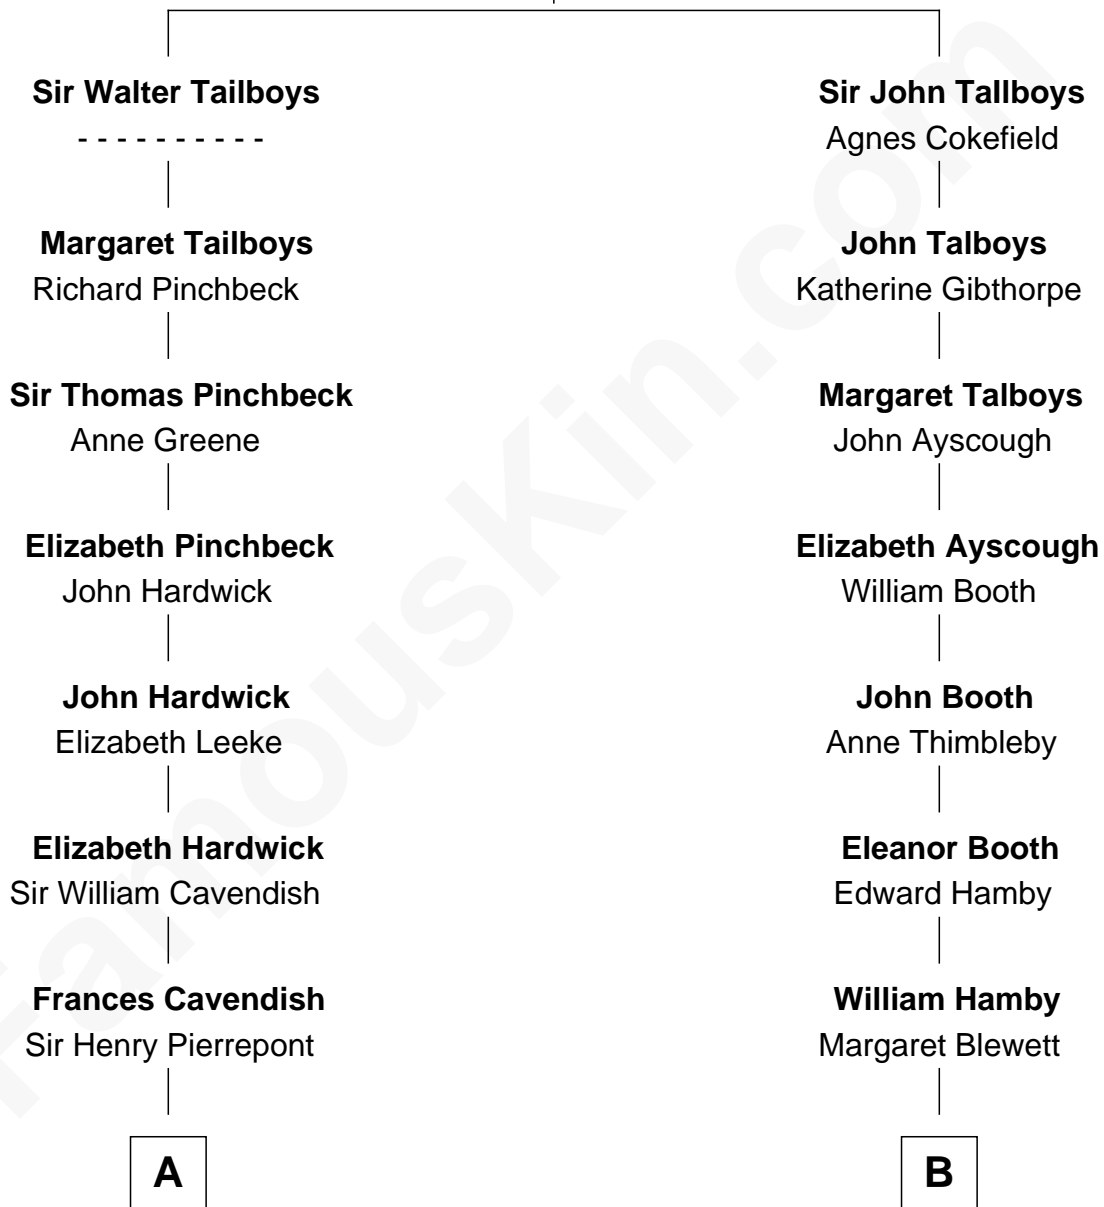

## Relationship Chart of

### Sir Winston Churchill

*Prime Minister of the United Kingdom*

16th cousin 2 times removed of

### Franklin D. Roosevelt

*32nd U.S. President*

**Sir Walter Tailboys**

Margaret - - - - -

**C**

**Randolph Henry Spencer-Churchill**

Jeanette Jerome

**Sir Winston Churchill**