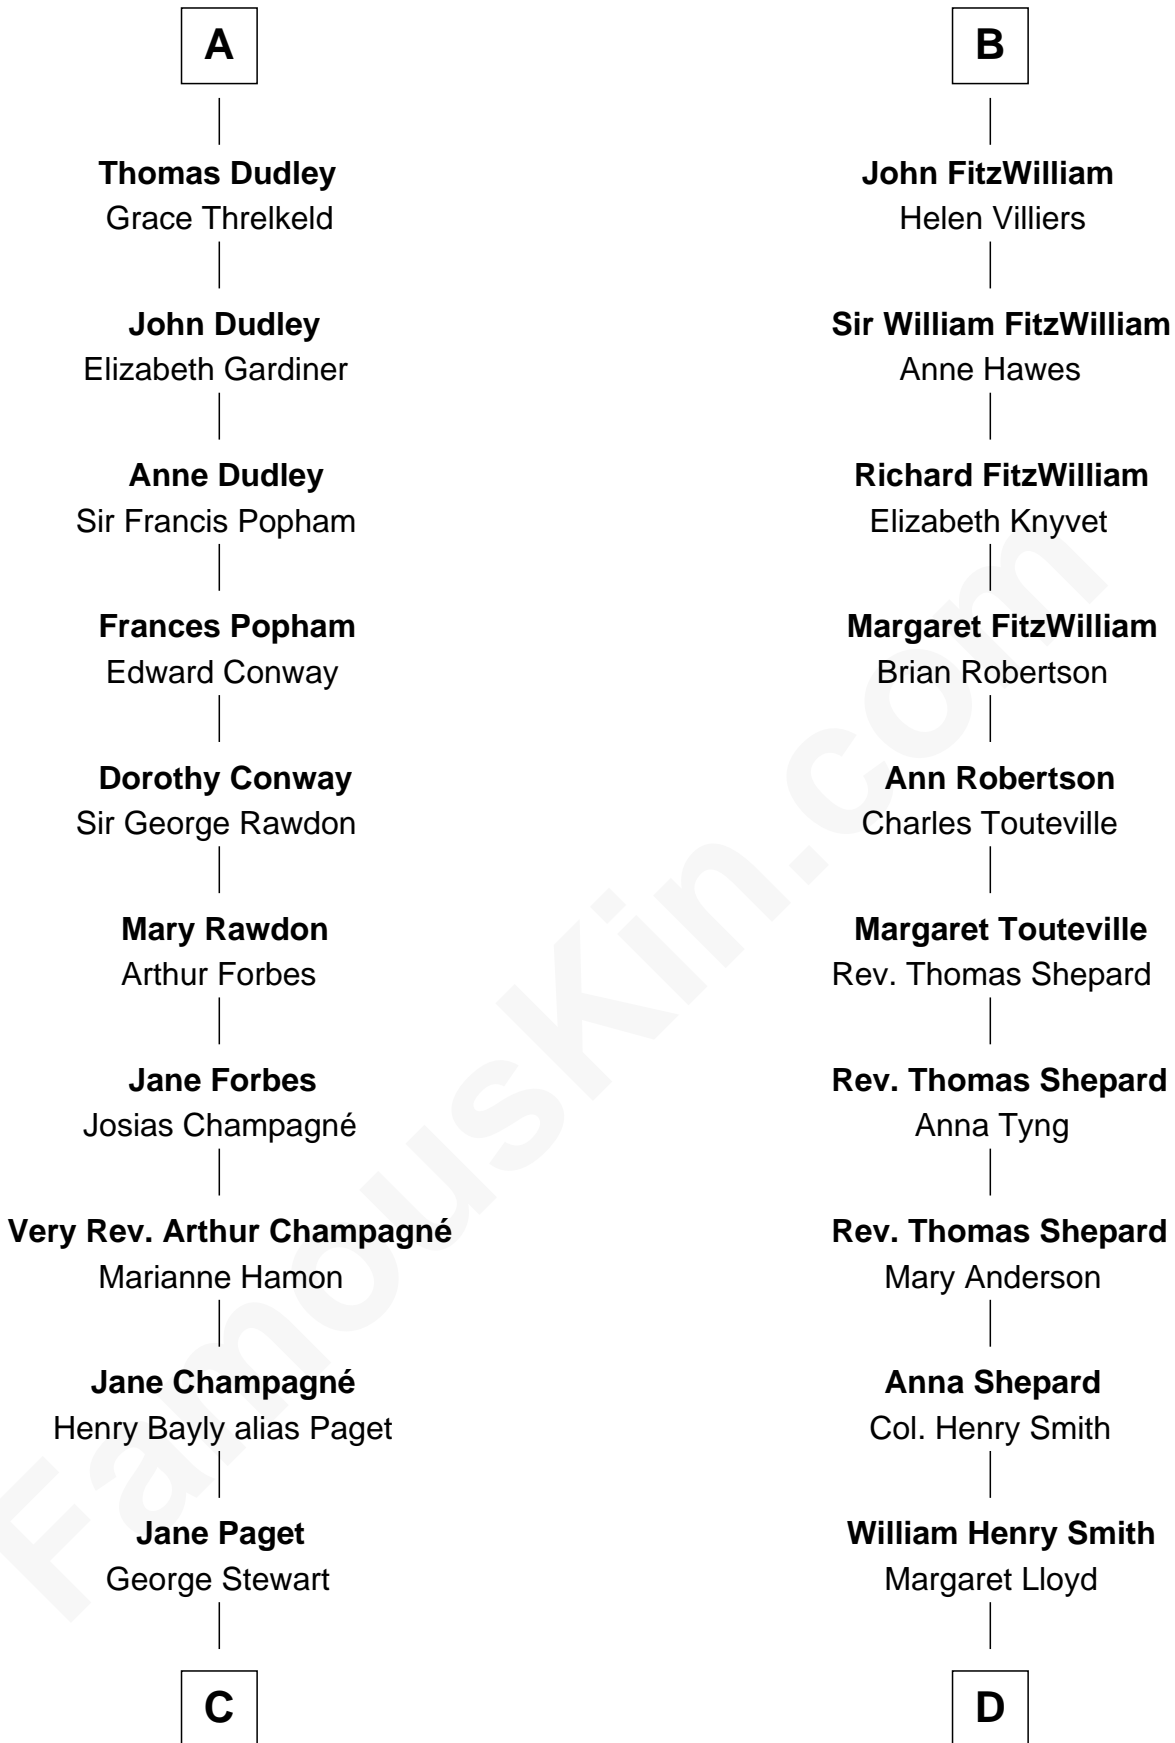

## Relationship Chart of

### Sir Winston Churchill

*Prime Minister of the United Kingdom*

20th cousin 1 time removed of

### Franklin D. Roosevelt

*32nd U.S. President*

**Sir Richard FitzRoy**

Rose de Dover

**C**

**Jane Stewart**  
Sir George Spencer-Churchill

**Sir John Winston Spencer-Churchill**  
Frances Anne Emily Vane

**Randolph Henry Spencer-Churchill**  
Jeanette Jerome

**Sir Winston Churchill**  
*Prime Minister of the United Kingdom*

**D**

**Rebecca Smith**  
John Aspinwall

**John Aspinwall**  
Susan Howland

**Mary Rebecca Aspinwall**  
Isaac Daniel Roosevelt

**James Roosevelt**  
Sara Delano