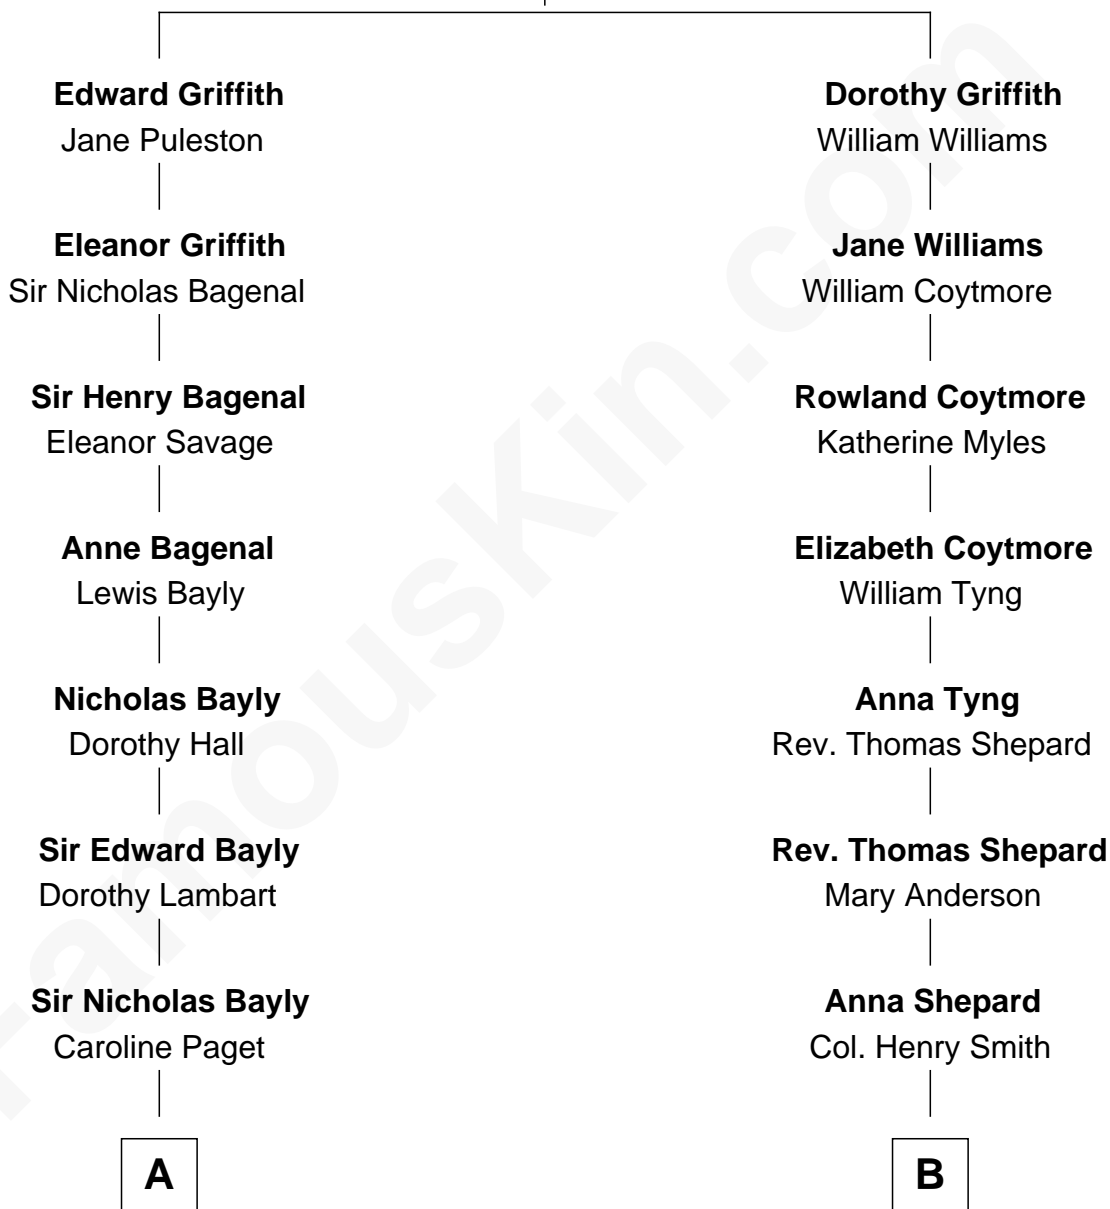

FamousKin.com

Relationship Chart of

Sir Winston Churchill

Prime Minister of the United Kingdom

12th cousin of

Franklin D. Roosevelt

32nd U.S. President

Sir William Griffith

Jane Stradling

A

Henry Bayly alias Paget

Jane Champagné

Jane Paget

George Stewart

Jane Stewart

Sir George Spencer-Churchill

Margaret Lloyd

Rebecca Smith

John Aspinwall

John Aspinwall

Susan Howland

Mary Rebecca Aspinwall

Isaac Daniel Roosevelt

James Roosevelt

Sara Delano

Franklin D. Roosevelt

32nd U.S. President