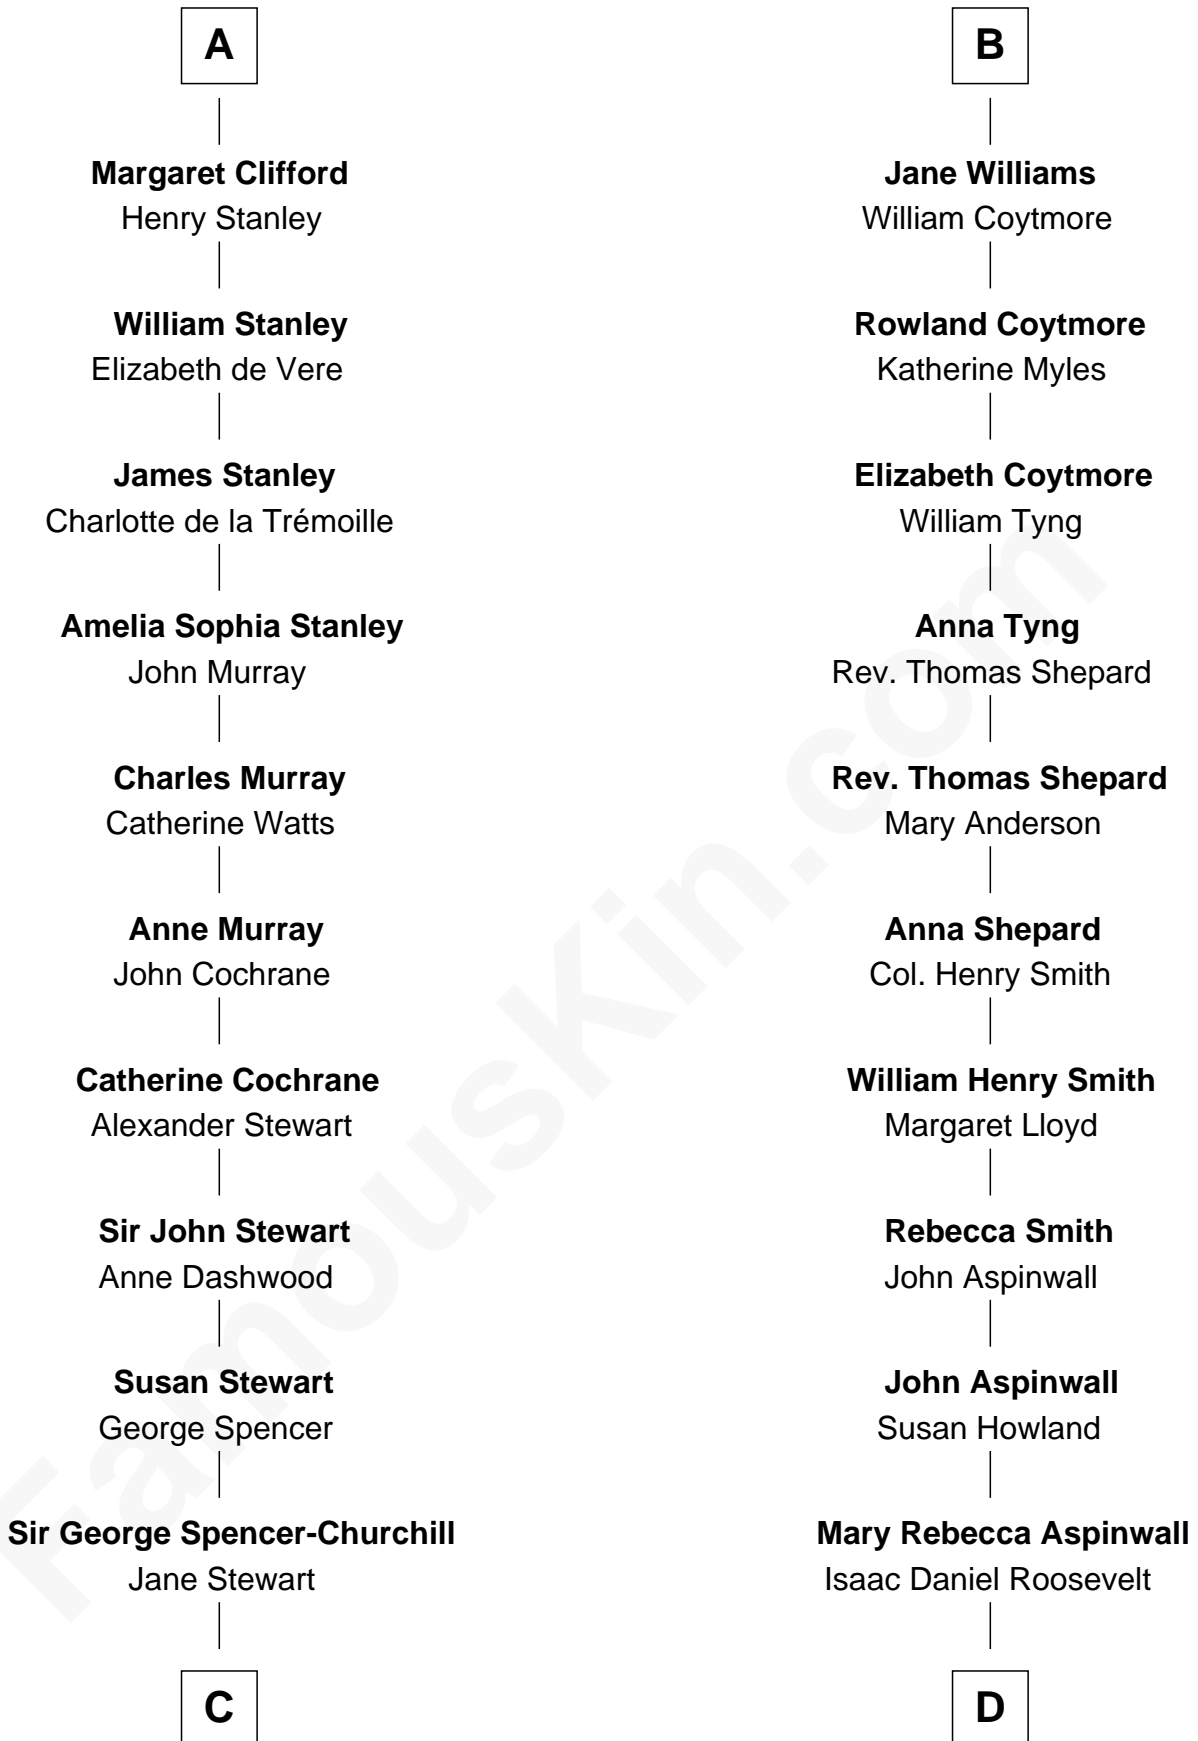

FamousKin.com Relationship Chart of

Sir Winston Churchill

Prime Minister of the United Kingdom

18th cousin 1 time removed of

Franklin D. Roosevelt

32nd U.S. President

Goronwy ap Ednyfed

C

Sir John Winston Spencer-Churchill

Frances Anne Emily Vane

Randolph Henry Spencer-Churchill

Jeanette Jerome

Sir Winston Churchill

Prime Minister of the United Kingdom

D

James Roosevelt

Sara Delano

Franklin D. Roosevelt

32nd U.S. President

FamousKin.com