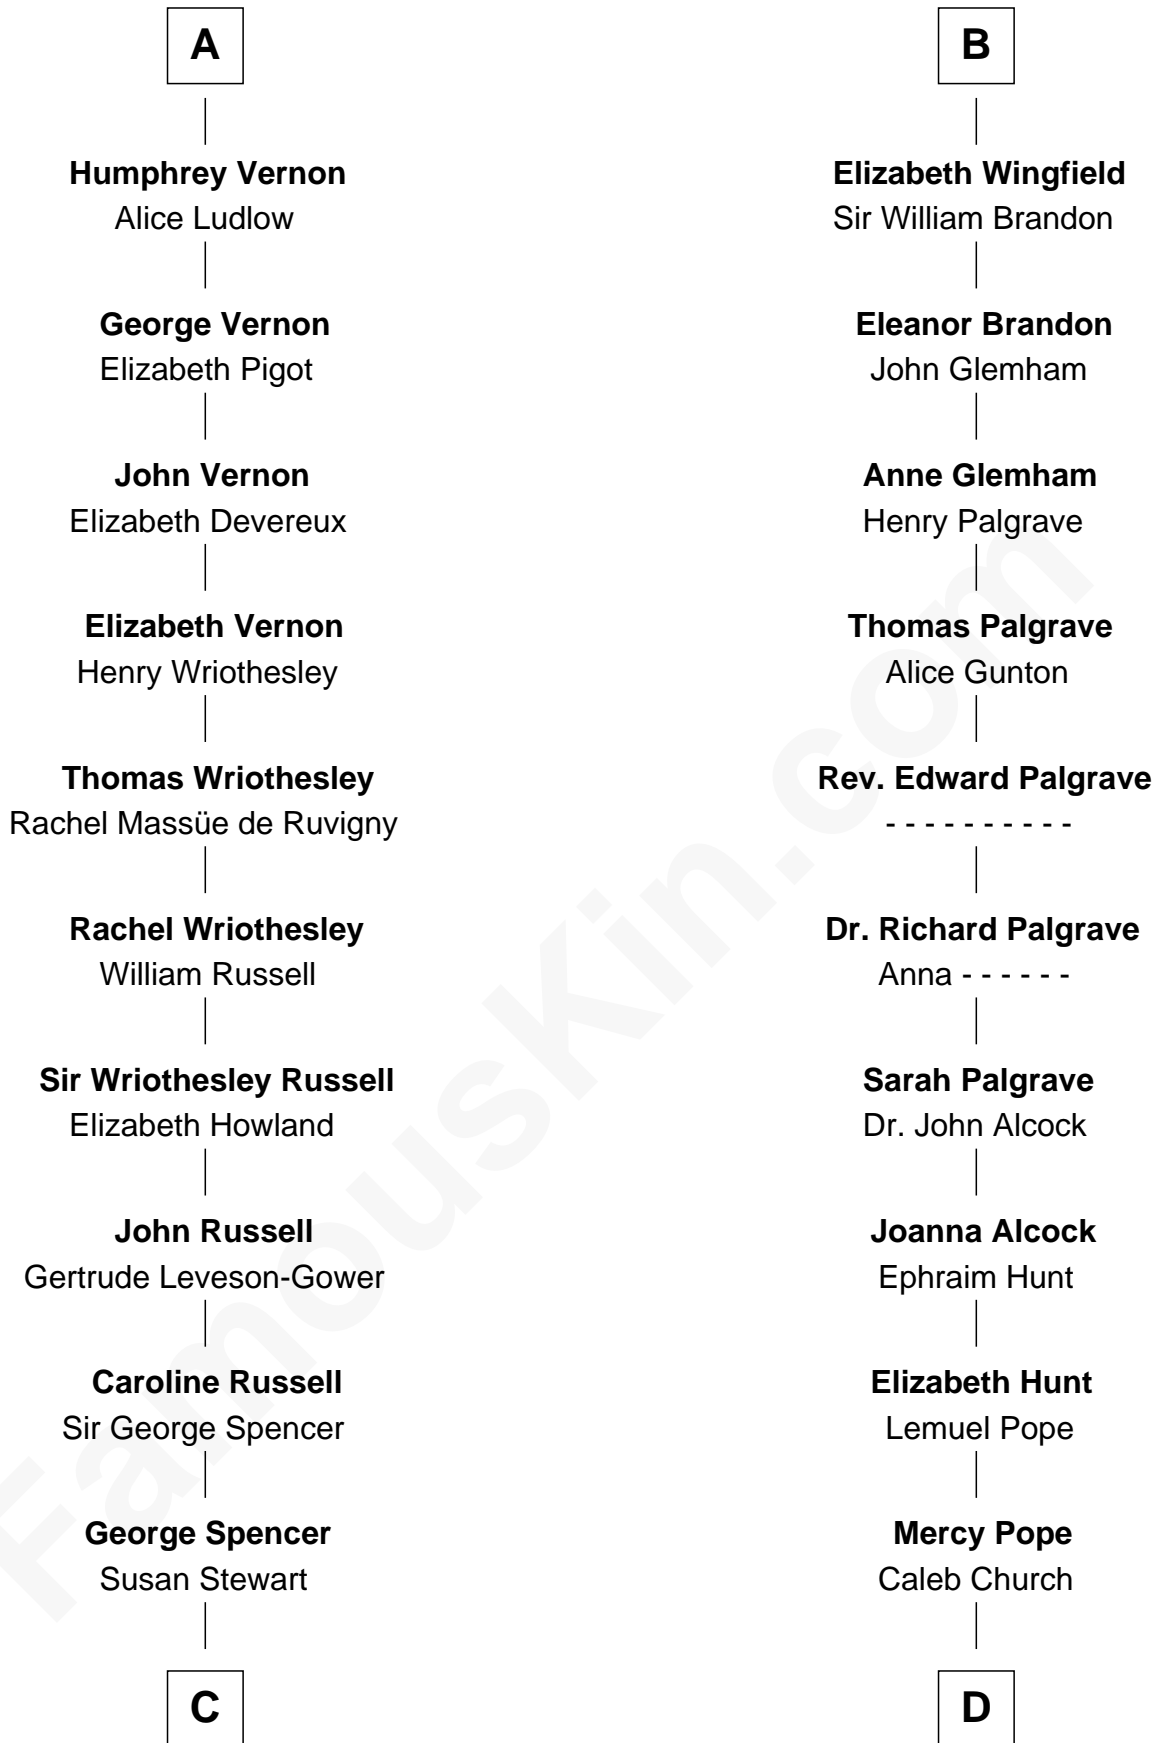

FamousKin.com

Relationship Chart of

Sir Winston Churchill

Prime Minister of the United Kingdom

20th cousin 1 time removed of

Franklin D. Roosevelt

32nd U.S. President

Sir John FitzGeoffrey

Isabel le Bigod

C

Sir George Spencer-Churchill

Jane Stewart

Sir John Winston Spencer-Churchill

Frances Anne Emily Vane

Randolph Henry Spencer-Churchill

Jeanette Jerome