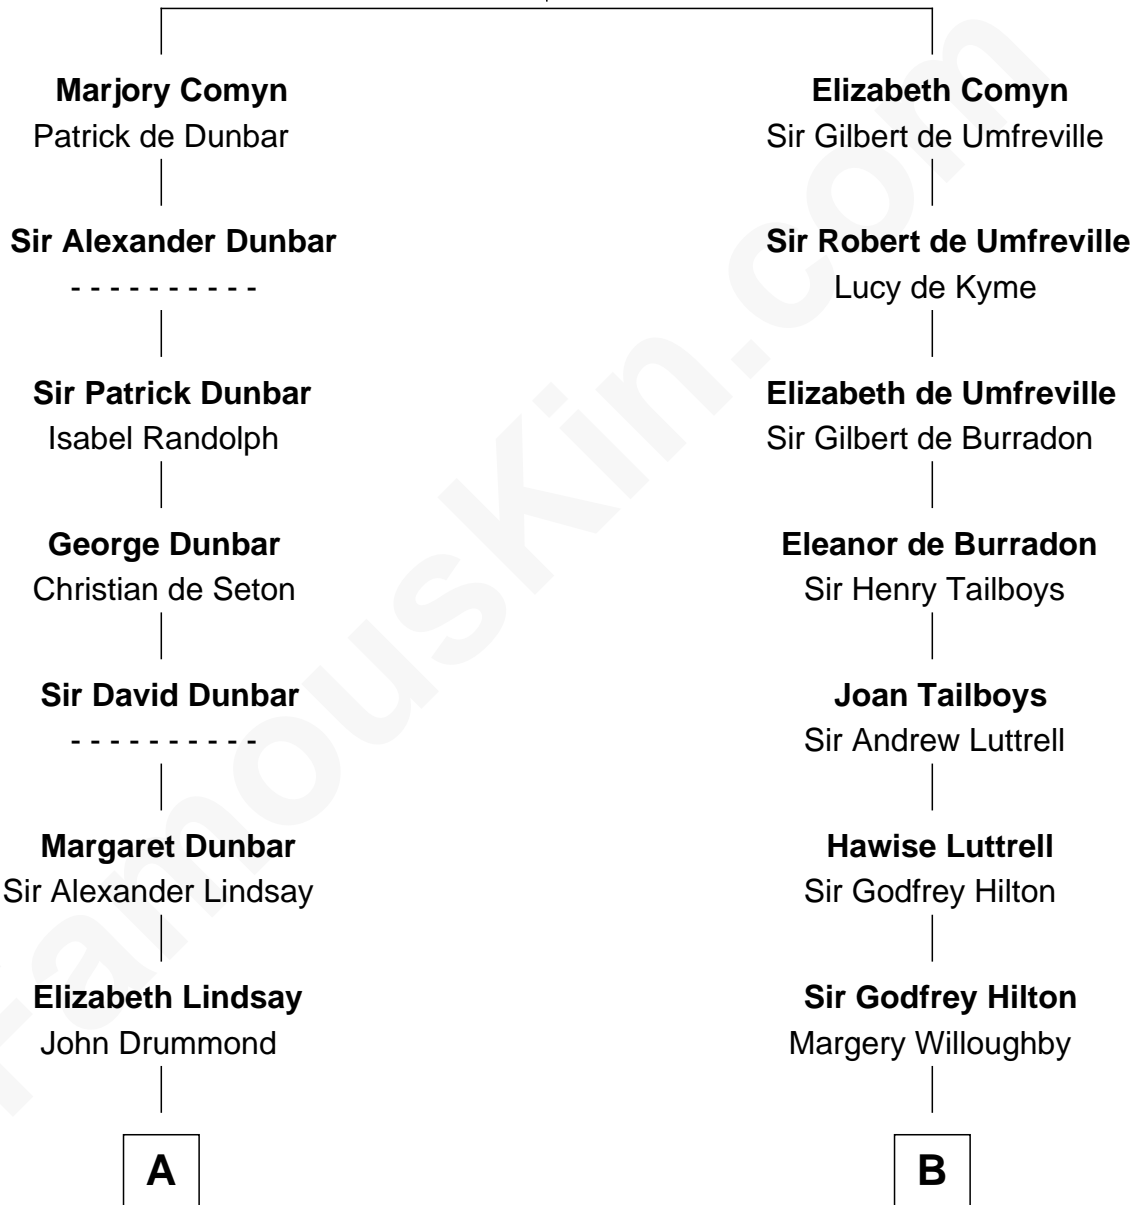

FamousKin.com

Relationship Chart of

Sir Winston Churchill

Prime Minister of the United Kingdom

20th cousin 1 time removed of

Franklin D. Roosevelt

32nd U.S. President

Alexander Comyn
Elisabeth de Quincy

C

Susan Stewart
George Spencer

Sir George Spencer-Churchill
Jane Stewart

Sir John Winston Spencer-Churchill
Frances Anne Emily Vane

Randolph Henry Spencer-Churchill
Jeanette Jerome

Sir Winston Churchill
Prime Minister of the United Kingdom