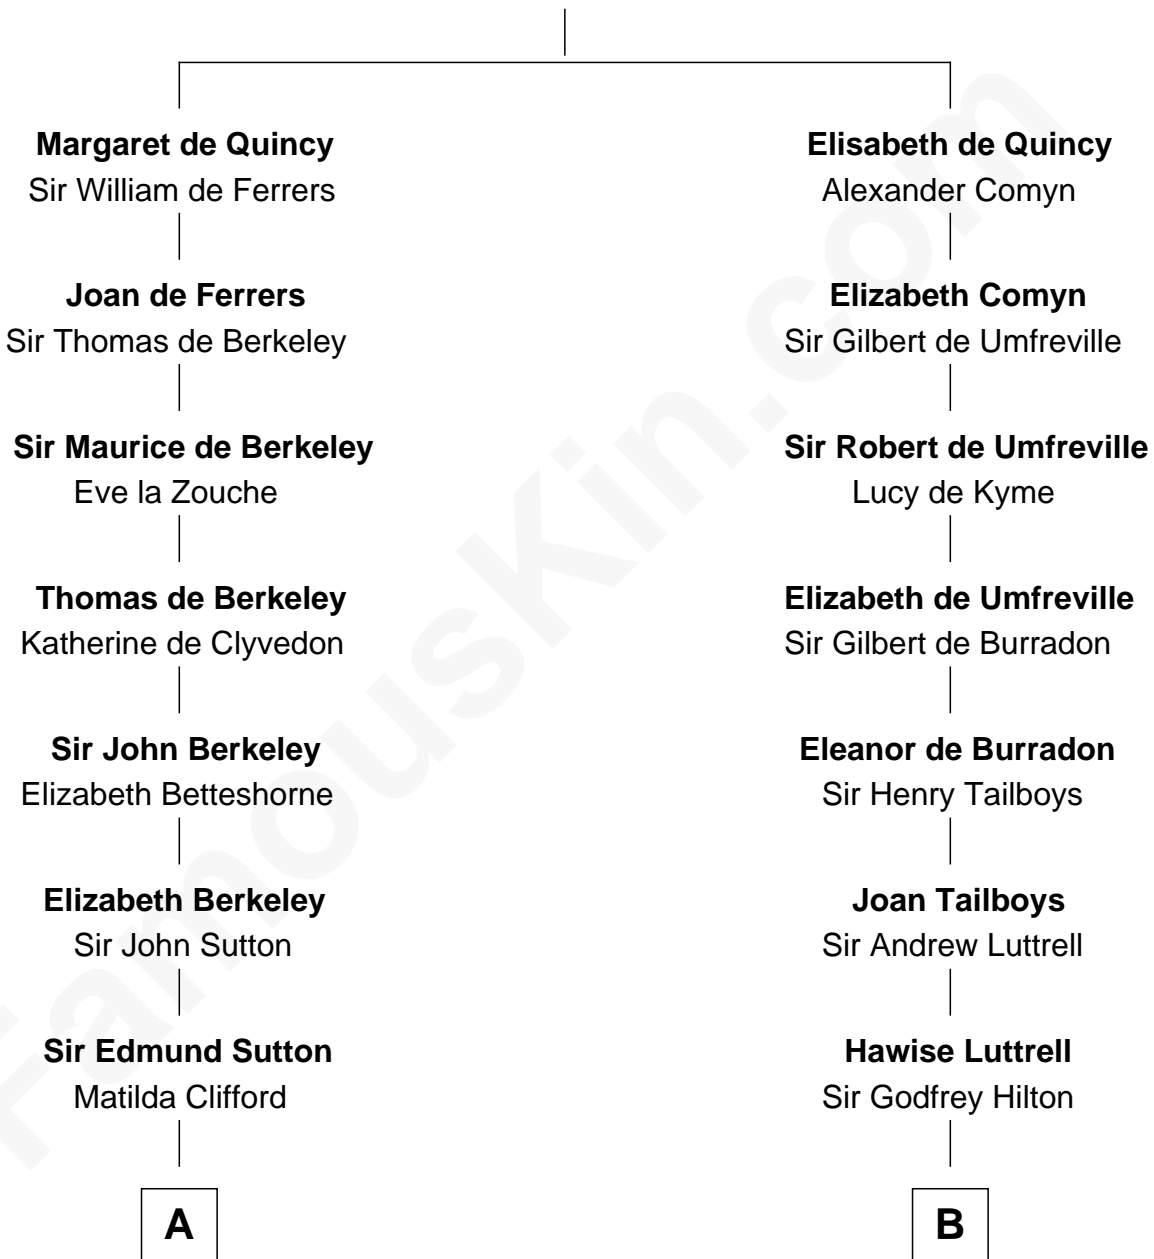

FamousKin.com

Relationship Chart of

Sir Winston Churchill

Prime Minister of the United Kingdom

20th cousin 1 time removed of

Franklin D. Roosevelt

32nd U.S. President

Sir Roger de Quincy

Helen of Galloway

C

Jane Stewart
Sir George Spencer-Churchill

Sir John Winston Spencer-Churchill
Frances Anne Emily Vane

Randolph Henry Spencer-Churchill
Jeanette Jerome

Sir Winston Churchill
Prime Minister of the United Kingdom

D

Edward Hutchinson Robbins
Elizabeth Murray

Anne Jean Robbins
Judge Joseph Lyman

Catharine Robbins Lyman
Warren Delano

Sara Delano
James Roosevelt

Franklin D. Roosevelt
32nd U.S. President

FamousKin.com