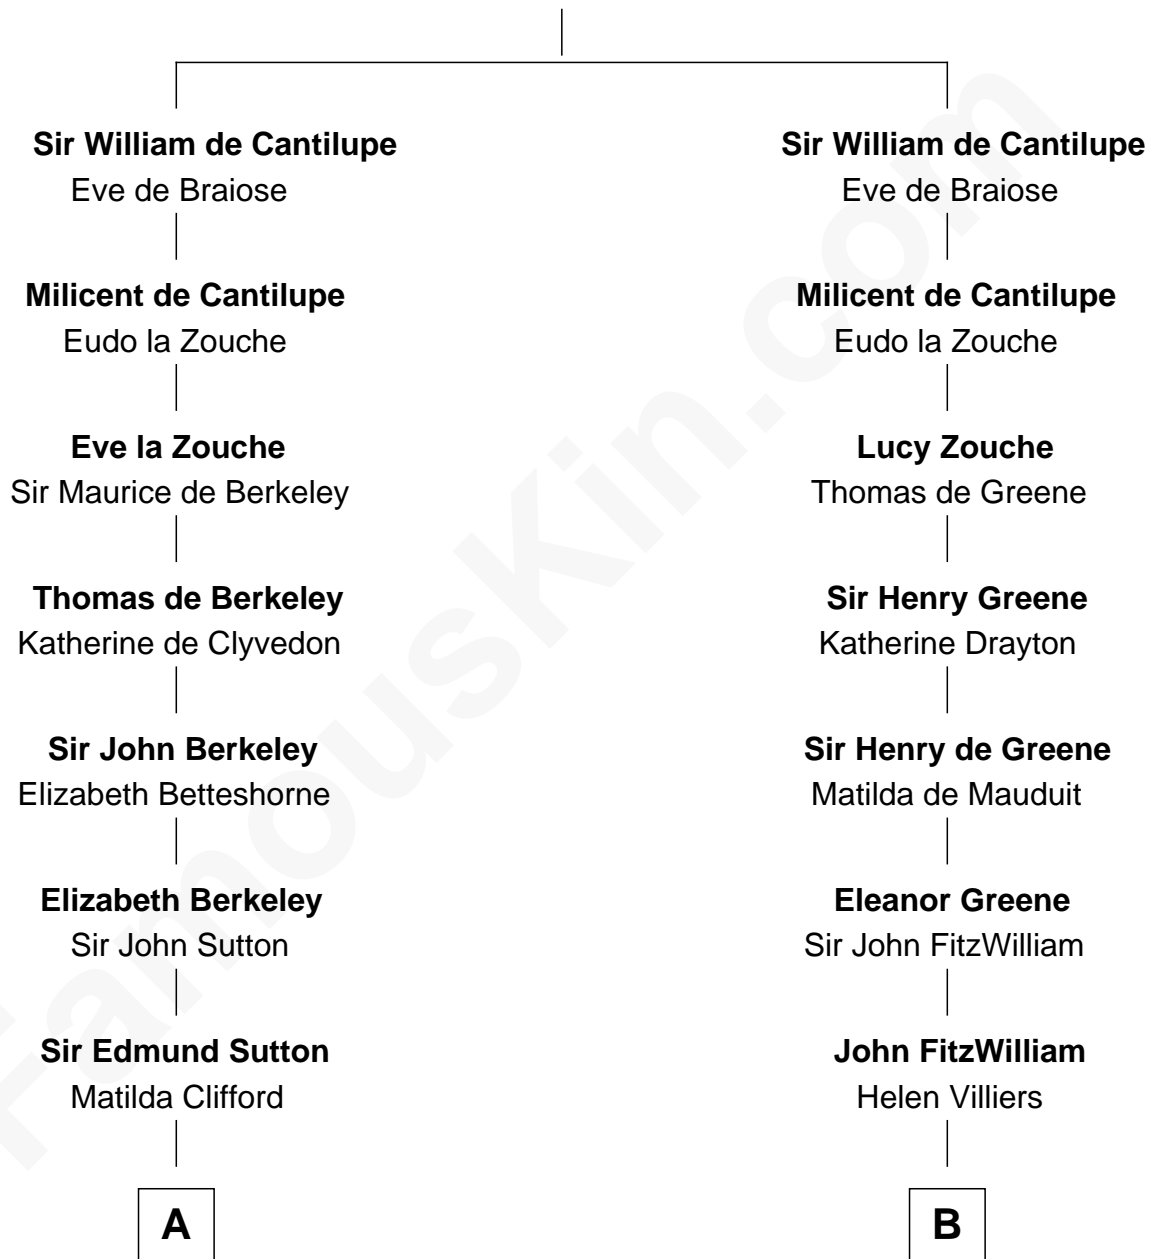

FamousKin.com Relationship Chart of

Sir Winston Churchill

Prime Minister of the United Kingdom

20th cousin of

Franklin D. Roosevelt

32nd U.S. President

William de Cantilupe

C

Jane Stewart
Sir George Spencer-Churchill

Sir John Winston Spencer-Churchill
Frances Anne Emily Vane

Randolph Henry Spencer-Churchill
Jeanette Jerome

Sir Winston Churchill
Prime Minister of the United Kingdom

D

John Aspinwall
Susan Howland

Mary Rebecca Aspinwall
Isaac Daniel Roosevelt

James Roosevelt
Sara Delano

Franklin D. Roosevelt
32nd U.S. President

FamousKin.com