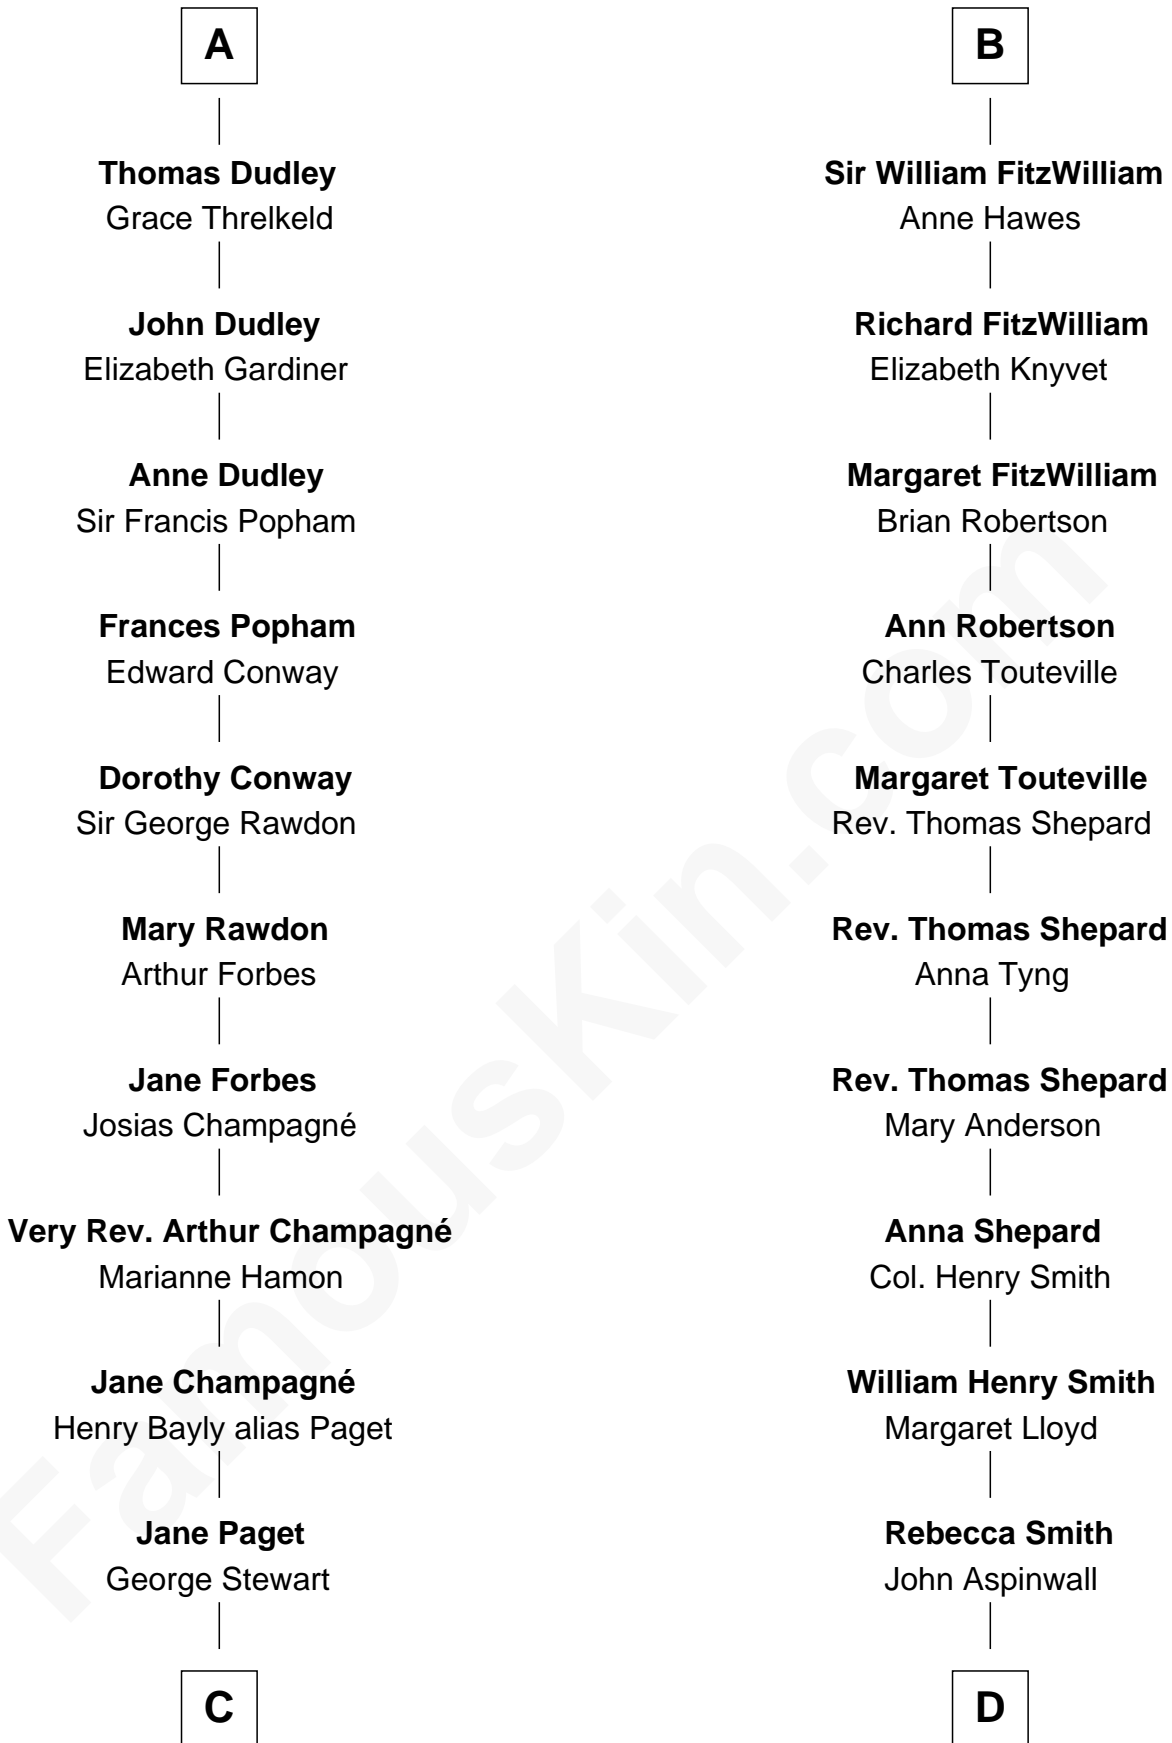

FamousKin.com Relationship Chart of

Sir Winston Churchill

Prime Minister of the United Kingdom

20th cousin of

Franklin D. Roosevelt

32nd U.S. President

William de Cantilupe

C

Jane Stewart
Sir George Spencer-Churchill

Sir John Winston Spencer-Churchill
Frances Anne Emily Vane

Randolph Henry Spencer-Churchill
Jeanette Jerome

Sir Winston Churchill
Prime Minister of the United Kingdom

D

John Aspinwall
Susan Howland

Mary Rebecca Aspinwall
Isaac Daniel Roosevelt

James Roosevelt
Sara Delano

Franklin D. Roosevelt
32nd U.S. President

FamousKin.com