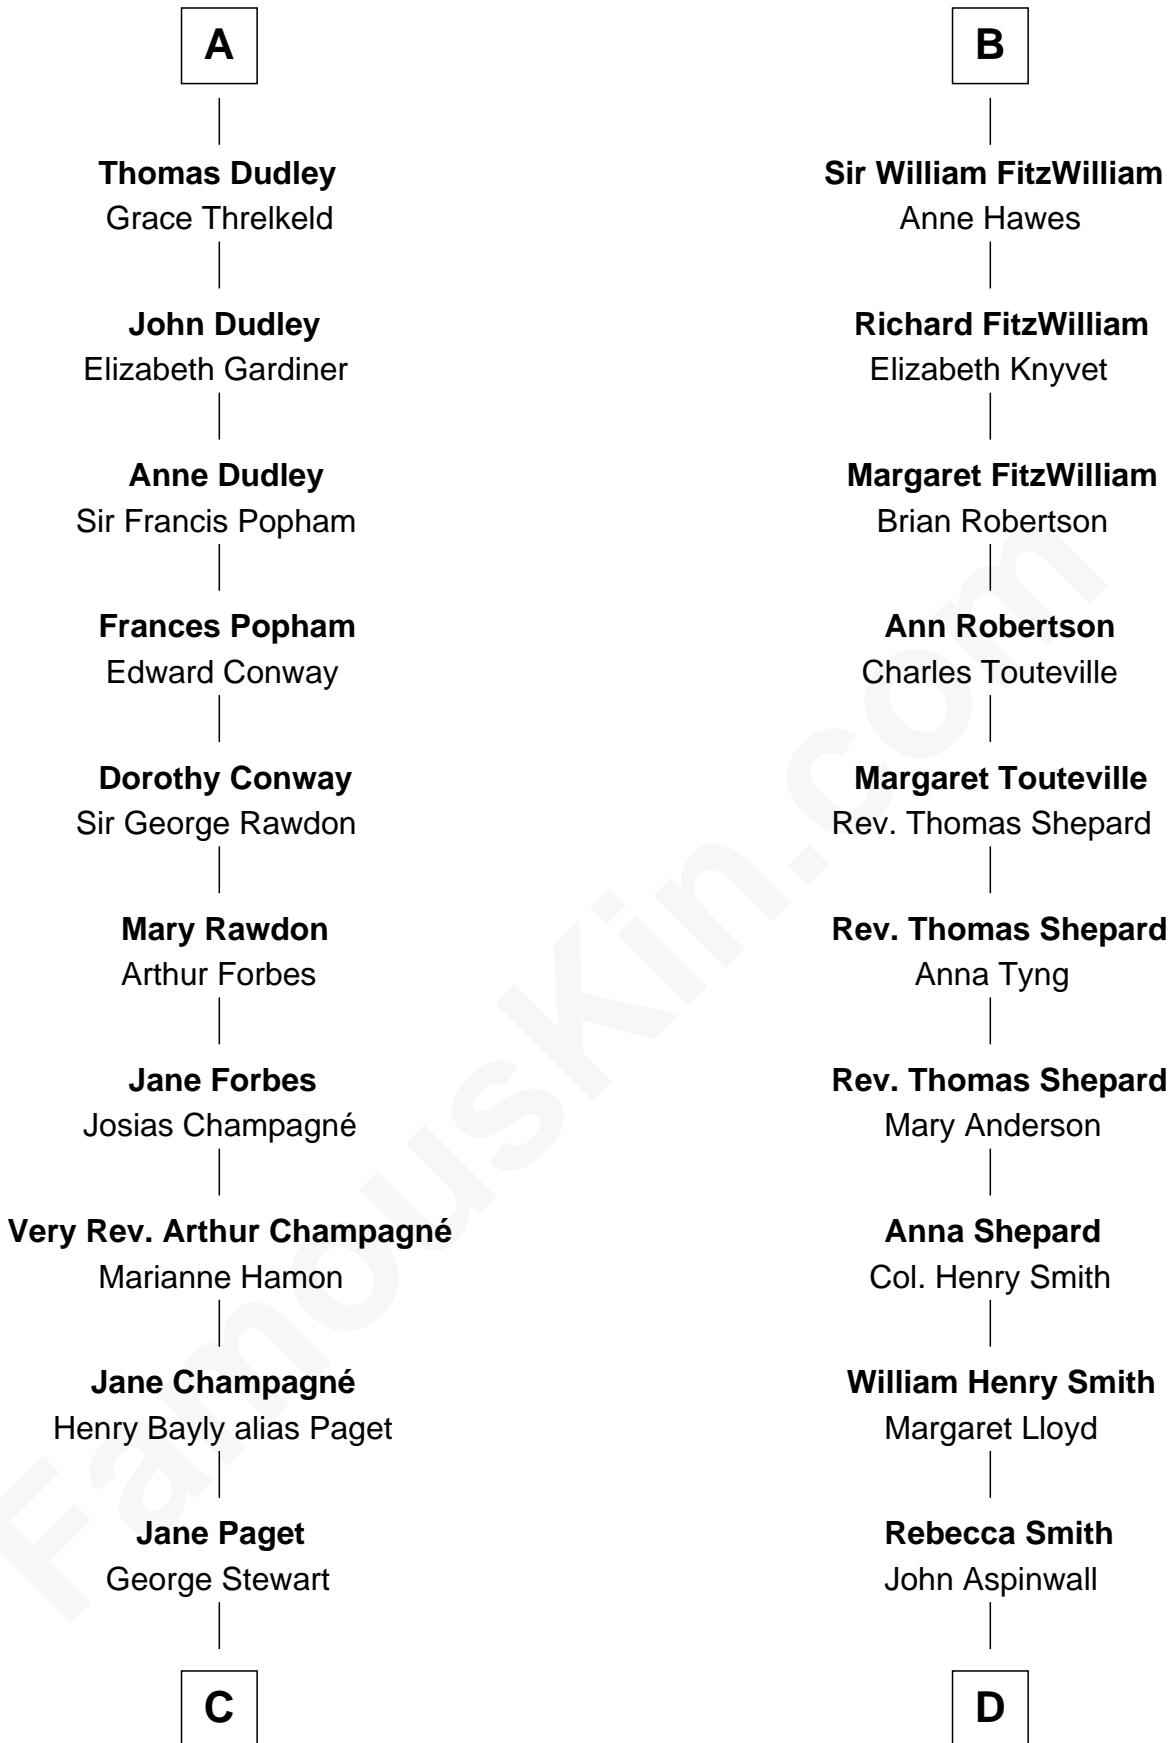

# FamousKin.com Relationship Chart of

**Sir Winston Churchill**

*Prime Minister of the United Kingdom*

20th cousin of

**Franklin D. Roosevelt**

*32nd U.S. President*

**William de Braiose**

Eva Marshal

**Eve de Braiose**  
Sir William de Cantilupe

**Milicent de Cantilupe**  
Eudo la Zouche

**Eve la Zouche**  
Sir Maurice de Berkeley

**Thomas de Berkeley**  
Katherine de Clyvedon

**Sir John Berkeley**  
Elizabeth Betteshorne

**Elizabeth Berkeley**  
Sir John Sutton

**Sir Edmund Sutton**  
Matilda Clifford

**A**

**Eve de Braiose**  
Sir William de Cantilupe

**Milicent de Cantilupe**  
Eudo la Zouche

**Lucy Zouche**  
Thomas de Greene

**Sir Henry Greene**  
Katherine Drayton

**Sir Henry de Greene**  
Matilda de Maudit

**Eleanor Greene**  
Sir John FitzWilliam

**John FitzWilliam**  
Helen Villiers

**B**

**C**

**Jane Stewart**  
Sir George Spencer-Churchill