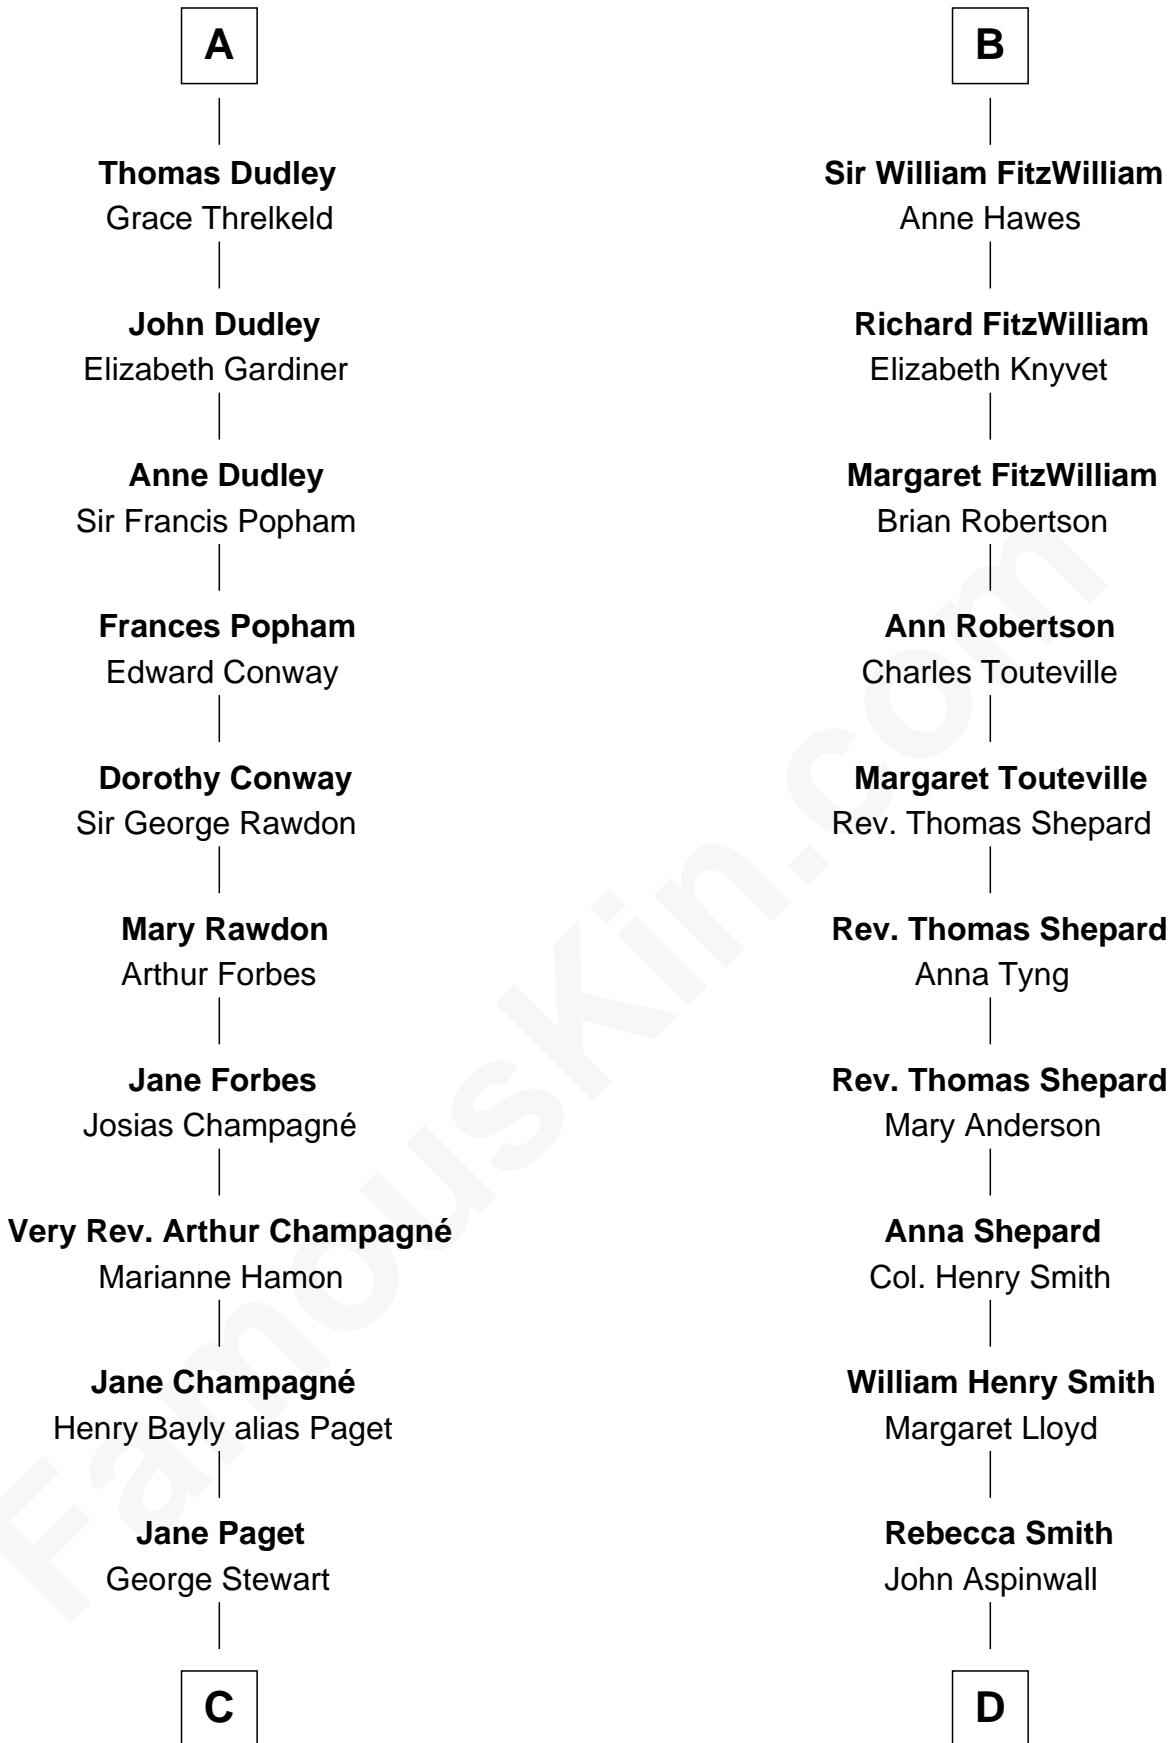

## Relationship Chart of

**Sir Winston Churchill**

*Prime Minister of the United Kingdom*

20th cousin of

**Franklin D. Roosevelt**

*32nd U.S. President*

**Alan la Zouche**

Alice de Belmeis

**C**

**Jane Stewart**  
Sir George Spencer-Churchill

**Sir John Winston Spencer-Churchill**  
Frances Anne Emily Vane

**Randolph Henry Spencer-Churchill**  
Jeanette Jerome

**Sir Winston Churchill**  
*Prime Minister of the United Kingdom*

**D**

**John Aspinwall**  
Susan Howland

**Mary Rebecca Aspinwall**  
Isaac Daniel Roosevelt

**James Roosevelt**  
Sara Delano

**Franklin D. Roosevelt**  
*32nd U.S. President*

FamousKin.com