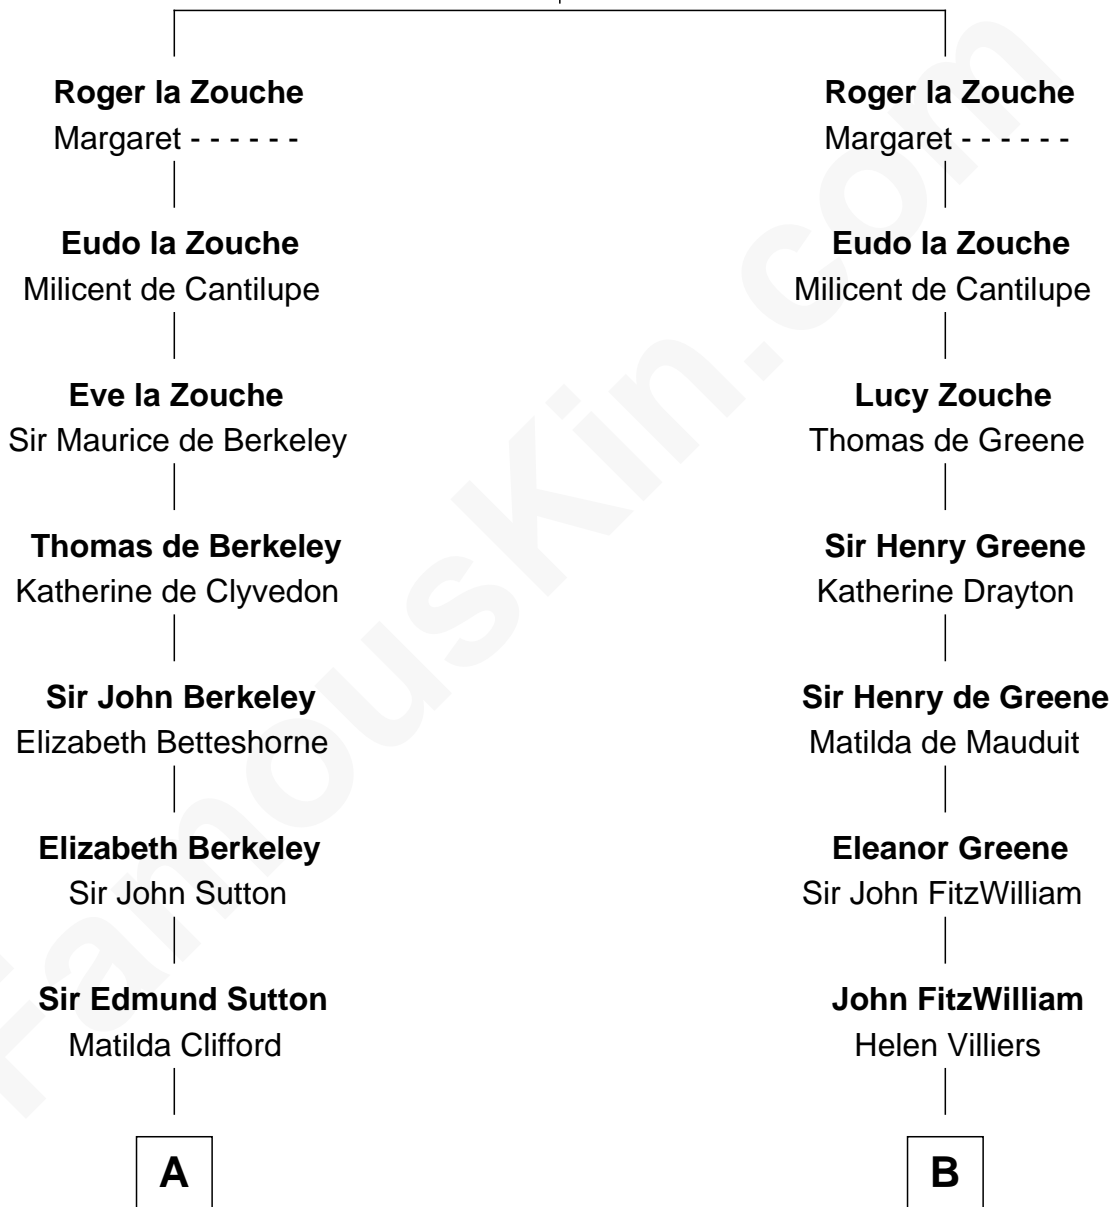

## Relationship Chart of

**Sir Winston Churchill**

*Prime Minister of the United Kingdom*

20th cousin of

**Franklin D. Roosevelt**

*32nd U.S. President*

**Alan la Zouche**

Alice de Belmeis

**C**

**Jane Stewart**  
Sir George Spencer-Churchill

**Sir John Winston Spencer-Churchill**  
Frances Anne Emily Vane

**Randolph Henry Spencer-Churchill**  
Jeanette Jerome

**Sir Winston Churchill**  
*Prime Minister of the United Kingdom*

**D**

**John Aspinwall**  
Susan Howland

**Mary Rebecca Aspinwall**  
Isaac Daniel Roosevelt

**James Roosevelt**  
Sara Delano

**Franklin D. Roosevelt**  
*32nd U.S. President*

FamousKin.com