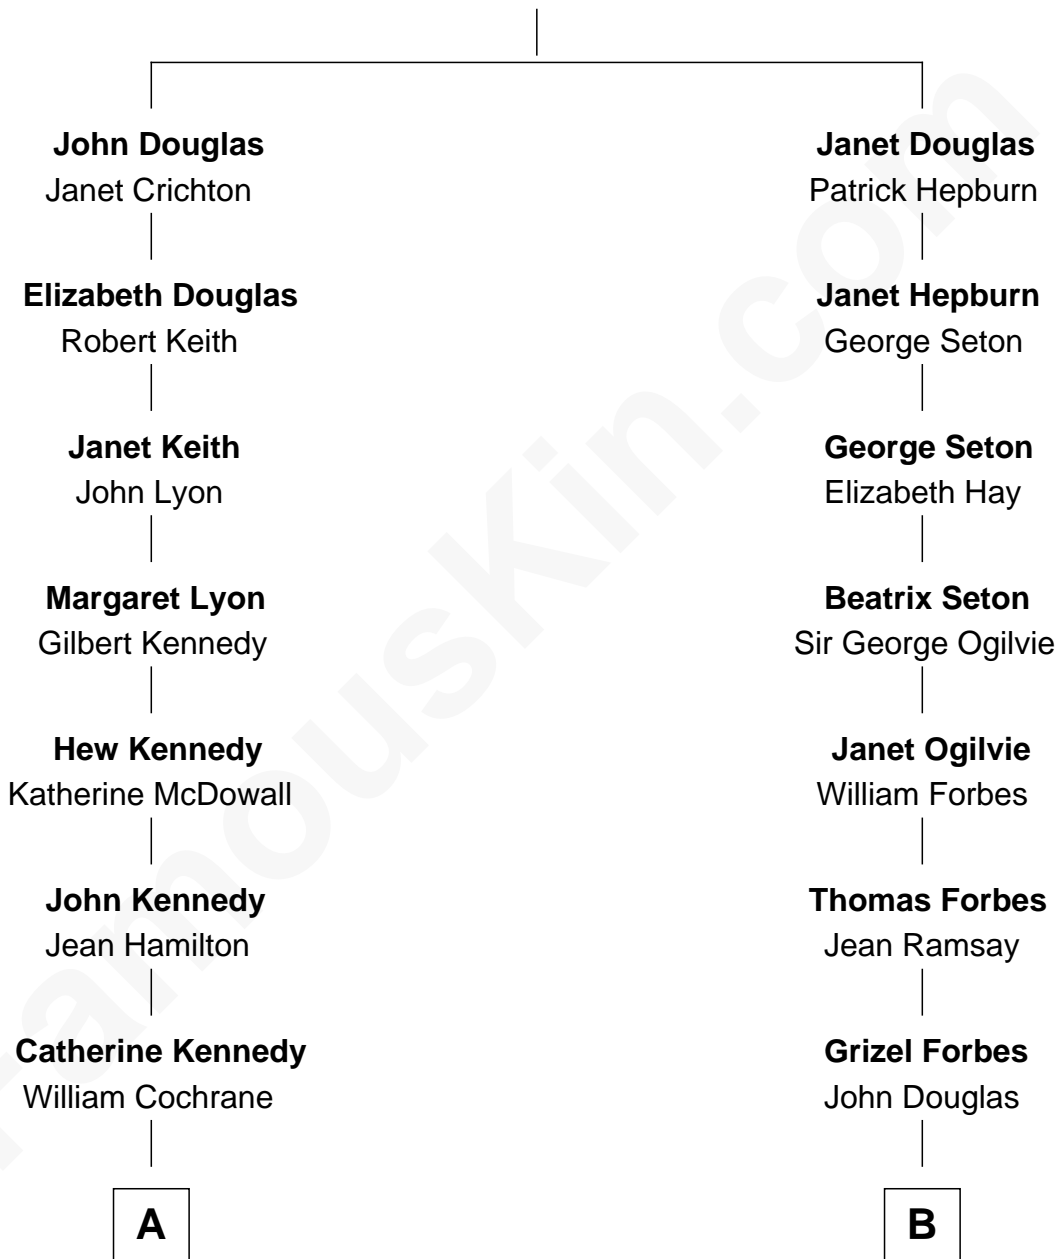

FamousKin.com

Relationship Chart of

Sir Winston Churchill

Prime Minister of the United Kingdom

13th cousin 2 times removed of

Theodore Roosevelt

26th U.S. President

James Douglas

Joan Stewart

A

Margaret Cochrane
Alexander Montgomery

Catherine Montgomery
James Stewart

Alexander Stewart
Catherine Cochrane

Sir John Stewart
Anne Dashwood

Susan Stewart
George Spencer

Sir George Spencer-Churchill
Jane Stewart