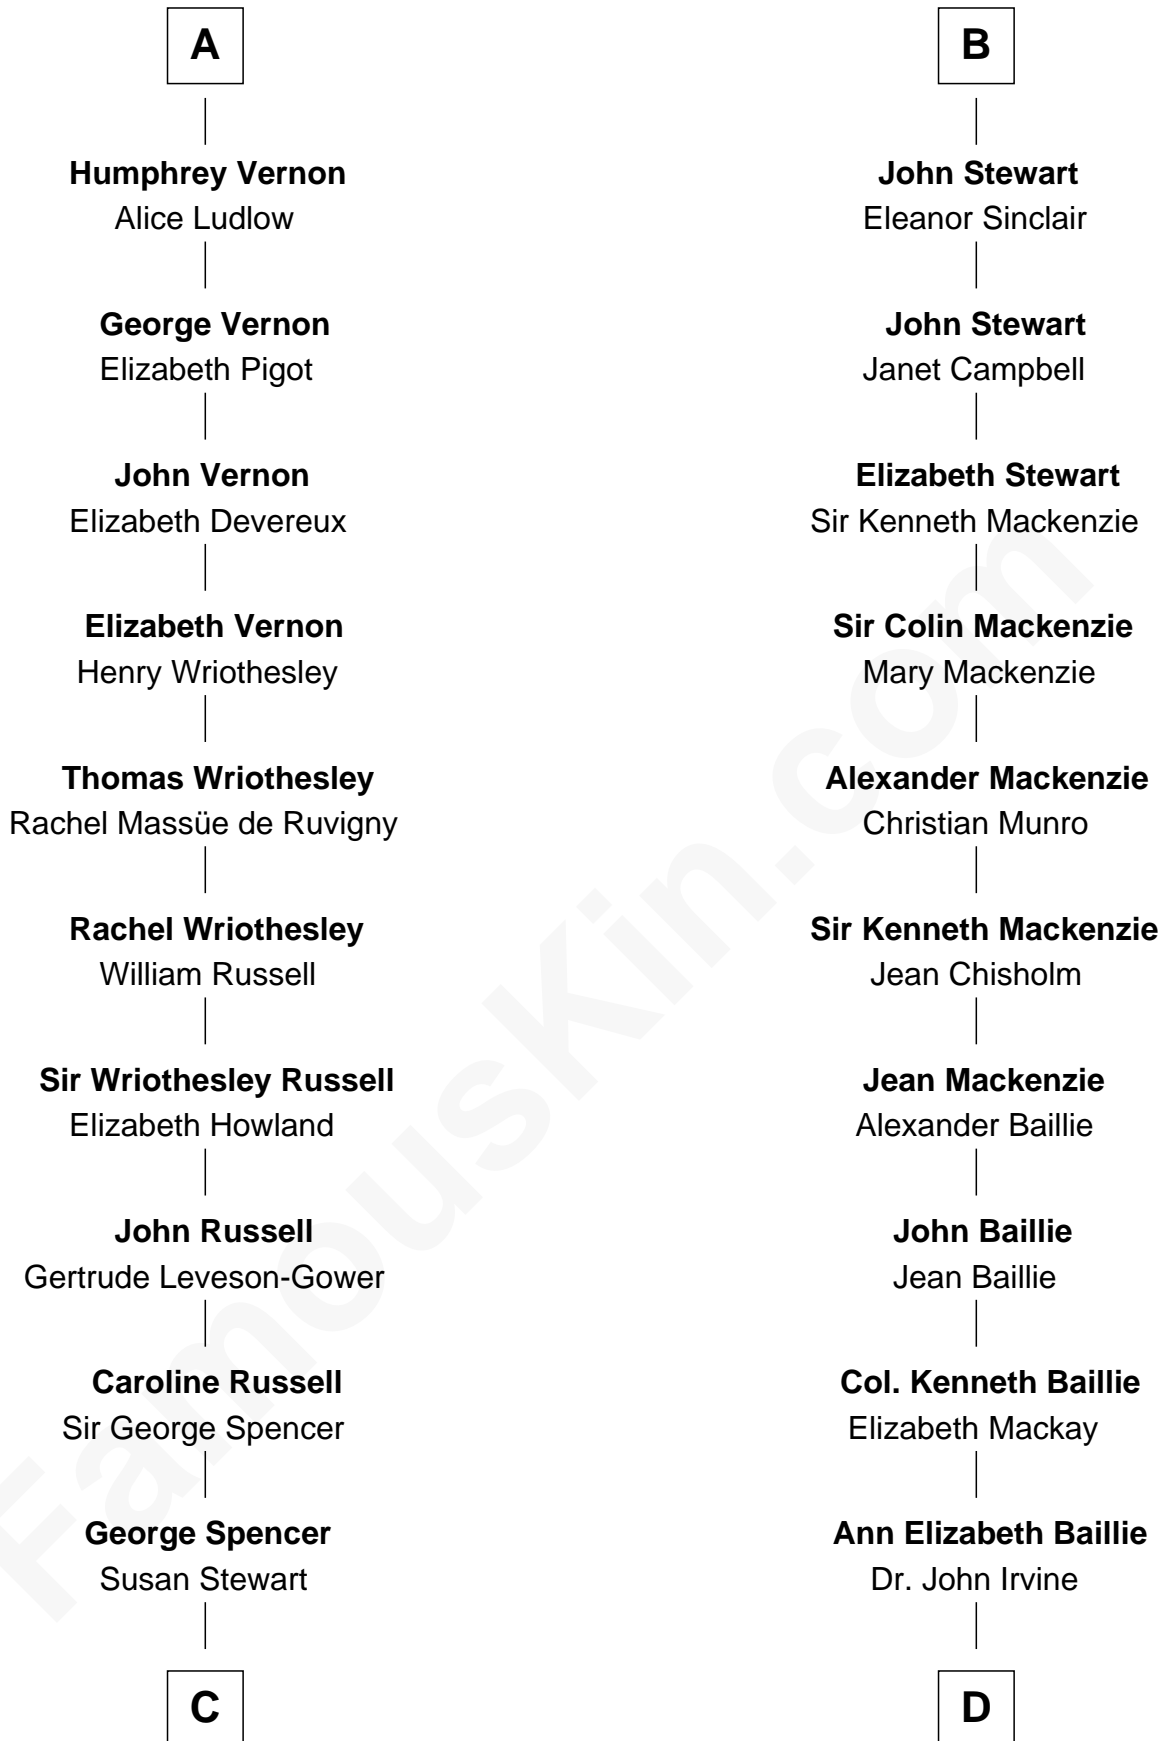

# FamousKin.com Relationship Chart of

**Sir Winston Churchill**

*Prime Minister of the United Kingdom*

20th cousin of

**Theodore Roosevelt**

*26th U.S. President*

**Sir John FitzGeoffrey**

Isabel le Bigod

**C**

**Sir George Spencer-Churchill**

Jane Stewart

**Sir John Winston Spencer-Churchill**

Frances Anne Emily Vane

**Randolph Henry Spencer-Churchill**

Jeanette Jerome

**Sir Winston Churchill**

*Prime Minister of the United Kingdom*

**D**

**Anne Irvine**

James Bulloch

**James Stephens Bulloch**

Martha Stewart

**Martha Bulloch**

Theodore Roosevelt

**Theodore Roosevelt**

*26th U.S. President*

FamousKin.com