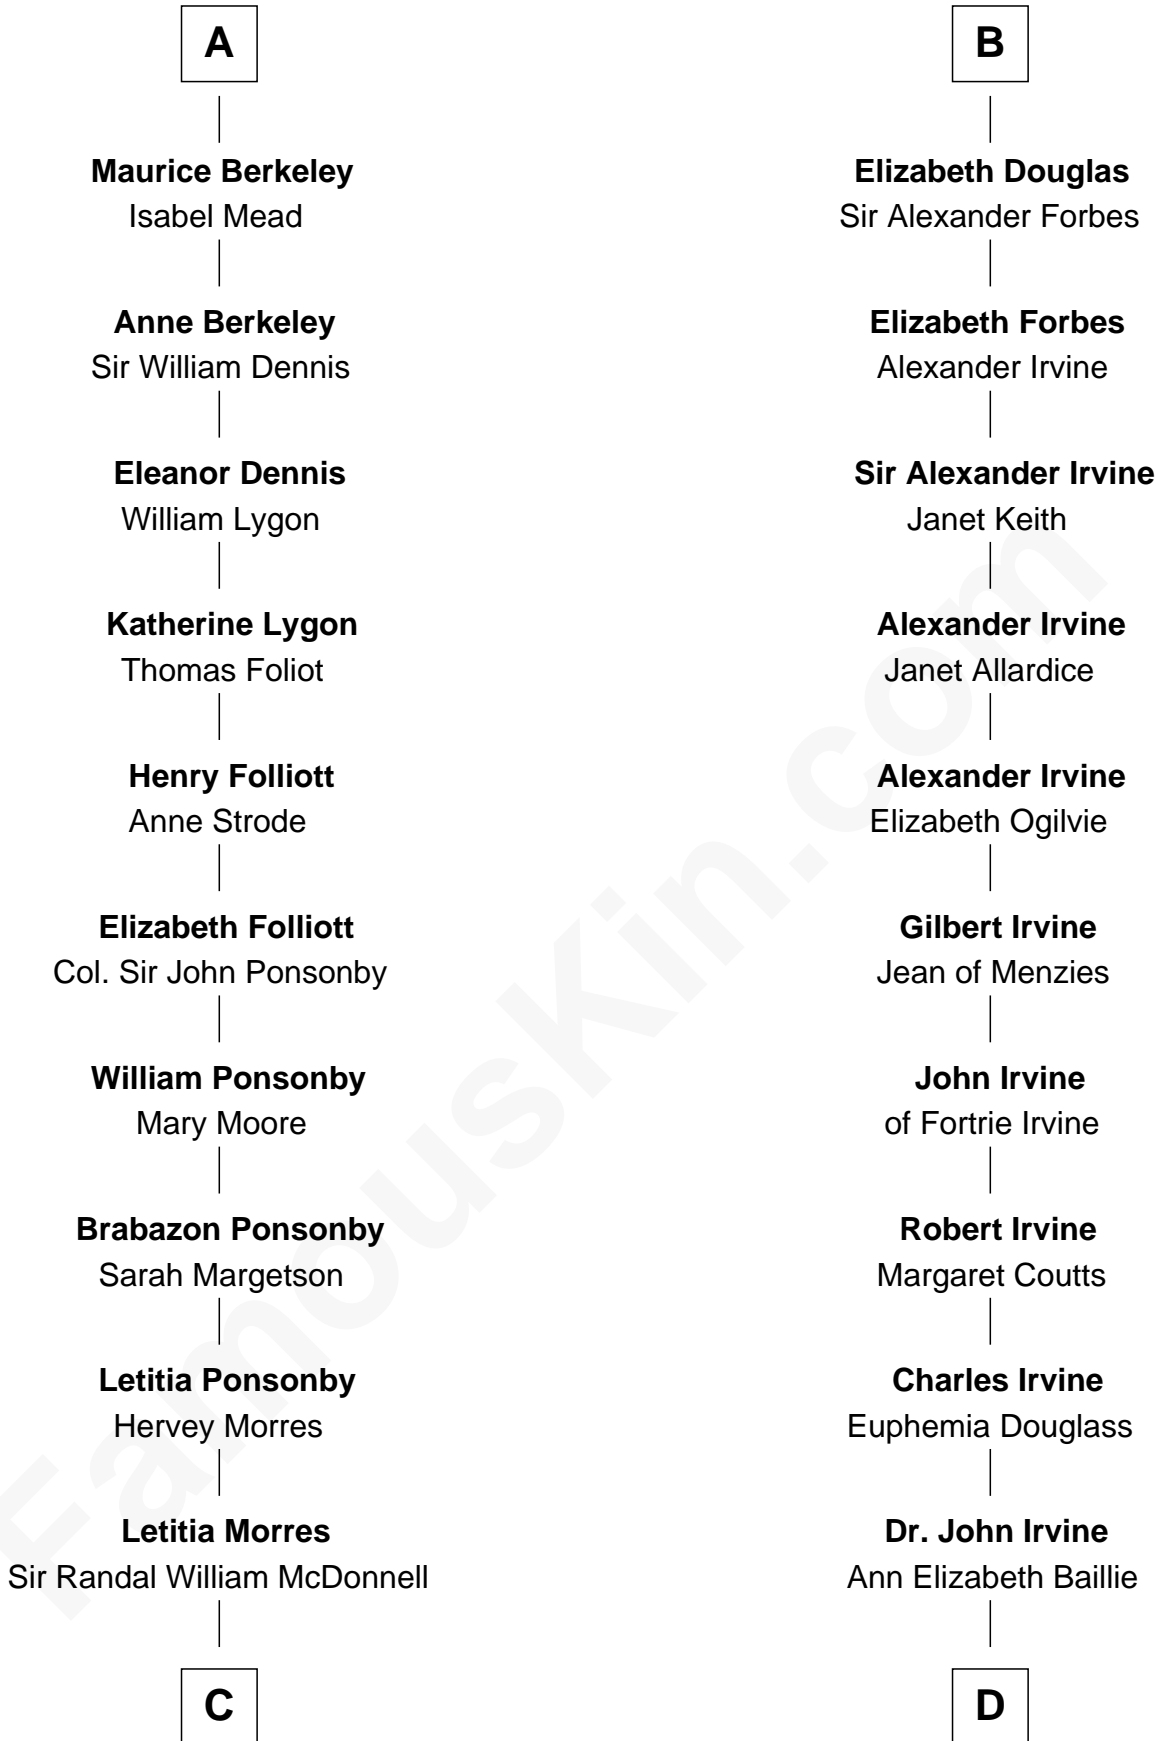

FamousKin.com

Relationship Chart of

Sir Winston Churchill

Prime Minister of the United Kingdom

20th cousin 1 time removed of

Theodore Roosevelt

26th U.S. President

Gilbert de Clare

Isabella de Clare

Robert de Bruce

Sir Robert de Brus

Marjorie of Carrick

Robert I, King of Scotland

Isabella of Mar

Marjorie Bruce

Walter Stewart

Robert II, King of Scotland

Elizabeth Mure

Robert III, King of Scotland

Anabella Drummond

Mary Stewart

George Douglas

B

C