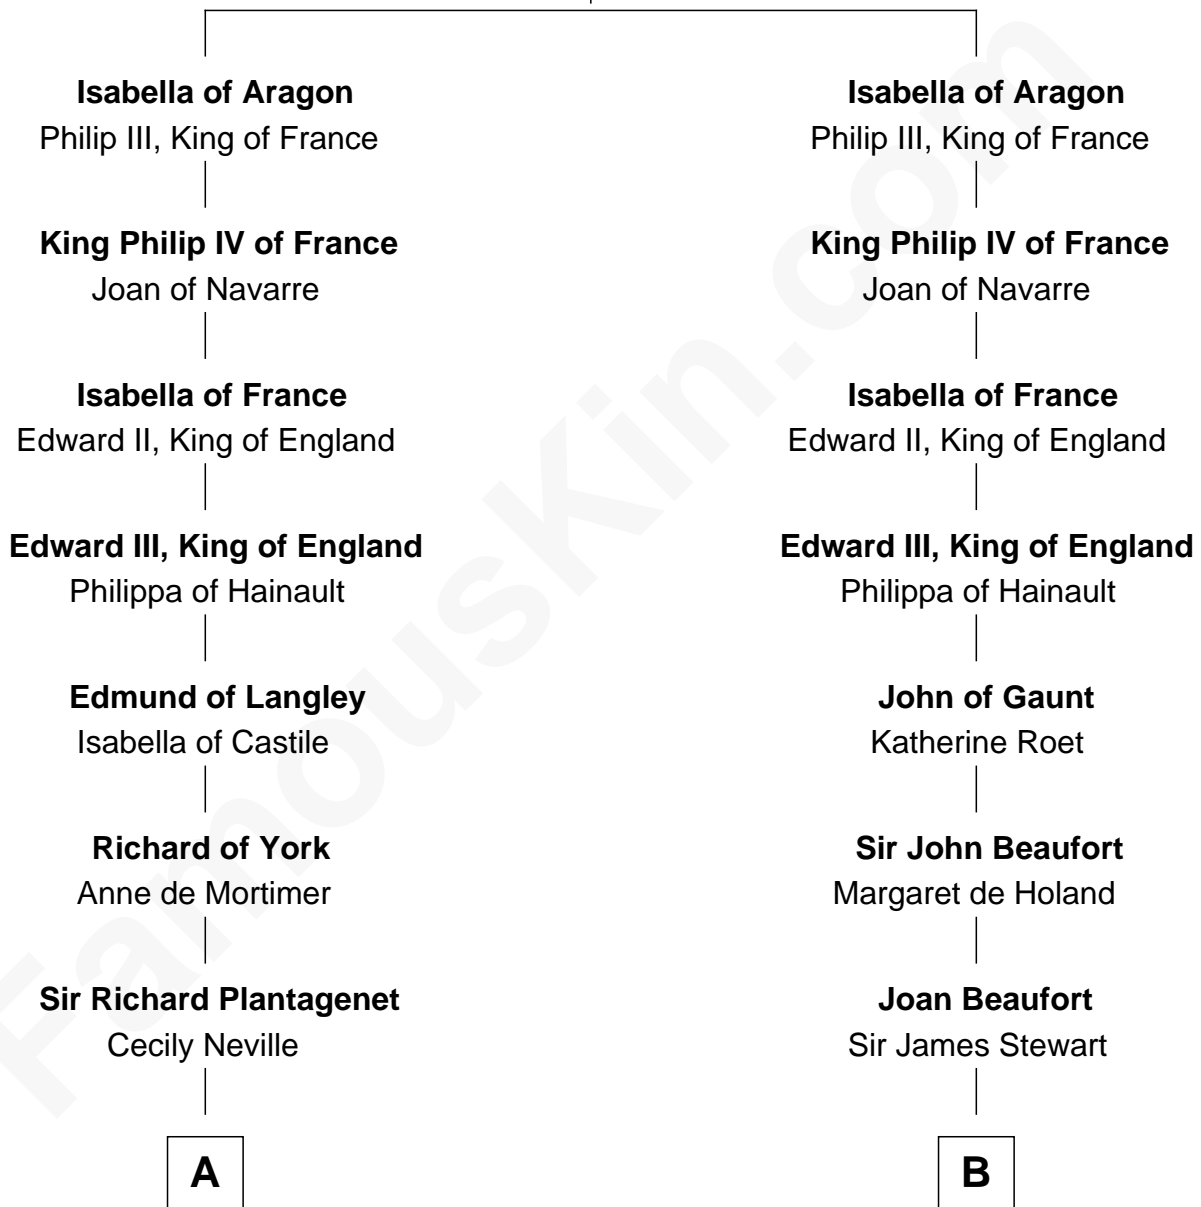

FamousKin.com

Relationship Chart of

Sir Winston Churchill

Prime Minister of the United Kingdom

20th cousin 1 time removed of

Theodore Roosevelt

26th U.S. President

James I, King of Aragon

Yolanda of Hungary

C

Jane Paget
George Stewart

Jane Stewart
Sir George Spencer-Churchill

Sir John Winston Spencer-Churchill
Frances Anne Emily Vane

Randolph Henry Spencer-Churchill
Jeanette Jerome

Sir Winston Churchill
Prime Minister of the United Kingdom

D

Anne Irvine
James Bulloch

James Stephens Bulloch
Martha Stewart

Martha Bulloch
Theodore Roosevelt

Theodore Roosevelt
26th U.S. President

FamousKin.com