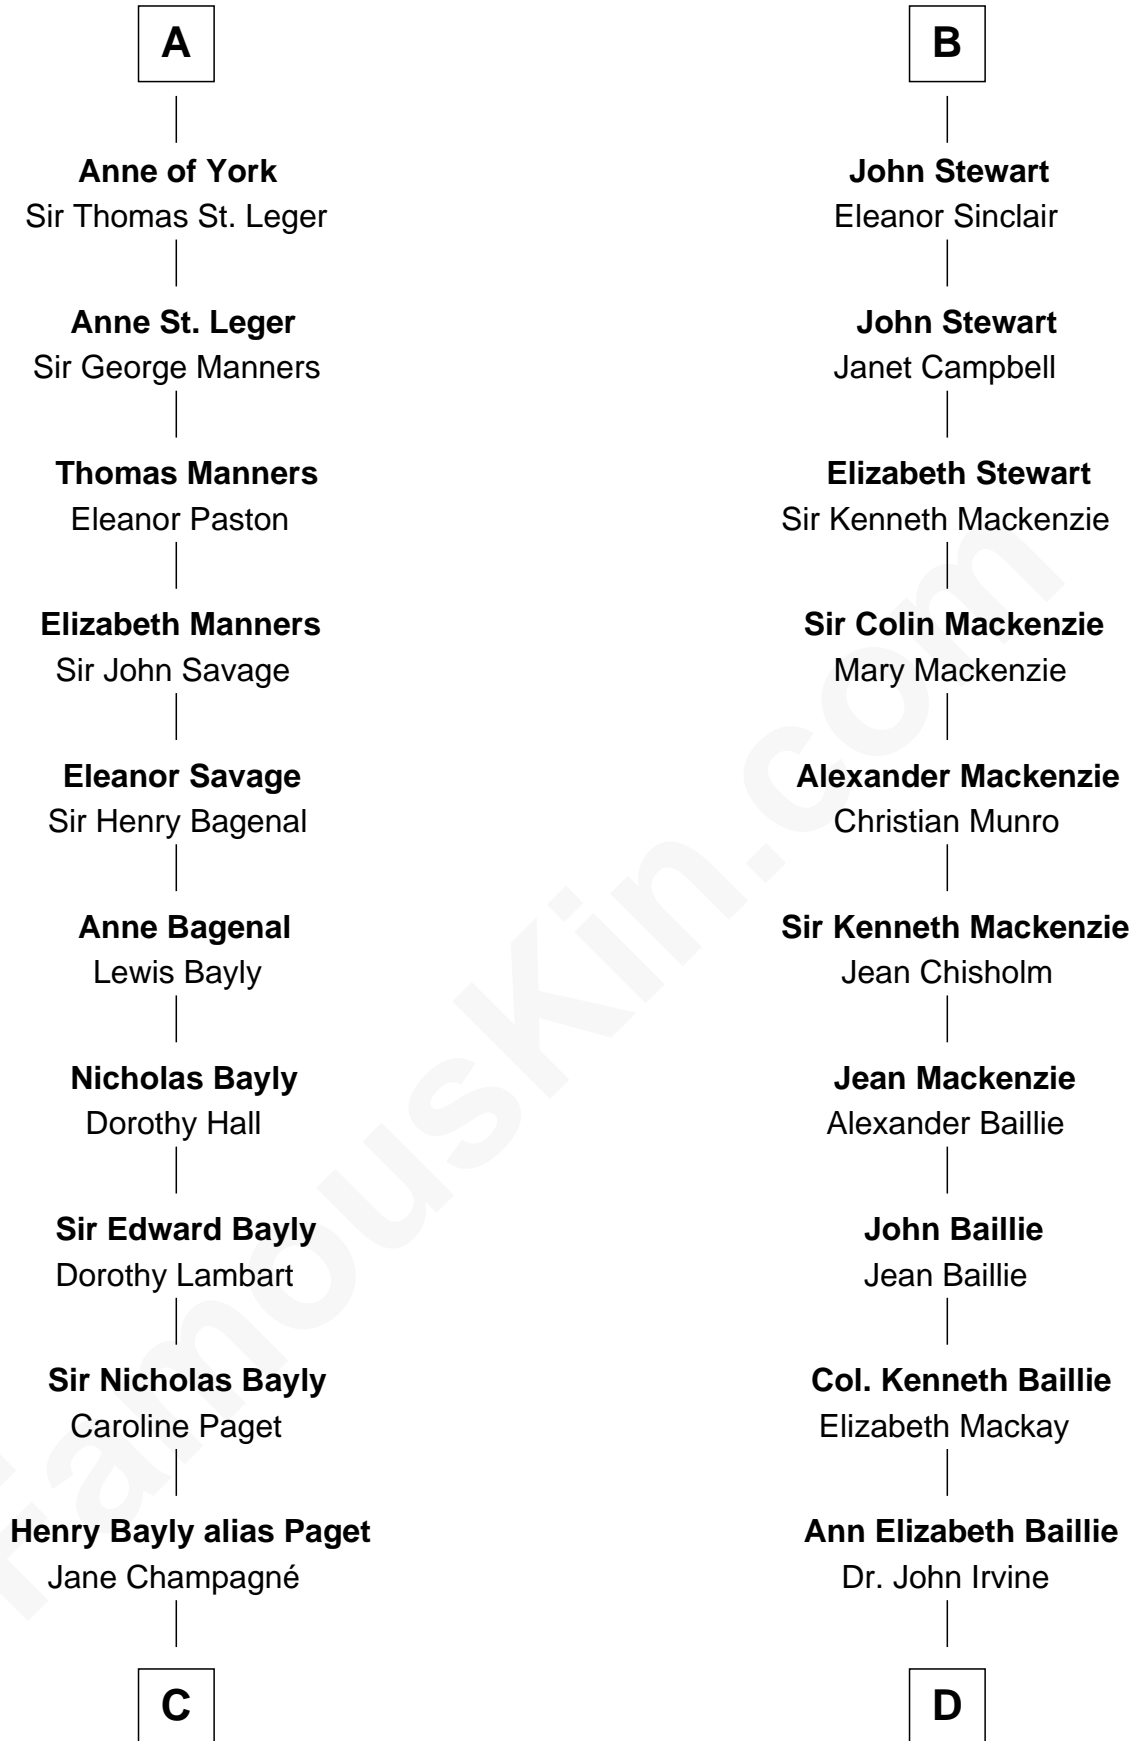

FamousKin.com

Relationship Chart of

Sir Winston Churchill

Prime Minister of the United Kingdom

20th cousin 1 time removed of

Theodore Roosevelt

26th U.S. President

Louis IX, King of France

Margaret Berenger

C

Jane Paget
George Stewart

Jane Stewart
Sir George Spencer-Churchill

Sir John Winston Spencer-Churchill
Frances Anne Emily Vane

Randolph Henry Spencer-Churchill
Jeanette Jerome

Sir Winston Churchill
Prime Minister of the United Kingdom

D

Anne Irvine
James Bulloch

James Stephens Bulloch
Martha Stewart

Martha Bulloch
Theodore Roosevelt

Theodore Roosevelt
26th U.S. President

FamousKin.com