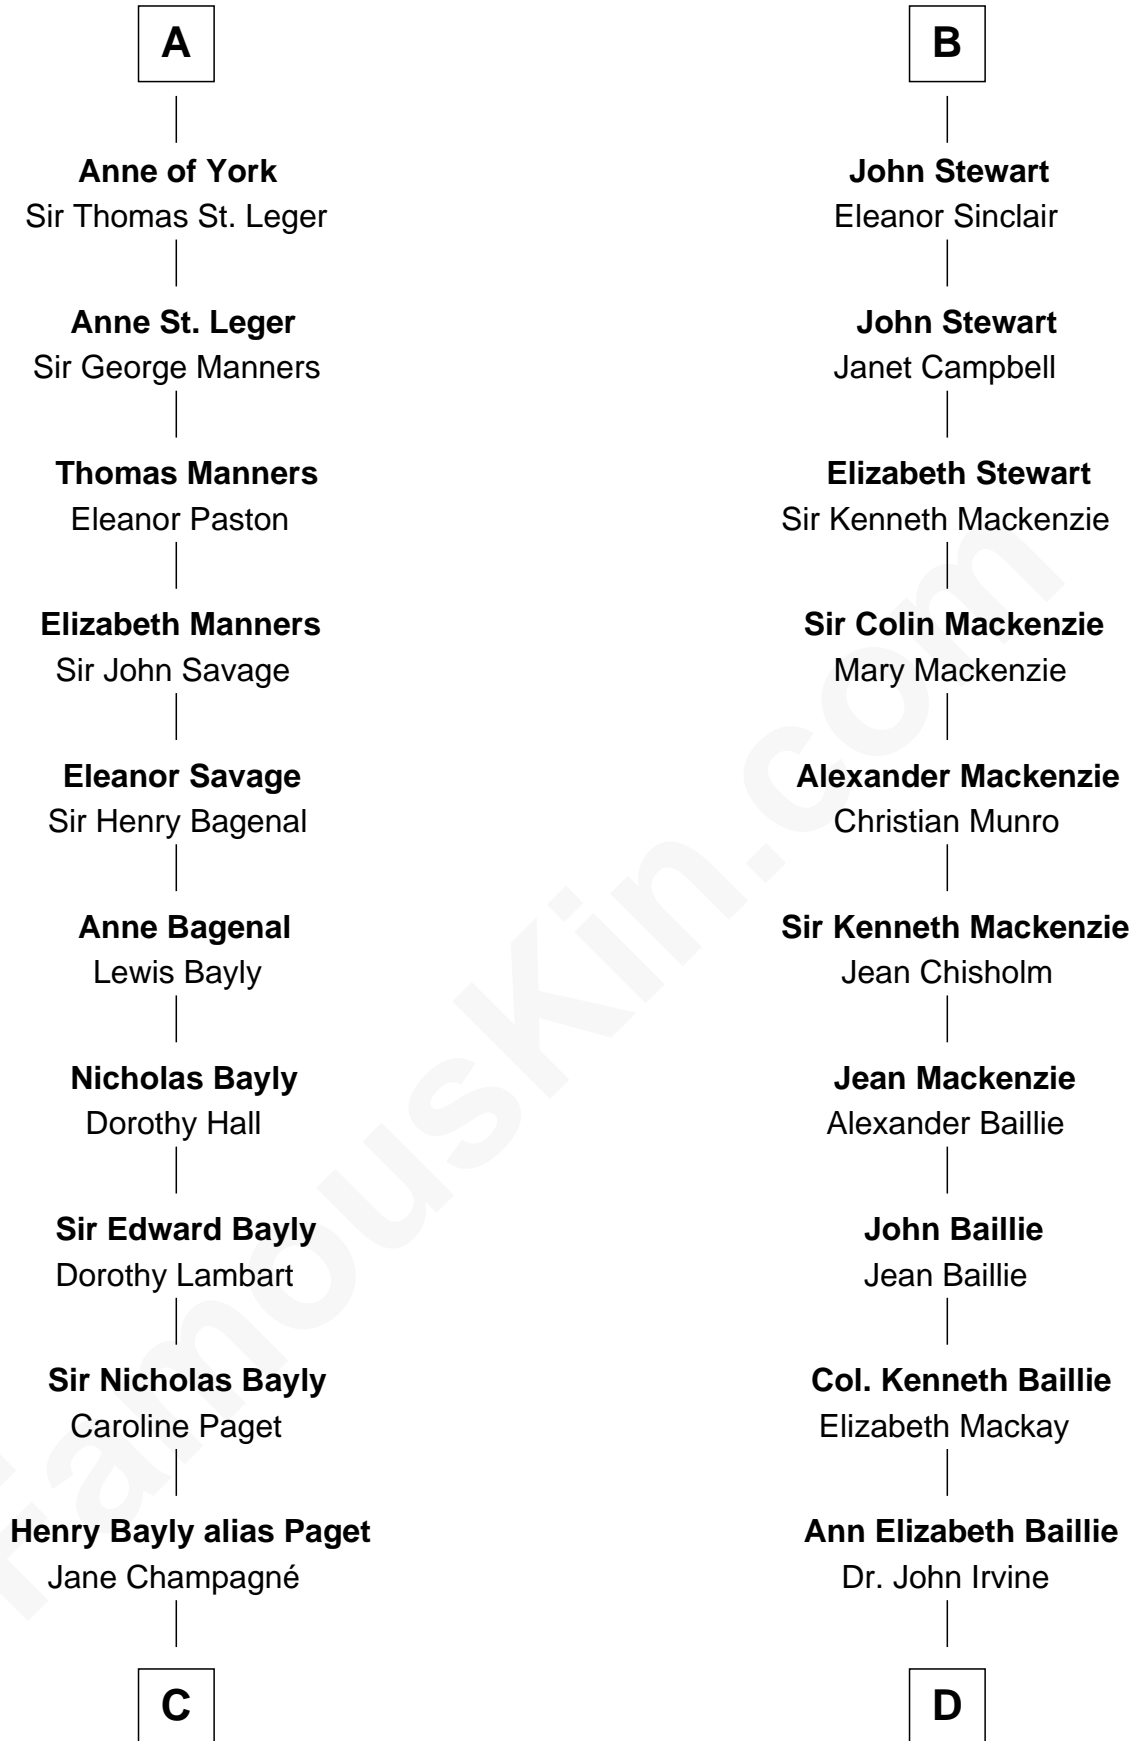

FamousKin.com
Relationship Chart of
Sir Winston Churchill

Prime Minister of the United Kingdom

20th cousin 1 time removed of

Theodore Roosevelt

26th U.S. President

Ramon Berenguer IV of Provence

Beatrice of Savoy

C

Jane Paget
George Stewart

Jane Stewart
Sir George Spencer-Churchill

Sir John Winston Spencer-Churchill
Frances Anne Emily Vane

Randolph Henry Spencer-Churchill
Jeanette Jerome

Sir Winston Churchill
Prime Minister of the United Kingdom

D

Anne Irvine
James Bulloch

James Stephens Bulloch
Martha Stewart

Martha Bulloch
Theodore Roosevelt

Theodore Roosevelt
26th U.S. President

FamousKin.com