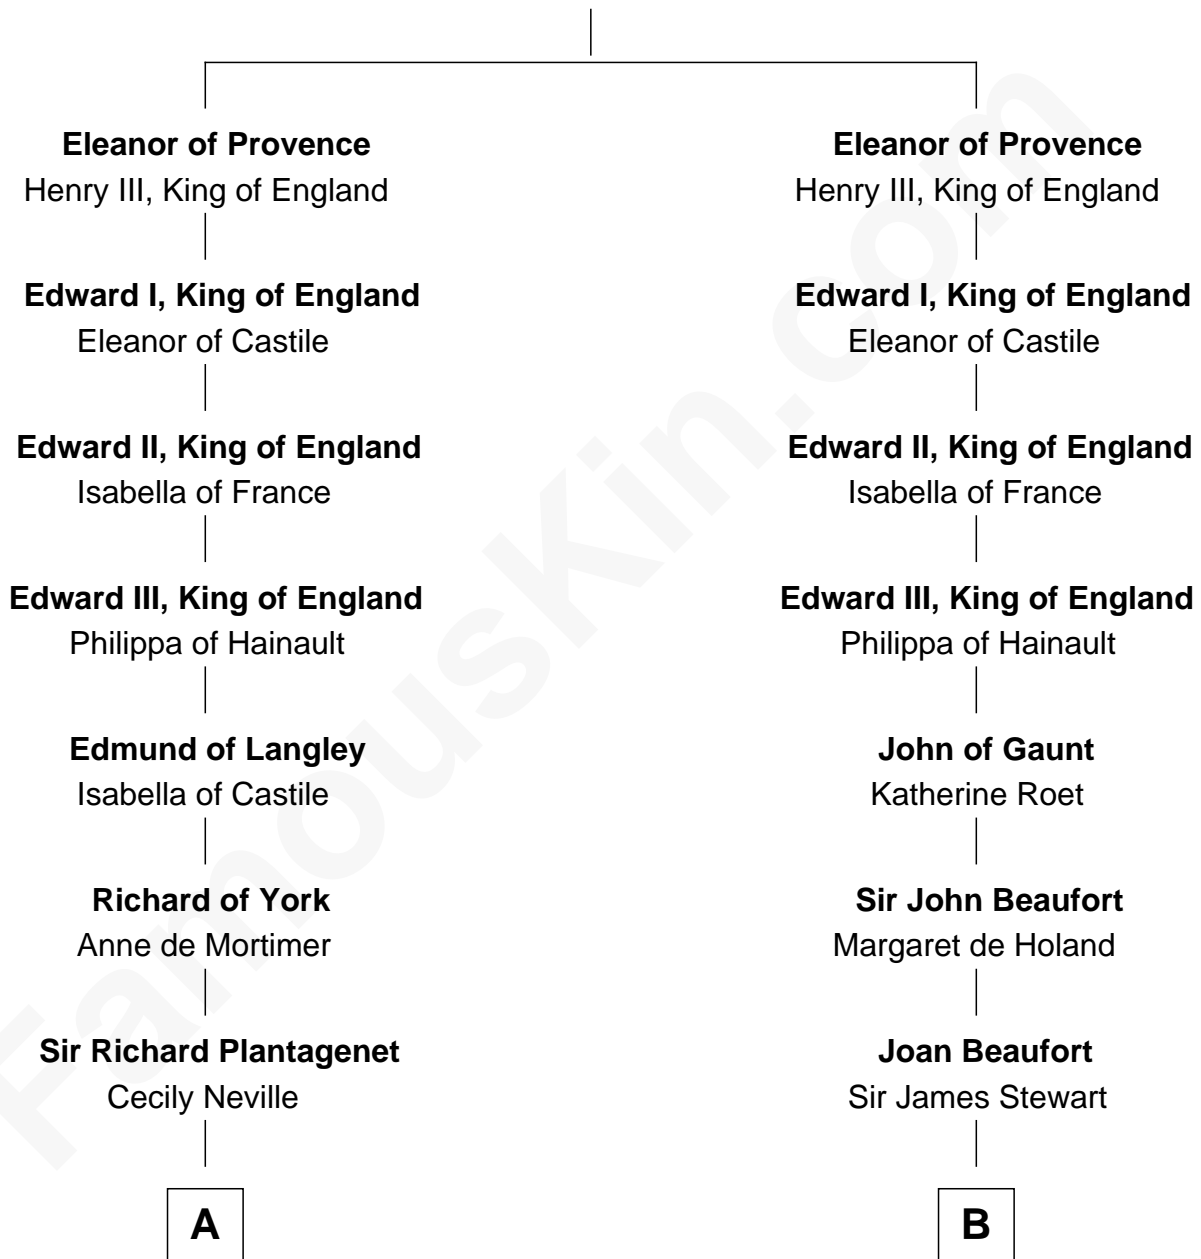

FamousKin.com
Relationship Chart of
Sir Winston Churchill

Prime Minister of the United Kingdom

20th cousin 1 time removed of

Theodore Roosevelt

26th U.S. President

Ramon Berenguer IV of Provence

Beatrice of Savoy

C

Jane Paget
George Stewart

Jane Stewart
Sir George Spencer-Churchill

Sir John Winston Spencer-Churchill
Frances Anne Emily Vane

Randolph Henry Spencer-Churchill
Jeanette Jerome

Sir Winston Churchill
Prime Minister of the United Kingdom

D

Anne Irvine
James Bulloch

James Stephens Bulloch
Martha Stewart

Martha Bulloch
Theodore Roosevelt

Theodore Roosevelt
26th U.S. President

FamousKin.com