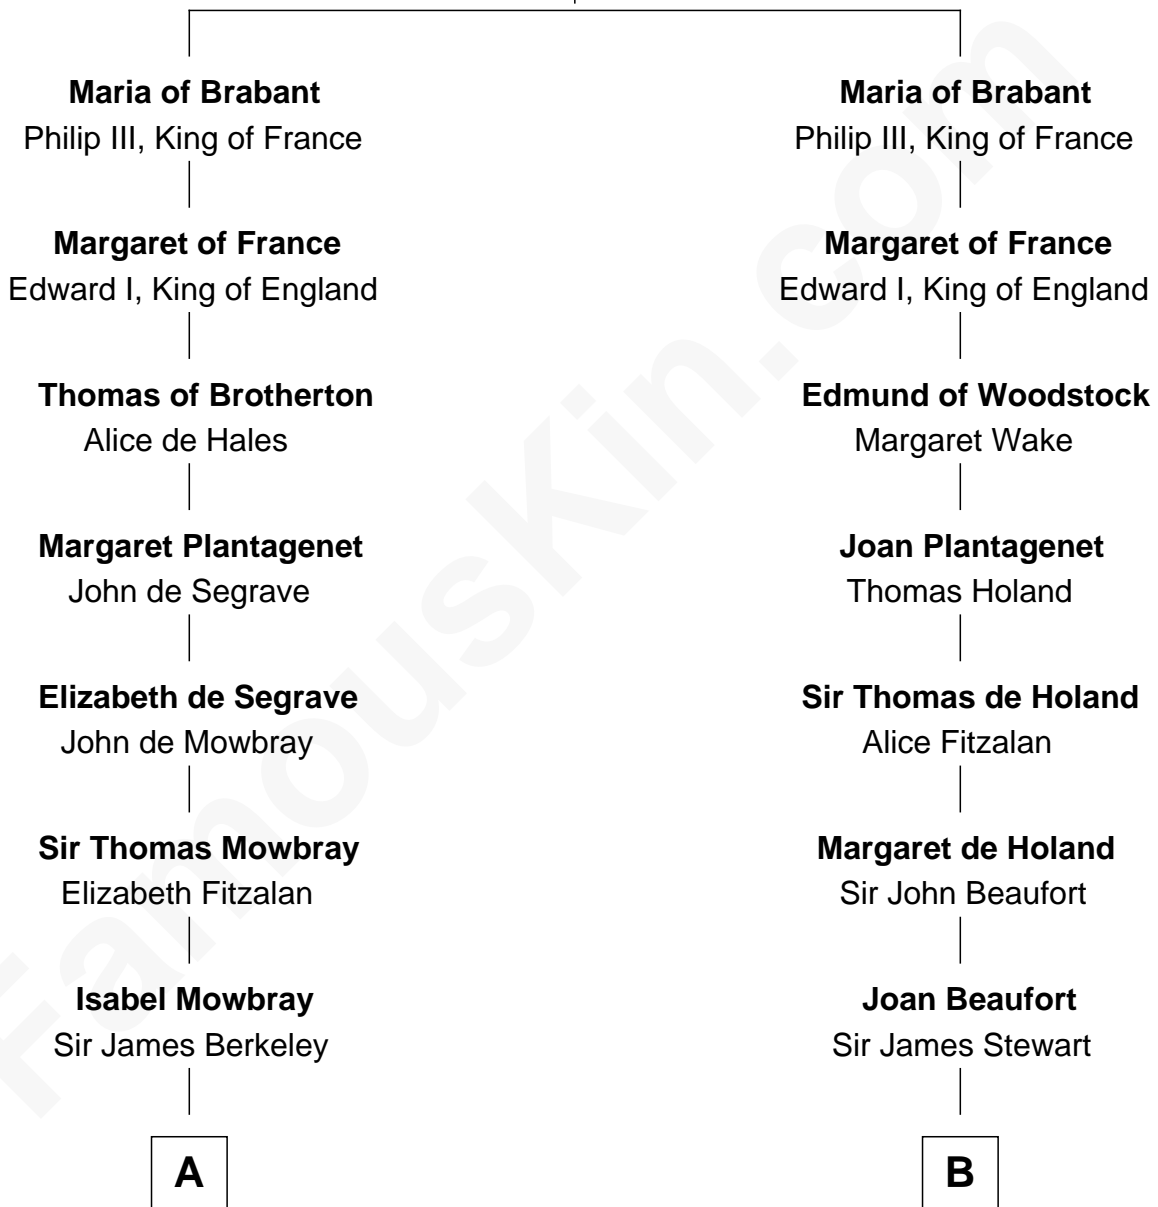

## Relationship Chart of

### Sir Winston Churchill

*Prime Minister of the United Kingdom*

20th cousin 1 time removed of

### Theodore Roosevelt

*26th U.S. President*

**Henry III, Duke of Brabant**

Adelaide of Burgundy

**C**

**Anne Catherine McDonnell**

Sir Henry Vane

**Frances Anne Emily Vane-Tempest**

Sir Charles William Stewart

**Frances Anne Emily Vane**

Sir John Winston Spencer-Churchill

**Randolph Henry Spencer-Churchill**

Jeanette Jerome

**Sir Winston Churchill**

*Prime Minister of the United Kingdom*