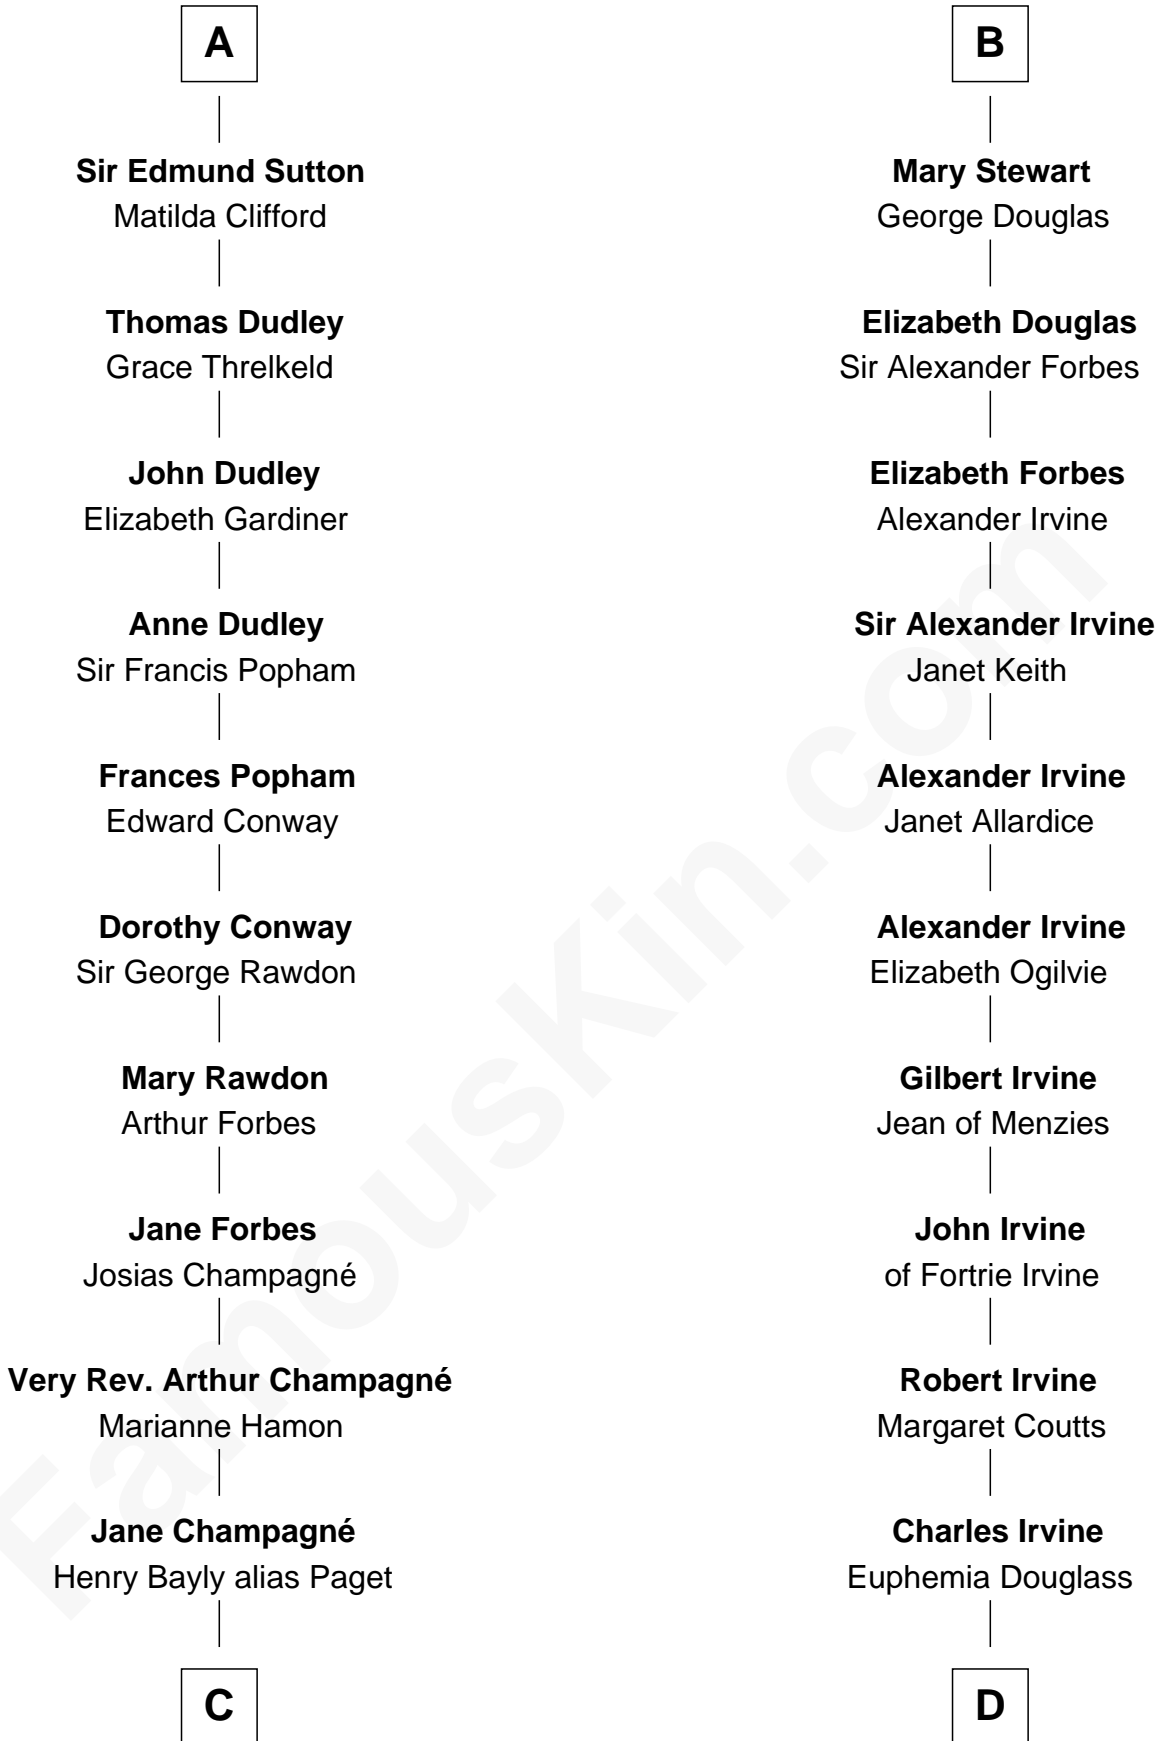

FamousKin.com

Relationship Chart of

Sir Winston Churchill

Prime Minister of the United Kingdom

21st cousin of

Theodore Roosevelt

26th U.S. President

Sir William Marshal

Isabel de Clare

C

Jane Paget
George Stewart

Jane Stewart
Sir George Spencer-Churchill

Sir John Winston Spencer-Churchill
Frances Anne Emily Vane

Randolph Henry Spencer-Churchill
Jeanette Jerome

Sir Winston Churchill
Prime Minister of the United Kingdom

D

Dr. John Irvine
Ann Elizabeth Baillie

Anne Irvine
James Bulloch

James Stephens Bulloch
Martha Stewart

Martha Bulloch
Theodore Roosevelt

Theodore Roosevelt
26th U.S. President

FamousKin.com