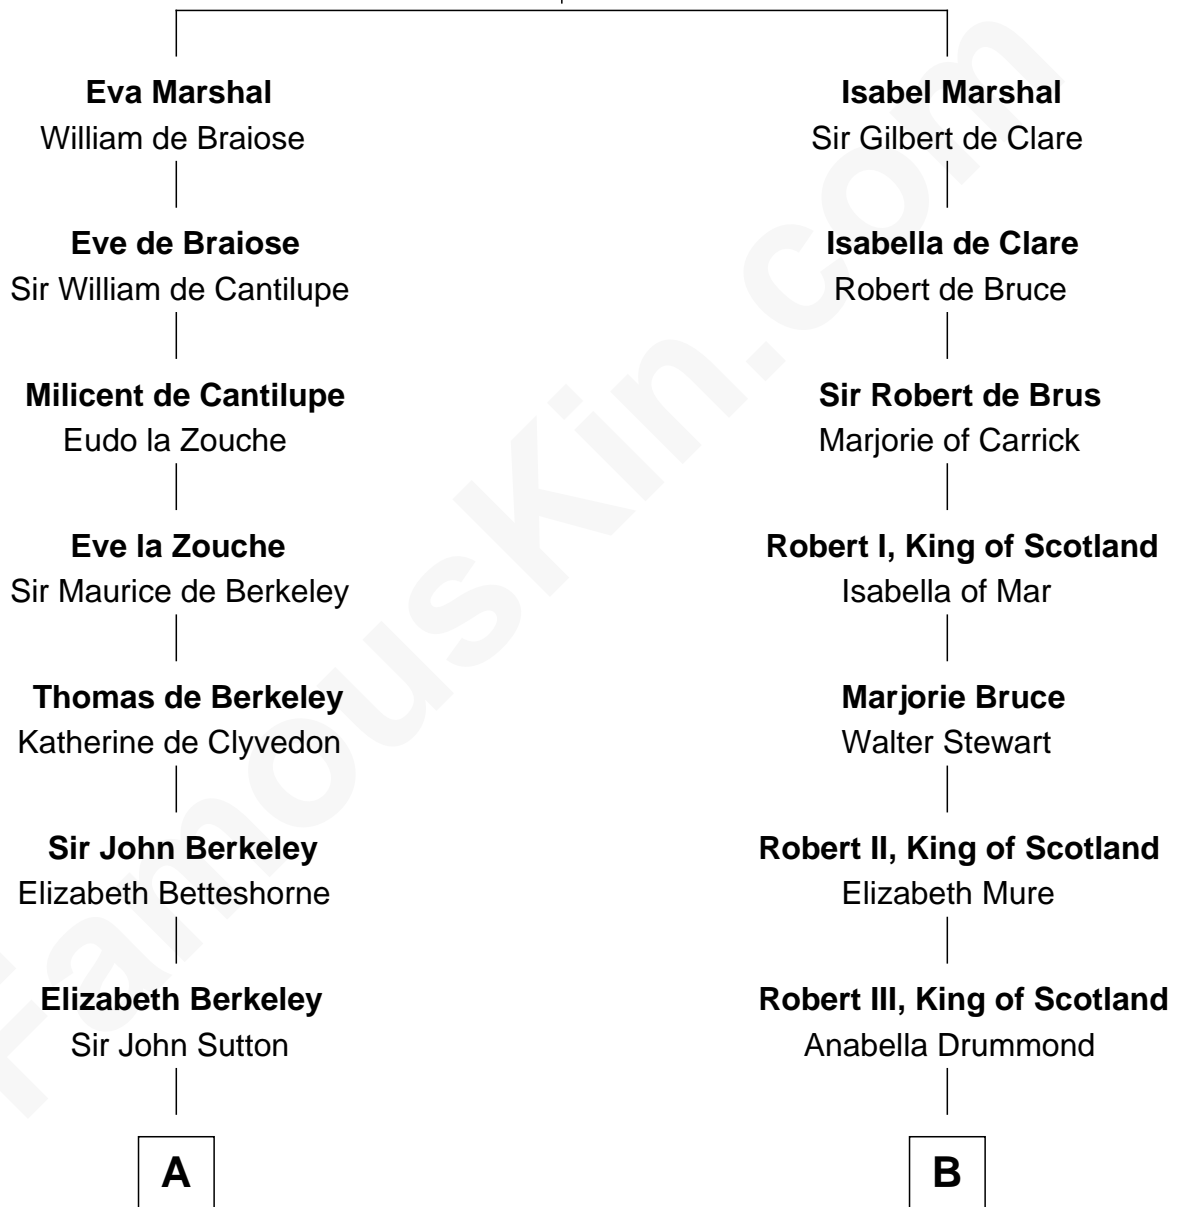

FamousKin.com

Relationship Chart of

Sir Winston Churchill

Prime Minister of the United Kingdom

21st cousin of

Theodore Roosevelt

26th U.S. President

Sir William Marshal

Isabel de Clare

C

Jane Paget
George Stewart

Jane Stewart
Sir George Spencer-Churchill

Sir John Winston Spencer-Churchill
Frances Anne Emily Vane

Randolph Henry Spencer-Churchill
Jeanette Jerome

Sir Winston Churchill
Prime Minister of the United Kingdom

D

Dr. John Irvine
Ann Elizabeth Baillie

Anne Irvine
James Bulloch

James Stephens Bulloch
Martha Stewart

Martha Bulloch
Theodore Roosevelt

Theodore Roosevelt
26th U.S. President

FamousKin.com